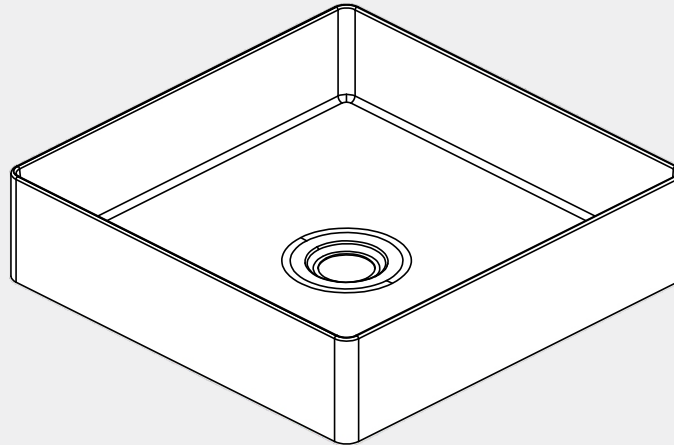

Opal Square 400mm Stainless Steel Basin

Nero

Versions:202401