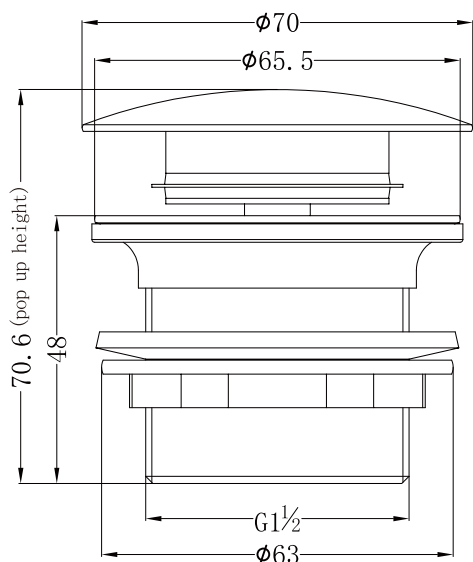

40mm Bath Pop-Up Plug With Removable Waste No Overflow

Nero

Versions:202405

Drawing

Specifications

Watermark License
WMK26021

Packaging Includes

1x Pop Up Waste

*Dimensions are nominal measurements only.

Installation Instruction

1. Disassemble pop -up waste by pulling out the cap.

2. Put the thread pipe through the bath hole. Fit the rubber washer and tighten up the nut on thread pipe by screw driver.