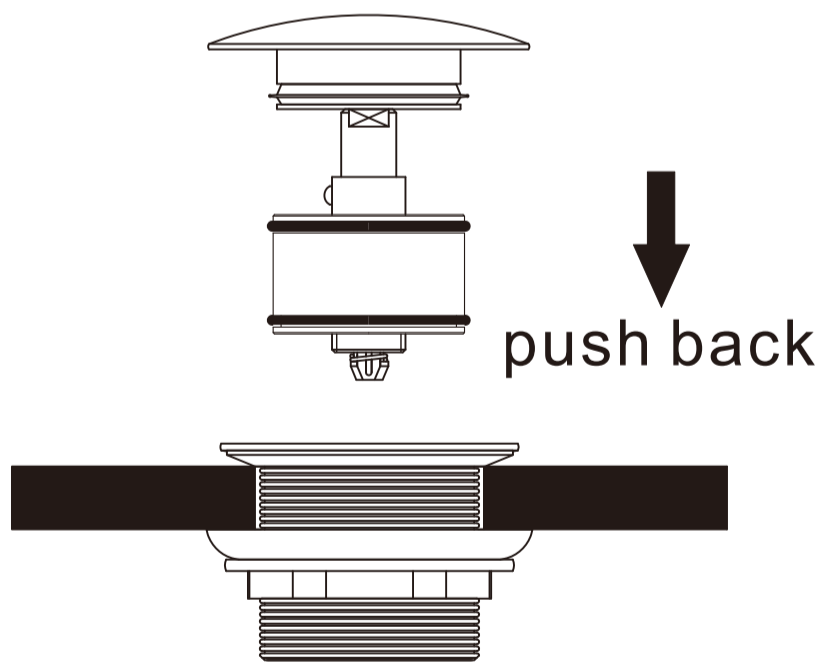

*Dimensions are nominal measurements only.

Installation Instruction

1. Disassemble pop -up waste by pulling out the cap.

2. Put the thread pipe through the bath hole. Fit the rubber washer and tighten up the nut on thread pipe by screw driver.

3. Push back the cap.

4. Finish, and check for leaks.

Nero