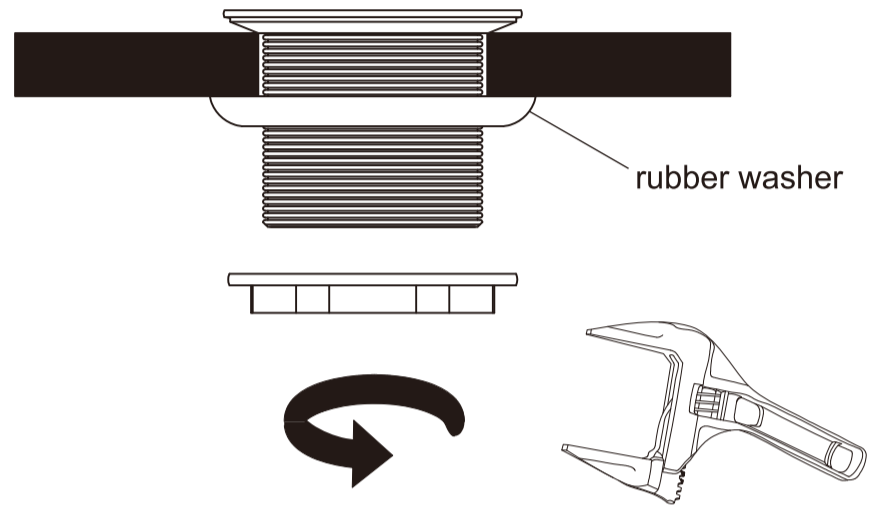

*Dimensions are nominal measurements only.

Installation Instruction

1. Disassemble pop -up waste by pulling out the cap.

2. Put the thread pipe through the bath hole. Fit the rubber washer and tighten up the nut on thread pipe by screw driver.

3. Push back the cap.

4. Finish, and check for leaks.

Nero