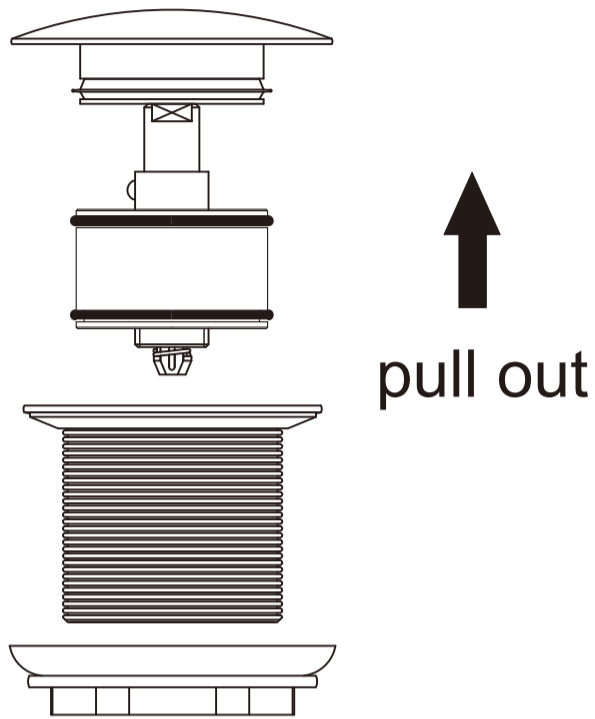

40mm Bath Pop-Up Plug With Removable Waste No Overflow

Nero

Versions:202405

Drawing

Specifications

Watermark License
WMK26021

Packaging Includes

1x Pop Up Waste

*Dimensions are nominal measurements only.

Installation Instruction

1. Disassemble pop -up waste by pulling out the cap.

2. Put the thread pipe through the bath hole. Fit the rubber washer and tighten up the nut on thread pipe by screw driver.

3. Push back the cap.

4. Finish, and check for leaks.

Nero