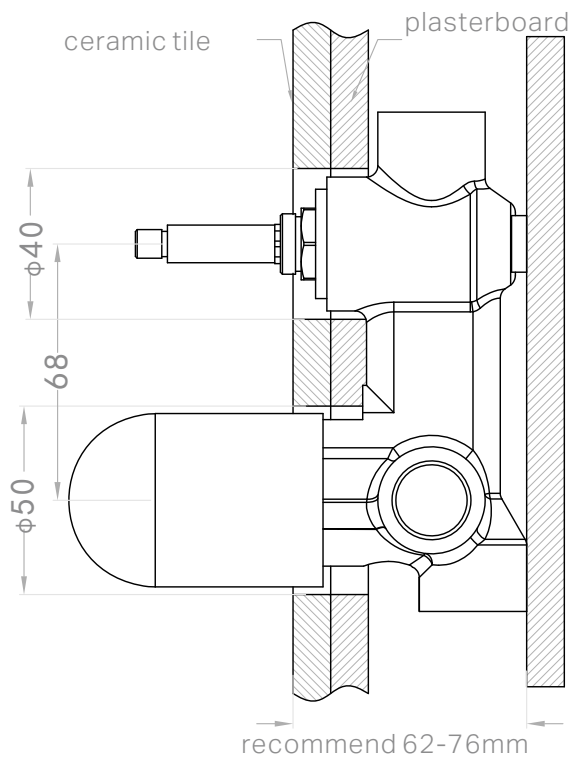

York Shower Mixer With Divertor

Nero

Versions:202405

Drawing

Specifications

Watermark License

WM-060073

Temperature Rating

Min 1°C - Max 75°C

Pressure Rating

Min 150kpa - Max 500kpa

Finish & SKU

Packaging Includes

- 1x Body Set
- 1x Handle
- 1x Plate
- 1x Divertor
- 1x Accessories Pouch

	CHROME WITH WHITE PORCELAIN LEVER NR692109a01CH		CHROME WITH METAL LEVER NR692109a02CH
	MATTE BLACK WITH WHITE PORCELAIN LEVER NR692109a01MB		MATTE BLACK WITH METAL LEVER NR692109a02MB
	AGED BRASS WITH WHITE PORCELAIN LEVER NR692109a01AB		AGED BRASS WITH METAL LEVER NR692109a02AB
	BRUSHED NICKEL WITH WHITE PORCELAIN LEVER NR692109a01BN		BRUSHED NICKEL WITH METAL LEVER NR692109a02BN
	POLISHED NICKEL WITH WHITE PORCELAIN LEVER NR692109a01PN		POLISHED NICKEL WITH METAL LEVER NR692109a02PN
	CHROME WITH BLACK PORCELAIN LEVER NR692109a03CH		

*Dimensions are nominal measurements only.

Installation Instruction

1. Fix body on noggin and ensure installation depth is 62-76mm from noggin to ceramic tile.
2. Connect cold water hose and hot water hose and test for leakage.
3. Install plasterboard and ceramic tile after drilling a $\phi 50$ and a $\phi 40$ hole according to the right drawing.

4. Remove the plastic sleeve and install sleeve of divertor.

5. Install plate, handle and knob.

Nero