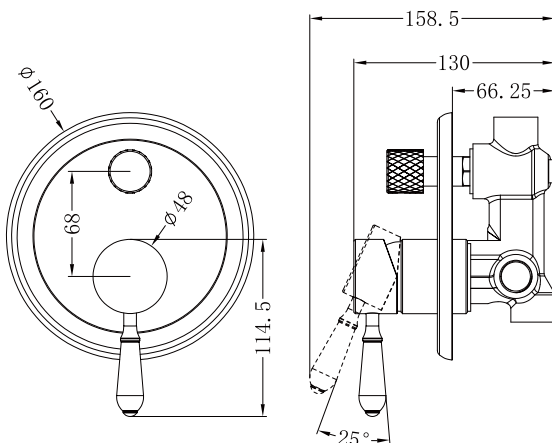

York Shower Mixer With Divertor

Nero

Versions:202405

Drawing

Specifications

Watermark License

WM-060073

Temperature Rating

Min 1°C - Max 75°C

Pressure Rating

Min 150kpa - Max 500kpa

Finish & SKU

Packaging Includes

- 1x Body Set
- 1x Handle
- 1x Plate
- 1x Divertor
- 1x Accessories Pouch

	CHROME WITH WHITE PORCELAIN LEVER NR692109a01CH		CHROME WITH METAL LEVER NR692109a02CH
	MATTE BLACK WITH WHITE PORCELAIN LEVER NR692109a01MB		MATTE BLACK WITH METAL LEVER NR692109a02MB
	AGED BRASS WITH WHITE PORCELAIN LEVER NR692109a01AB		AGED BRASS WITH METAL LEVER NR692109a02AB
	BRUSHED NICKEL WITH WHITE PORCELAIN LEVER NR692109a01BN		BRUSHED NICKEL WITH METAL LEVER NR692109a02BN
	POLISHED NICKEL WITH WHITE PORCELAIN LEVER NR692109a01PN		POLISHED NICKEL WITH METAL LEVER NR692109a02PN
	CHROME WITH BLACK PORCELAIN LEVER NR692109a03CH		

*Dimensions are nominal measurements only.

Installation Instruction

1. Fix body on noggin and ensure installation depth is 62-76mm from noggin to ceramic tile.
2. Connect cold water hose and hot water hose and test for leakage.
3. Install plasterboard and ceramic tile after drilling a $\phi 50$ and a $\phi 40$ hole according to the right drawing.

4. Remove the plastic sleeve and install sleeve of divertor.

5. Install plate, handle and knob.

Nero