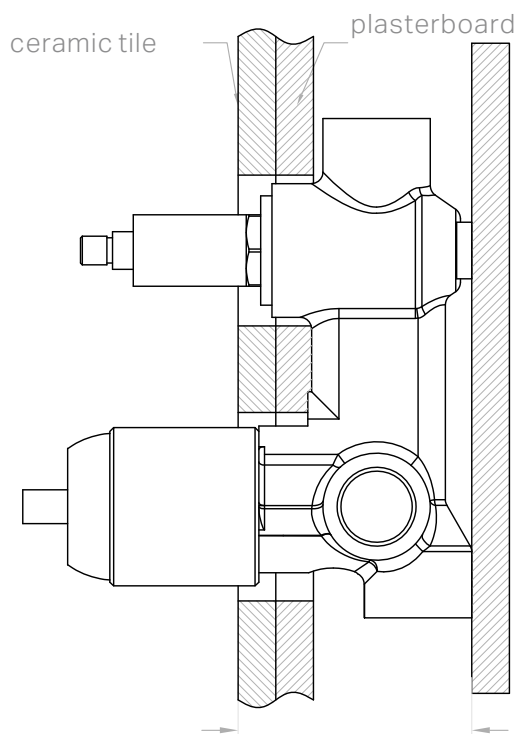

York Shower Mixer With Divertor

Nero

Versions:202405

Drawing

Specifications

Watermark License

WM-060073

Temperature Rating

Min 1°C - Max 75°C

Pressure Rating

Min 150kpa - Max 500kpa

Finish & SKU

Packaging Includes

- 1x Body Set
- 1x Handle
- 1x Plate
- 1x Divertor
- 1x Accessories Pouch

	CHROME WITH WHITE PORCELAIN LEVER NR692109a01CH		CHROME WITH METAL LEVER NR692109a02CH
	MATTE BLACK WITH WHITE PORCELAIN LEVER NR692109a01MB		MATTE BLACK WITH METAL LEVER NR692109a02MB
	AGED BRASS WITH WHITE PORCELAIN LEVER NR692109a01AB		AGED BRASS WITH METAL LEVER NR692109a02AB
	BRUSHED NICKEL WITH WHITE PORCELAIN LEVER NR692109a01BN		BRUSHED NICKEL WITH METAL LEVER NR692109a02BN
	POLISHED NICKEL WITH WHITE PORCELAIN LEVER NR692109a01PN		POLISHED NICKEL WITH METAL LEVER NR692109a02PN
	CHROME WITH BLACK PORCELAIN LEVER NR692109a03CH		

*Dimensions are nominal measurements only.

Installation Instruction

1. Fix body on noggin and ensure installation depth is 62-76mm from noggin to ceramic tile.
2. Connect cold water hose and hot water hose and test for leakage.
3. Install plasterboard and ceramic tile after drilling a $\phi 50$ and a $\phi 40$ hole according to the right drawing.

4. Remove the plastic sleeve and install sleeve of divertor.

5. Install plate, handle and knob.

Nero