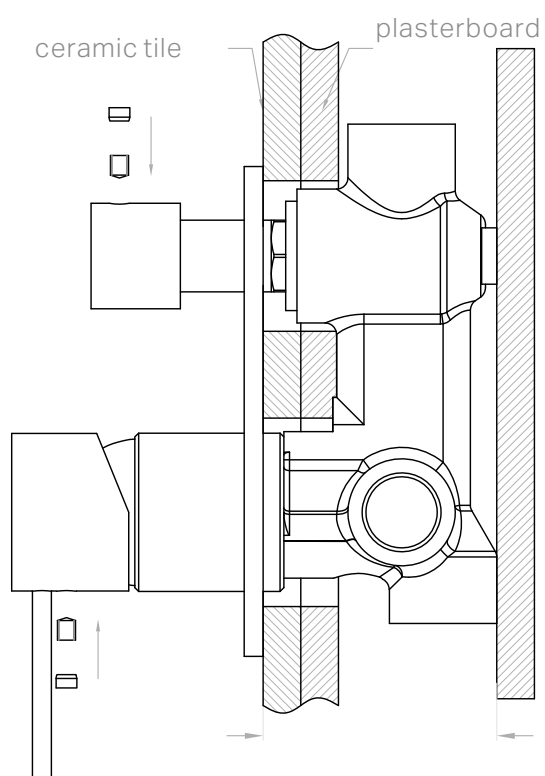

York Shower Mixer With Divertor

Nero

Versions:202405

Drawing

Specifications

Watermark License

WM-060073

Temperature Rating

Min 1°C - Max 75°C

Pressure Rating

Min 150kpa - Max 500kpa

Finish & SKU

Packaging Includes

- 1x Body Set
- 1x Handle
- 1x Plate
- 1x Divertor
- 1x Accessories Pouch

	CHROME WITH WHITE PORCELAIN LEVER NR692109a01CH		CHROME WITH METAL LEVER NR692109a02CH
	MATTE BLACK WITH WHITE PORCELAIN LEVER NR692109a01MB		MATTE BLACK WITH METAL LEVER NR692109a02MB
	AGED BRASS WITH WHITE PORCELAIN LEVER NR692109a01AB		AGED BRASS WITH METAL LEVER NR692109a02AB
	BRUSHED NICKEL WITH WHITE PORCELAIN LEVER NR692109a01BN		BRUSHED NICKEL WITH METAL LEVER NR692109a02BN
	POLISHED NICKEL WITH WHITE PORCELAIN LEVER NR692109a01PN		POLISHED NICKEL WITH METAL LEVER NR692109a02PN
	CHROME WITH BLACK PORCELAIN LEVER NR692109a03CH		

*Dimensions are nominal measurements only.

Installation Instruction

1. Fix body on noggin and ensure installation depth is 62-76mm from noggin to ceramic tile.
2. Connect cold water hose and hot water hose and test for leakage.
3. Install plasterboard and ceramic tile after drilling a $\phi 50$ and a $\phi 40$ hole according to the right drawing.

4. Remove the plastic sleeve and install sleeve of divertor.

5. Install plate, handle and knob.

Nero