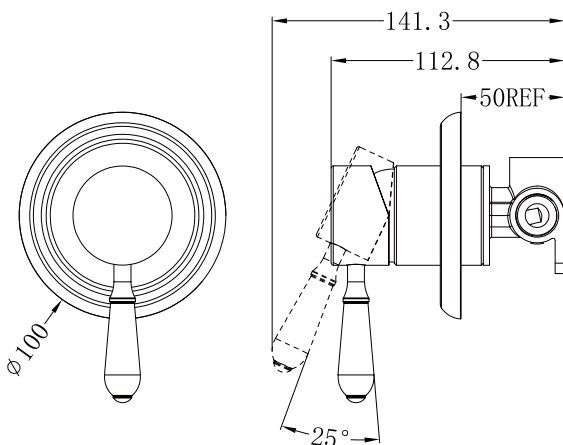

York Shower Mixer

Nero

Versions:202405

Drawing

Specifications

Watermark License

WM-060073

Temperature Rating

Min 1°C-Max 75°C

Pressure Rating

Min 150kpa - Max 500kpa

Finish & SKU

	CHROME WITH WHITE PORCELAIN LEVER NR69210901CH		CHROME WITH METAL LEVER NR69210902CH
	MATTE BLACK WITH WHITE PORCELAIN LEVER NR69210901MB		MATTE BLACK WITH METAL LEVER NR69210902MB
	AGED BRASS WITH WHITE PORCELAIN LEVER NR69210901AB		AGED BRASS WITH METAL LEVER NR69210902AB
	BRUSHED NICKEL WITH WHITE PORCELAIN LEVER NR69210901BN		BRUSHED NICKEL WITH METAL LEVER NR69210902BN
	POLISHED NICKEL WITH WHITE PORCELAIN LEVER NR69210901PN		POLISHED NICKEL WITH METAL LEVER NR69210902PN
	CHROME WITH BLACK PORCELAIN LEVER NR69210903CH		

*Dimensions are nominal measurements only.

Packaging Includes

1x Body Set
1x Handle
1x Plate
1x Accessories Pouch

Installation Instruction

1. Fix body on noggin and ensure installation depth is 51-68mm from noggin to ceramic tile.
2. Connect cold water hose and hot water hose and test for leakage.
3. Install plasterboard and ceramic tile after drilling a $\phi 50$ hole according to above picture.

4. Remove the plastic sleeve of body.

5. Install plate and handle.

Nero