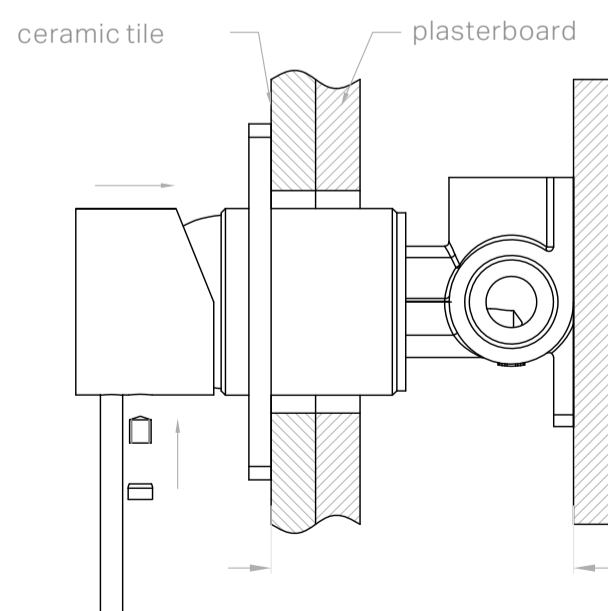

*Dimensions are nominal measurements only.

Packaging Includes

1x Body Set
1x Handle
1x Plate
1x Accessories Pouch

Installation Instruction

1. Fix body on noggin and ensure installation depth is 51-68mm from noggin to ceramic tile.
2. Connect cold water hose and hot water hose and test for leakage.
3. Install plasterboard and ceramic tile after drilling a $\phi 50$ hole according to above picture.

4. Remove the plastic sleeve of body.

5. Install plate and handle.

Nero