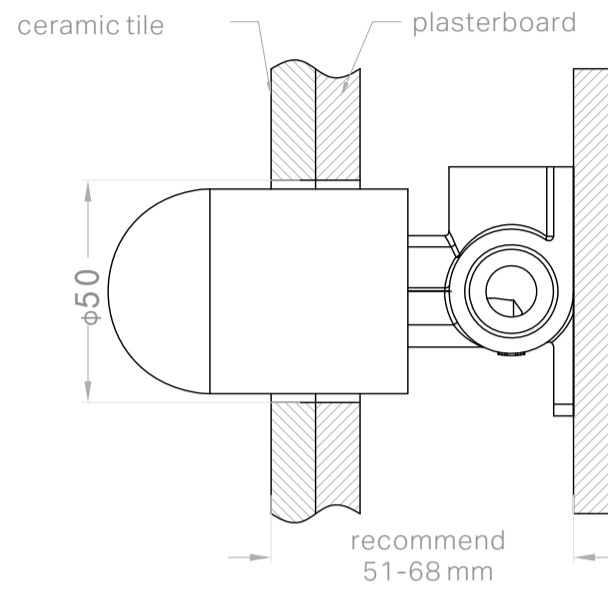

York Shower Mixer

Nero

Versions:202405

Drawing

Specifications

Watermark License

WM-060073

Temperature Rating

Min 1°C-Max 75°C

Pressure Rating

Min 150kpa - Max 500kpa

Finish & SKU

	CHROME WITH WHITE PORCELAIN LEVER NR69210901CH		CHROME WITH METAL LEVER NR69210902CH
	MATTE BLACK WITH WHITE PORCELAIN LEVER NR69210901MB		MATTE BLACK WITH METAL LEVER NR69210902MB
	AGED BRASS WITH WHITE PORCELAIN LEVER NR69210901AB		AGED BRASS WITH METAL LEVER NR69210902AB
	BRUSHED NICKEL WITH WHITE PORCELAIN LEVER NR69210901BN		BRUSHED NICKEL WITH METAL LEVER NR69210902BN
	POLISHED NICKEL WITH WHITE PORCELAIN LEVER NR69210901PN		POLISHED NICKEL WITH METAL LEVER NR69210902PN
	CHROME WITH BLACK PORCELAIN LEVER NR69210903CH		

*Dimensions are nominal measurements only.

Packaging Includes

1x Body Set
1x Handle
1x Plate
1x Accessories Pouch

Installation Instruction

1. Fix body on noggin and ensure installation depth is 51-68mm from noggin to ceramic tile.
2. Connect cold water hose and hot water hose and test for leakage.
3. Install plasterboard and ceramic tile after drilling a $\phi 50$ hole according to above picture.

4. Remove the plastic sleeve of body.

5. Install plate and handle.

Nero