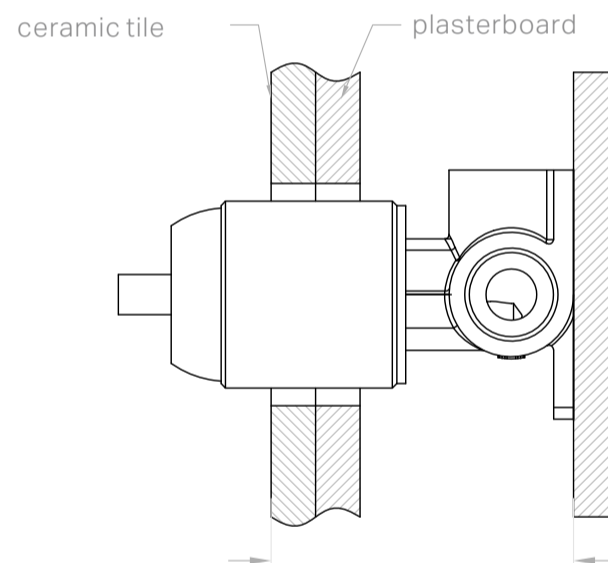

*Dimensions are nominal measurements only.

Packaging Includes

1x Body Set
1x Handle
1x Plate
1x Accessories Pouch

Installation Instruction

1. Fix body on noggin and ensure installation depth is 51-68mm from noggin to ceramic tile.
2. Connect cold water hose and hot water hose and test for leakage.
3. Install plasterboard and ceramic tile after drilling a $\phi 50$ hole according to above picture.

4. Remove the plastic sleeve of body.

5. Install plate and handle.

Nero