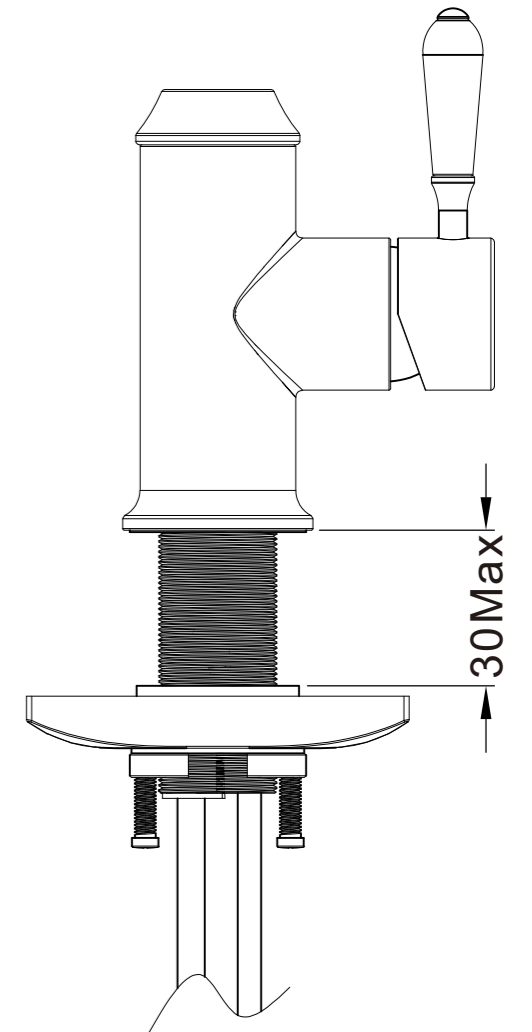

Pull Out Sink Mixer With Vegie Spray Function

Nero

Versions:202401

Drawing

Specifications

Watermark License

WM-060073

Temperature Rating

Min 1°C-Max 75°C

Pressure Rating

Min 150kpa - Max 500kpa

Packaging Includes

1x Sink Mixer
2x Flexible Hoses
1x Triangle Plate
1x Counter Weight

Finish & SKU

Chrome
NR311808CH

*Dimensions are nominal measurements only.

Installation Instruction

NOTE:

Nero

info@nerotapware.com.au
nerotapware.com.au

11-13 Buontempo Road
Carrum Downs Vic 3201