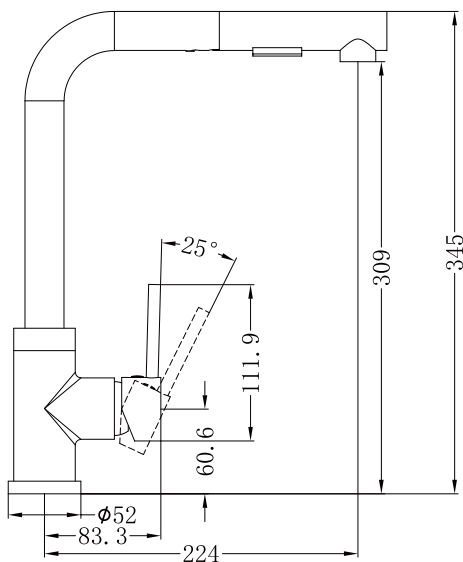

Pull Out Sink Mixer With Vegie Spray Function

Nero

Versions:202401

Drawing

Specifications

Watermark License

WM-060073

Temperature Rating

Min 1°C-Max 75°C

Pressure Rating

Min 150kpa - Max 500kpa

Packaging Includes

1x Sink Mixer
2x Flexible Hoses
1x Triangle Plate
1x Counter Weight

Finish & SKU

Chrome
NR311808CH

*Dimensions are nominal measurements only.