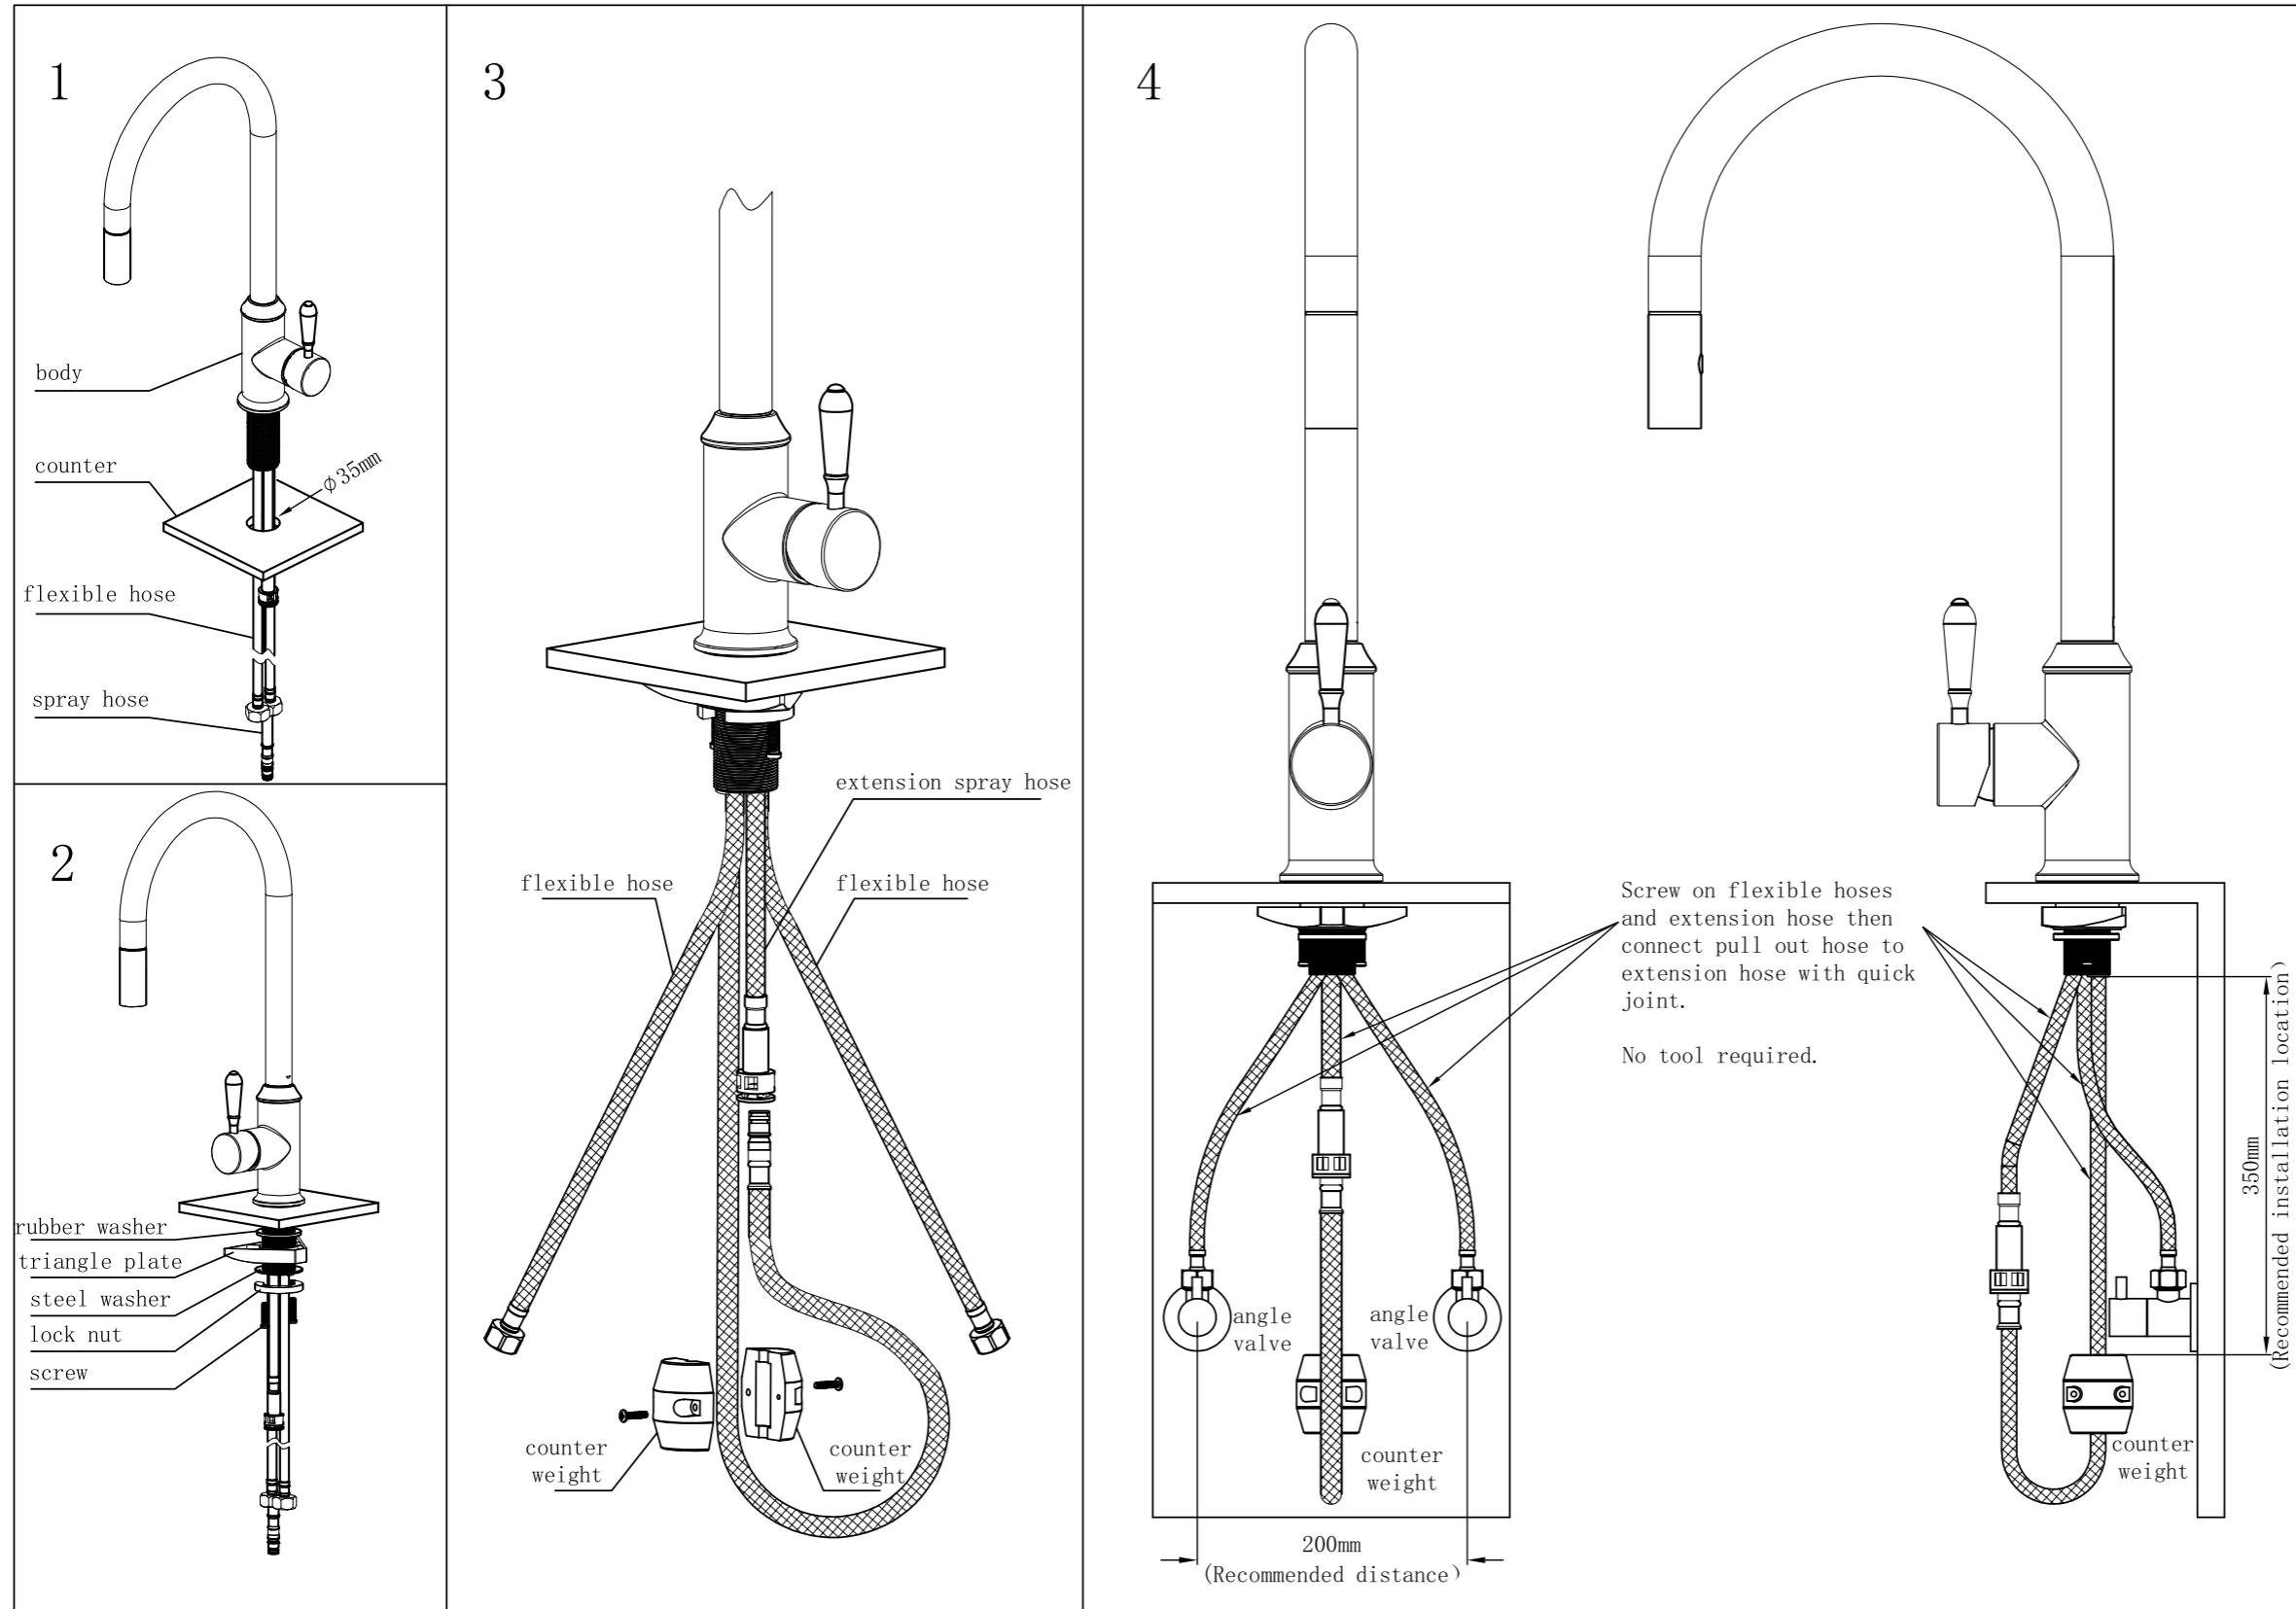

Installation Instruction