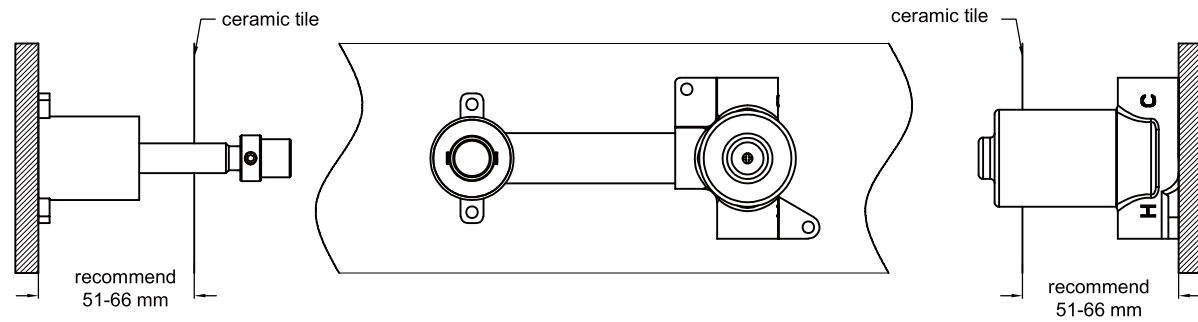

## Packaging Includes

1 x wall basin set body

\*Dimensions are nominal measurements only.

# Installation Instruction For Body Only

1. Fix body on nogging and ensure installation depth is 51-66mm from nogging to ceramic tile.

2. Connect cold water hose and hot water hose, take off plastic sleeve and conduct water pressure test for leak.