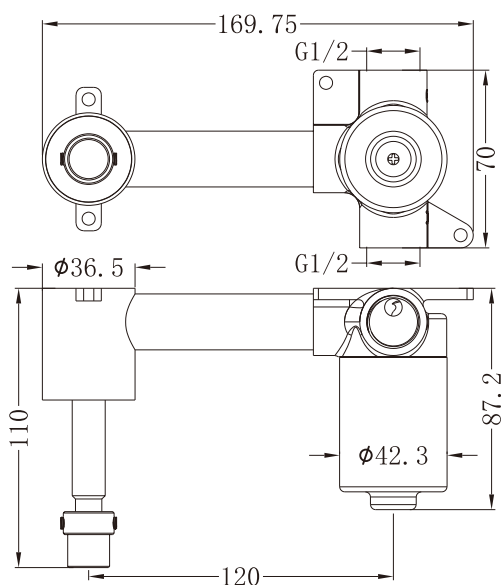

## Drawing

3. Put plate, washer and spout onto body successively, tighten grub screw of spout firmly by allen key.

4. Make hand wheel into connecting rod, turn the hand wheel counterclockwise to the end. Then reinstall the hand wheel, make the "C" should be on twelve o'clock direction and "H" on the six o'clock direction, according to above picture. Then tighten grub screw of hand wheel by allen key, put cap into hand wheel.