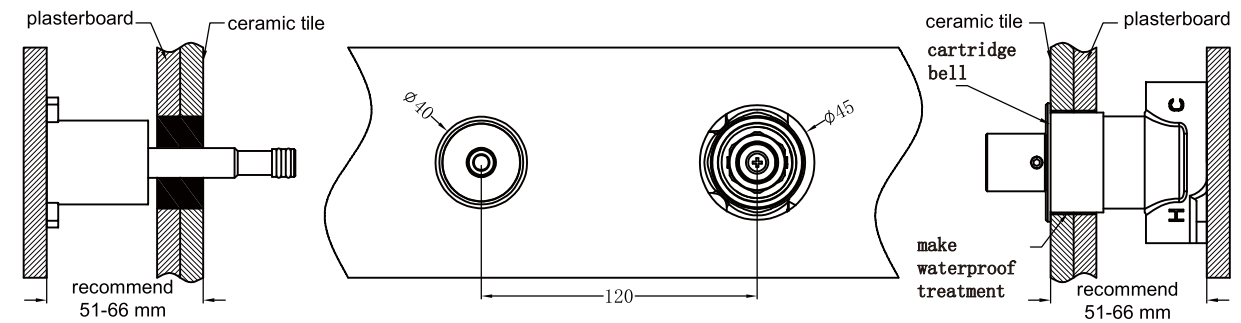

# Installation Instruction For Body Only

1. Fix body on nogging and ensure installation depth is 51-66mm from nogging to ceramic tile.

2. Connect cold water hose and hot water hose, take off plastic sleeve and conduct water pressure test for leak.

3. Adjust connecting rod and ensure depth is 25-28mm from the front of adaptor to ceramic tile.

Drill a  $\phi 45$  and a  $\phi 40$  holes on plasterboard and ceramic tile for the body, according to above picture. Then install plasterboard and do waterproof for the whole plasterboard. Install ceramic tile and do waterproof for the gap between spout outlet and plasterboard and ceramic tile.

4. Install plastic sleeve back to the body.

# Installation Instruction For Trim Kits Only

1. Remove plastic sleeve, grub screw and water testing plug.

2. Put cartridge bell onto body and do waterproof treatment for the gap between cartridge bell and plasterboard and ceramic tile.