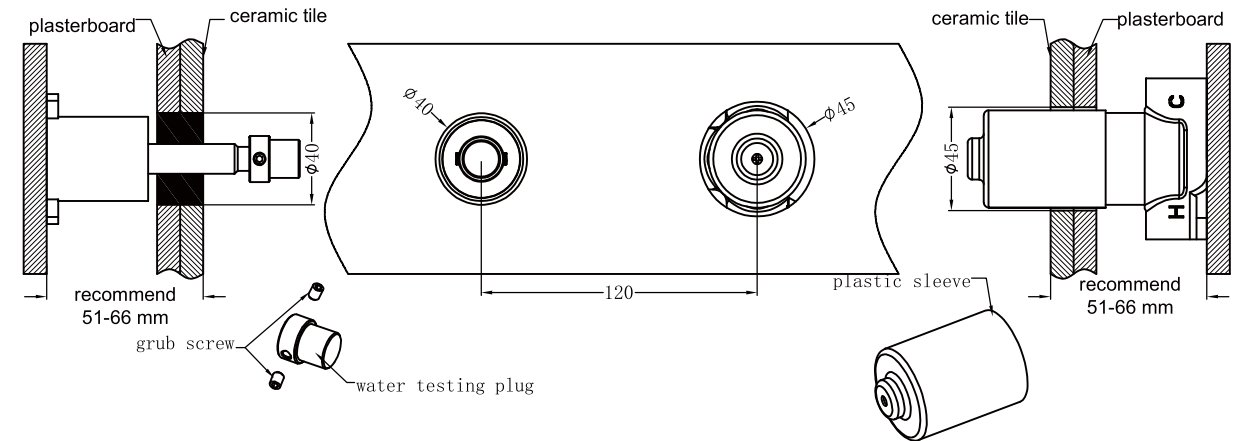

Installation Instruction For Trim Kits Only

1. Remove plastic sleeve, grub screw and water testing plug.