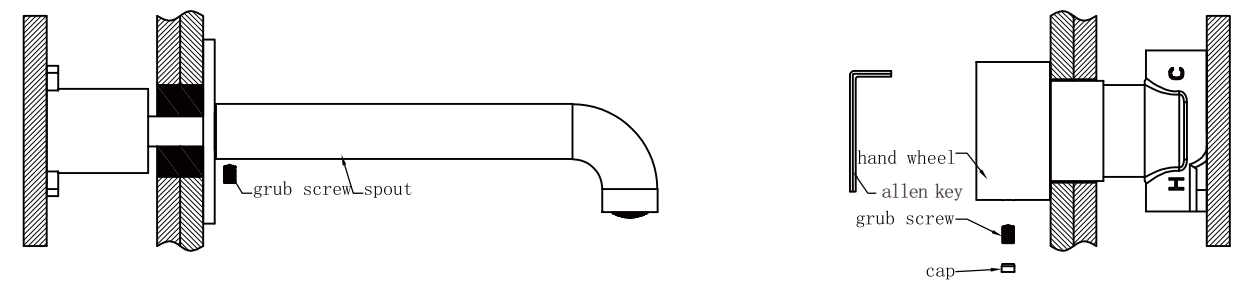

3. Adjust connecting rod and ensure depth is 25-28mm from the front of adaptor to ceramic tile.

Drill a  $\phi 45$  and a  $\phi 40$  holes on plasterboard and ceramic tile for the body, according to above picture. Then install plasterboard and do waterproof for the whole plasterboard. Install ceramic tile and do waterproof for the gap between spout outlet and plasterboard and ceramic tile.

4. Install plastic sleeve back to the body.

# Installation Instruction For Trim Kits Only

1. Remove plastic sleeve, grub screw and water testing plug.

2. Put cartridge bell onto body and do waterproof treatment for the gap between cartridge bell and plasterboard and ceramic tile.

3. Put plate, washer and spout onto body successively, tighten grub screw of spout firmly by allen key.

4. Make hand wheel into connecting rod, turn the hand wheel counterclockwise to the end. Then reinstall the hand wheel, make the "C" should be on twelve o'clock direction and "H" on the six o'clock direction, according to above picture. Then tighten grub screw of hand wheel by allen key, put cap into hand wheel.