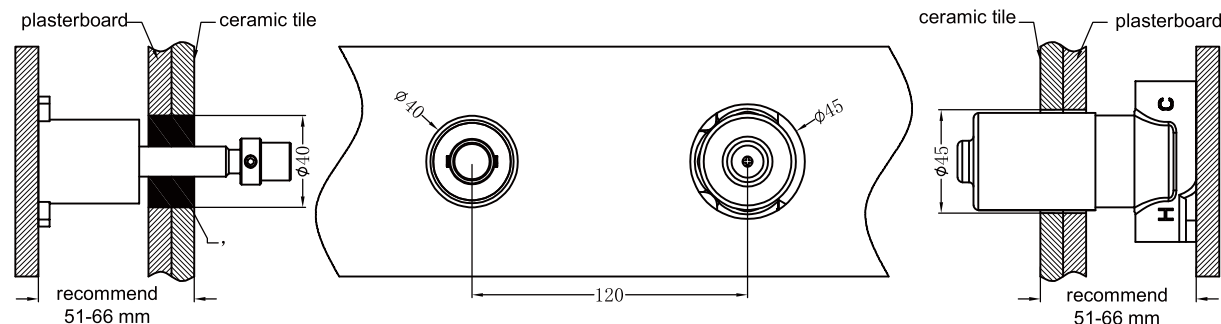

## Packaging Includes

1 x wall basin set body

\*Dimensions are nominal measurements only.

# Installation Instruction For Body Only

1. Fix body on nogging and ensure installation depth is 51-66mm from nogging to ceramic tile.

2. Connect cold water hose and hot water hose, take off plastic sleeve and conduct water pressure test for leak.

3. Adjust connecting rod and ensure depth is 25-28mm from the front of adaptor to ceramic tile.

Drill a  $\phi 45$  and a  $\phi 40$  holes on plasterboard and ceramic tile for the body, according to above picture. Then install plasterboard and do waterproof for the whole plasterboard. Install ceramic tile and do waterproof for the gap between spout outlet and plasterboard and ceramic tile.