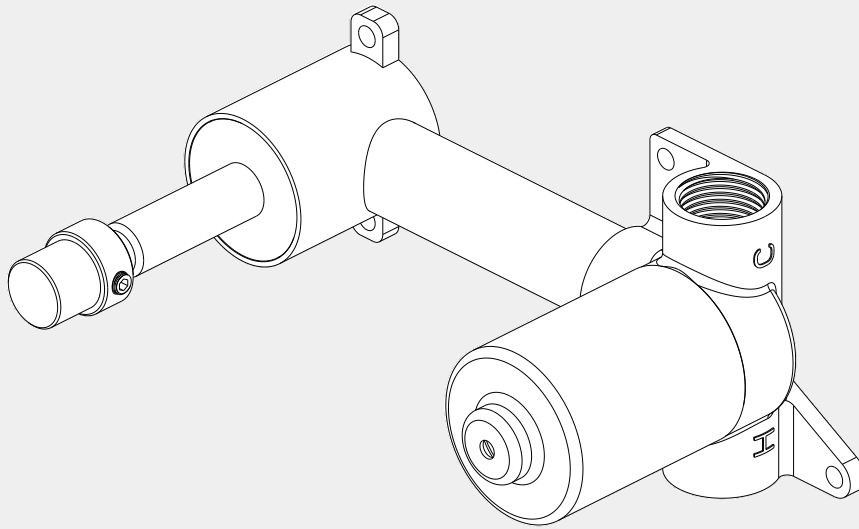

Kara/Opal Progressive Wall Basin Set Body Only

Nero

Versions:202311