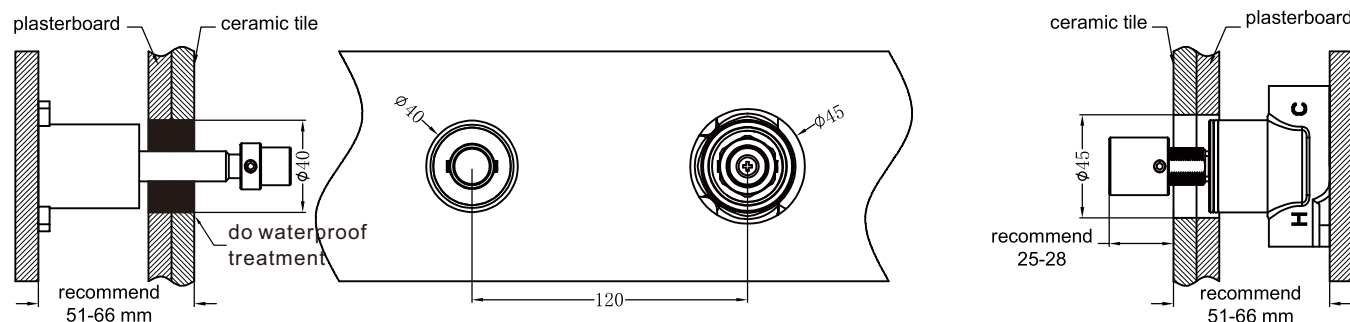

## Packaging Includes

1 x wall basin set body

\*Dimensions are nominal measurements only.

# Installation Instruction For Body Only

1. Fix body on nogging and ensure installation depth is 51-66mm from nogging to ceramic tile.

2. Connect cold water hose and hot water hose, take off plastic sleeve and conduct water pressure test for leak.

3. Adjust connecting rod and ensure depth is 25-28mm from the front of adaptor to ceramic tile.

Drill a  $\phi 45$  and a  $\phi 40$  holes on plasterboard and ceramic tile for the body, according to above picture. Then install plasterboard and do waterproof for the whole plasterboard. Install ceramic tile and do waterproof for the gap between spout outlet and plasterboard and ceramic tile.