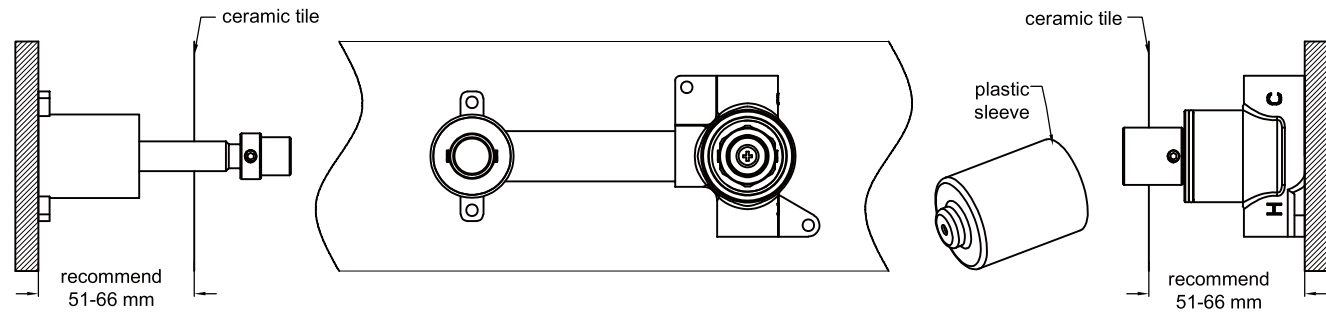

## Packaging Includes

1 x wall basin set body

\*Dimensions are nominal measurements only.

# Installation Instruction For Body Only

1. Fix body on nogging and ensure installation depth is 51-66mm from nogging to ceramic tile.

2. Connect cold water hose and hot water hose, take off plastic sleeve and conduct water pressure test for leak.

3. Adjust connecting rod and ensure depth is 25-28mm from the front of adaptor to ceramic tile.

Drill a  $\phi 45$  and a  $\phi 40$  holes on plasterboard and ceramic tile for the body, according to above picture. Then install plasterboard and do waterproof for the whole plasterboard. Install ceramic tile and do waterproof for the gap between spout outlet and plasterboard and ceramic tile.