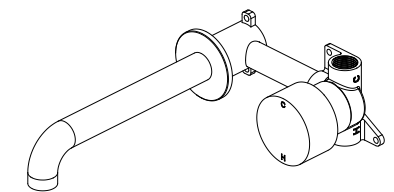

3. Adjust connecting rod and ensure depth is 25-28mm from the front of adaptor to ceramic tile.

Drill a  $\phi 45$  and a  $\phi 40$  holes on plasterboard and ceramic tile for the body, according to above picture. Then install plasterboard and do waterproof for the whole plasterboard. Install ceramic tile and do waterproof for the gap between spout outlet and plasterboard and ceramic tile.

4. Install plastic sleeve back to the body.

# Installation Instruction For Trim Kits Only

1. Remove plastic sleeve, grub screw and water testing plug.

2. Put cartridge bell onto body and do waterproof treatment for the gap between cartridge bell and plasterboard and ceramic tile.

3. Put plate, washer and spout onto body successively, tighten grub screw of spout firmly by allen key.

4. Make hand wheel into connecting rod, turn the hand wheel counterclockwise to the end. Then reinstall the hand wheel, make the "C" should be on twelve o'clock direction and "H" on the six o'clock direction, according to above picture. Then tighten grub screw of hand wheel by allen key, put cap into hand wheel.