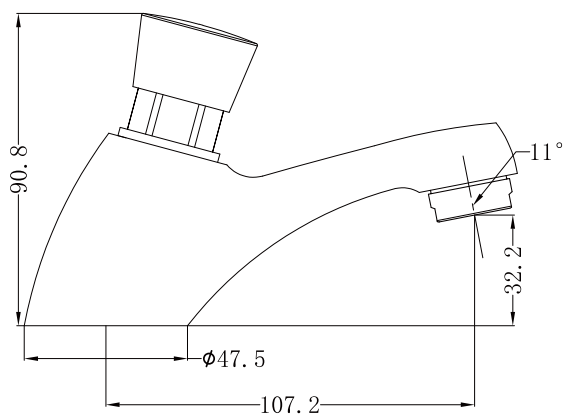

Temperature Rating

Min 1°C-Max 75°C

Pressure Rating

Min 150kpa - Max 500kpa

1x Tap
1x Installation Kit

Finish & SKU

 Chrome
NR291201CH

*Dimensions are nominal measurements only.