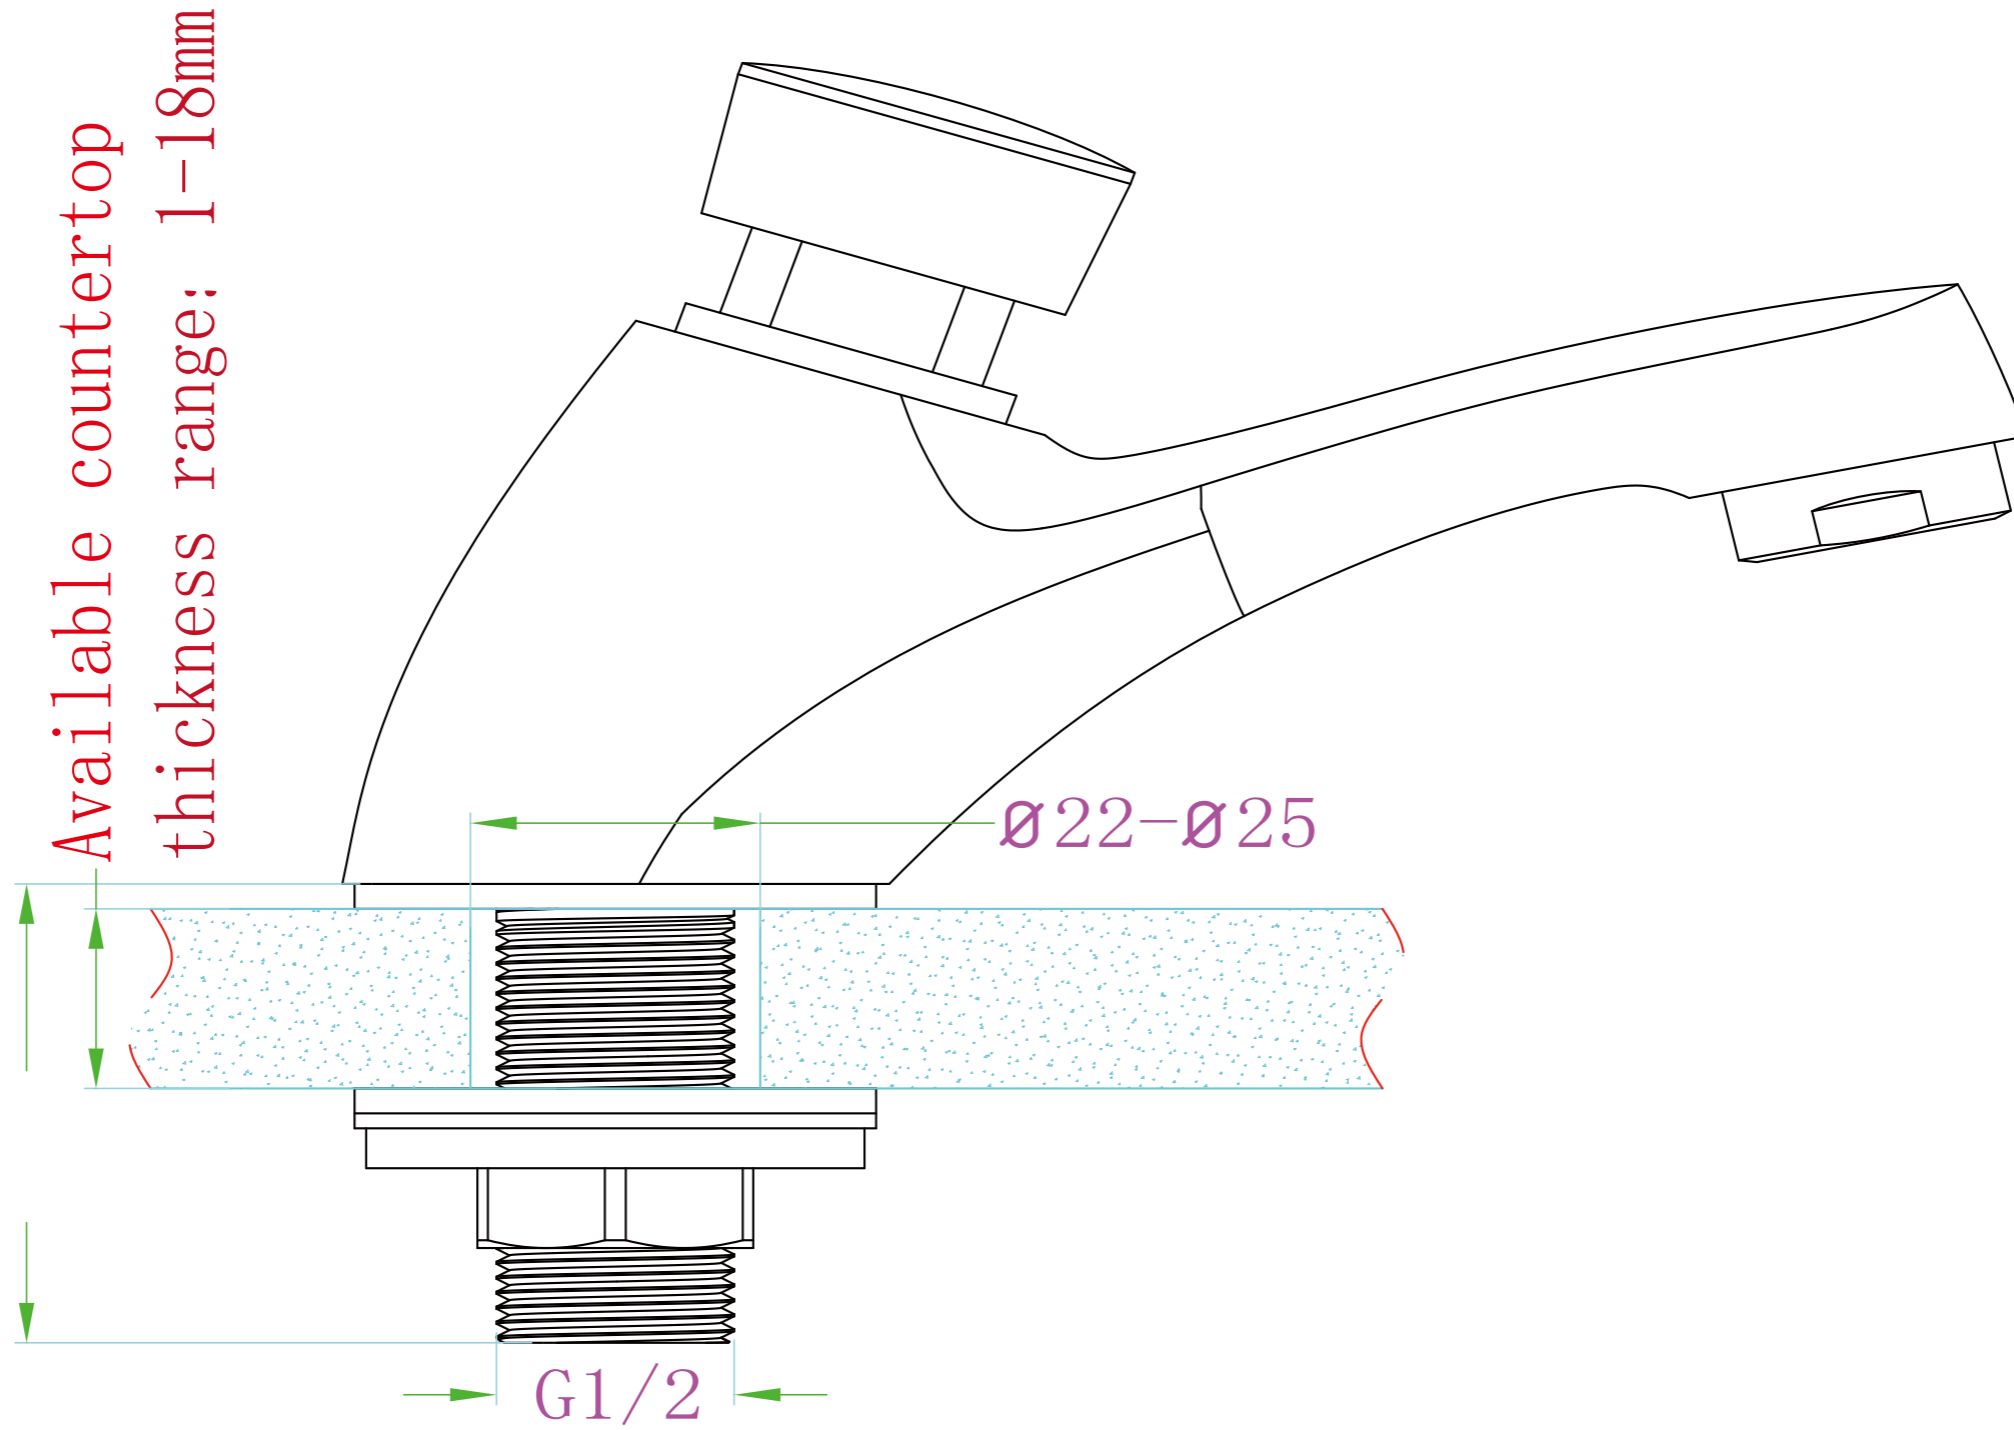

Installation Attention: