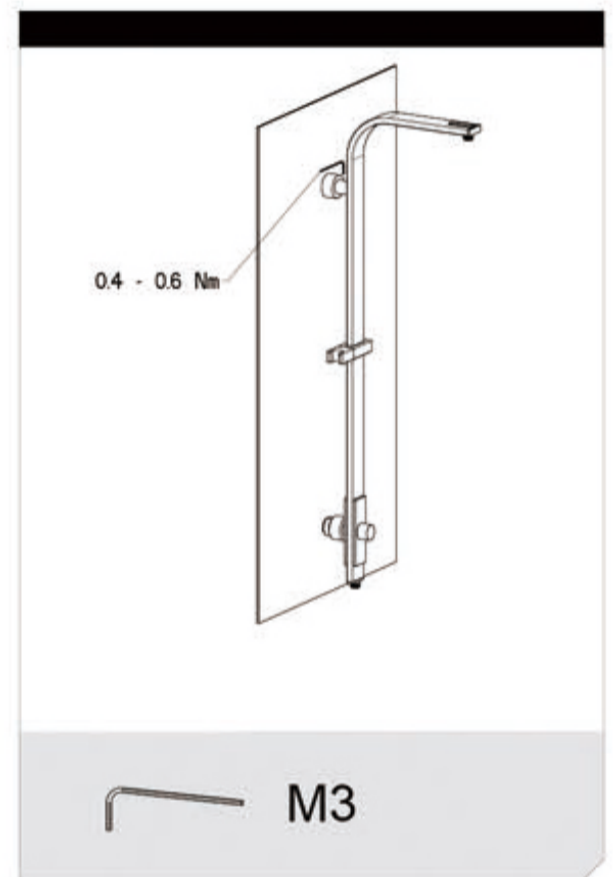

Astra Rain Square Twin Shower Single Hose

Nero

Versions:202401

Top/Back

Specifications

Watermark License

WM-060093

Temperature Rating

Min 1°C-Max 75°C

Pressure Rating

Min 150kpa - Max 500kpa

Finish & SKU

● Chrome
NR281305cCH

● Matte Black
NR281305cMB

Packaging Includes

- 1x Shower Arm
- 1x Shower Rail
- 1x Shower Head
- 1x Hand Shower(Built-In Check Valve)
- 1x 1.5m PVC Shower Hose

*Dimensions are nominal measurements only.

INSTALLATION INSTRUCTION

Nero

info@nerotapware.com.au
nerotapware.com.au

11-13 Buontempo Road
Carrum Downs Vic 3201