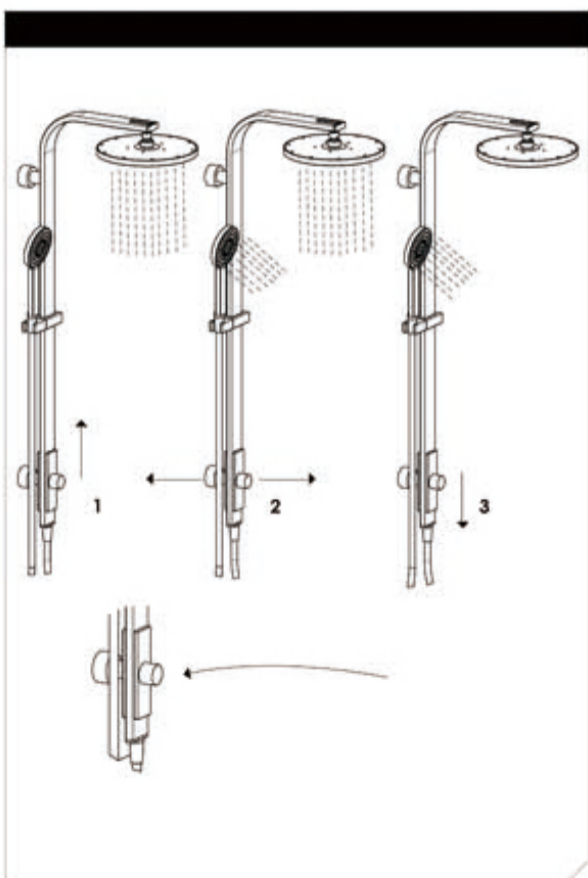

Astra Rain Square Twin Shower Single Hose

Nero

Versions:202401

Top/Back

Specifications

Watermark License

WM-060093

Temperature Rating

Min 1°C-Max 75°C

Pressure Rating

Min 150kpa - Max 500kpa

Finish & SKU

● Chrome
NR281305cCH

● Matte Black
NR281305cMB

Packaging Includes

- 1x Shower Arm
- 1x Shower Rail
- 1x Shower Head
- 1x Hand Shower(Built-In Check Valve)
- 1x 1.5m PVC Shower Hose

*Dimensions are nominal measurements only.

INSTALLATION INSTRUCTION

Nero

info@nerotapware.com.au
nerotapware.com.au

11-13 Buontempo Road
Carrum Downs Vic 3201