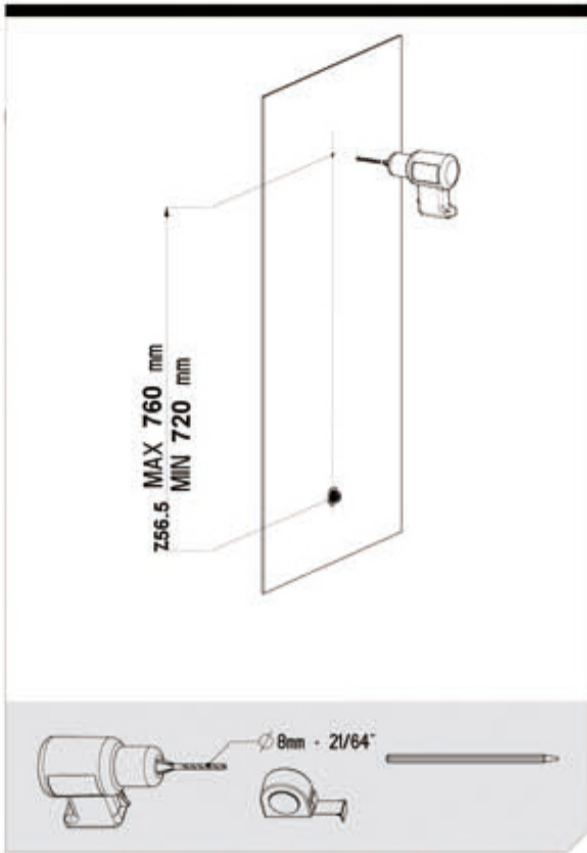

Astra Rain Square Twin Shower Single Hose

Nero

Versions:202401

Top/Back

Specifications

Watermark License

WM-060093

Temperature Rating

Min 1°C-Max 75°C

Pressure Rating

Min 150kpa - Max 500kpa

Finish & SKU

● Chrome
NR281305cCH

● Matte Black
NR281305cMB

Packaging Includes

- 1x Shower Arm
- 1x Shower Rail
- 1x Shower Head
- 1x Hand Shower(Built-In Check Valve)
- 1x 1.5m PVC Shower Hose

*Dimensions are nominal measurements only.

INSTALLATION INSTRUCTION

Nero

info@nerotapware.com.au
nerotapware.com.au

11-13 Buontempo Road
Carrum Downs Vic 3201