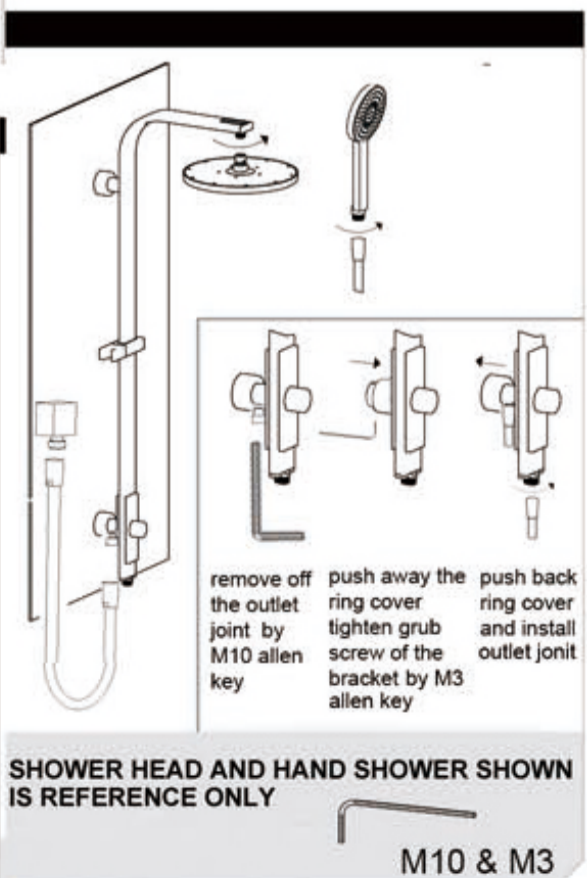

Astra Rain Square Twin Shower Single Hose

Nero

Versions:202401

Top/Back

Specifications

Watermark License

WM-060093

Temperature Rating

Min 1°C-Max 75°C

Pressure Rating

Min 150kpa - Max 500kpa

Finish & SKU

● Chrome
NR281305cCH

● Matte Black
NR281305cMB

Packaging Includes

- 1x Shower Arm
- 1x Shower Rail
- 1x Shower Head
- 1x Hand Shower(Built-In Check Valve)
- 1x 1.5m PVC Shower Hose

*Dimensions are nominal measurements only.

INSTALLATION INSTRUCTION

Nero

info@nerotapware.com.au
nerotapware.com.au

11-13 Buontempo Road
Carrum Downs Vic 3201