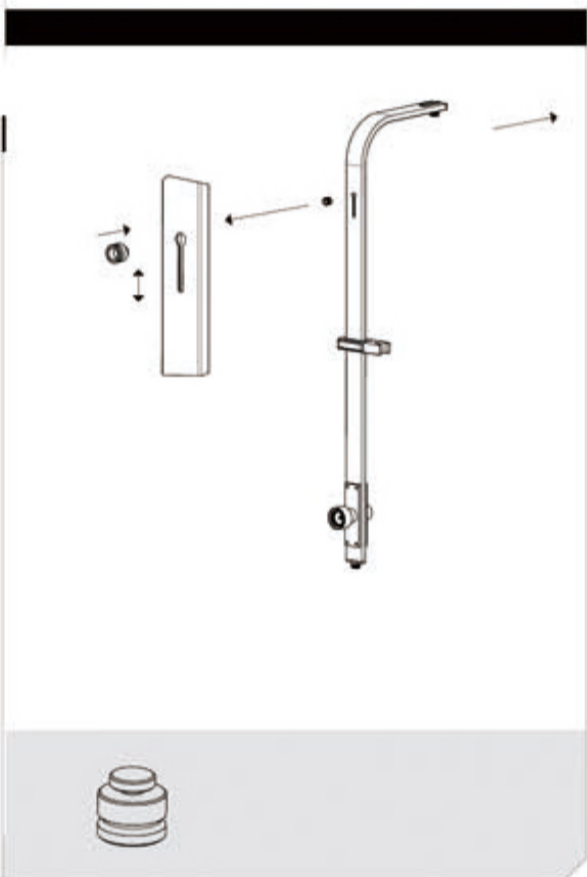

Astra Rain Square Twin Shower Single Hose

Nero

Versions:202401

Top/Back

Specifications

Watermark License

WM-060093

Temperature Rating

Min 1°C-Max 75°C

Pressure Rating

Min 150kpa - Max 500kpa

Finish & SKU

● Chrome
NR281305cCH

● Matte Black
NR281305cMB

Packaging Includes

- 1x Shower Arm
- 1x Shower Rail
- 1x Shower Head
- 1x Hand Shower(Built-In Check Valve)
- 1x 1.5m PVC Shower Hose

*Dimensions are nominal measurements only.

INSTALLATION INSTRUCTION

Nero

info@nerotapware.com.au
nerotapware.com.au

11-13 Buontempo Road
Carrum Downs Vic 3201