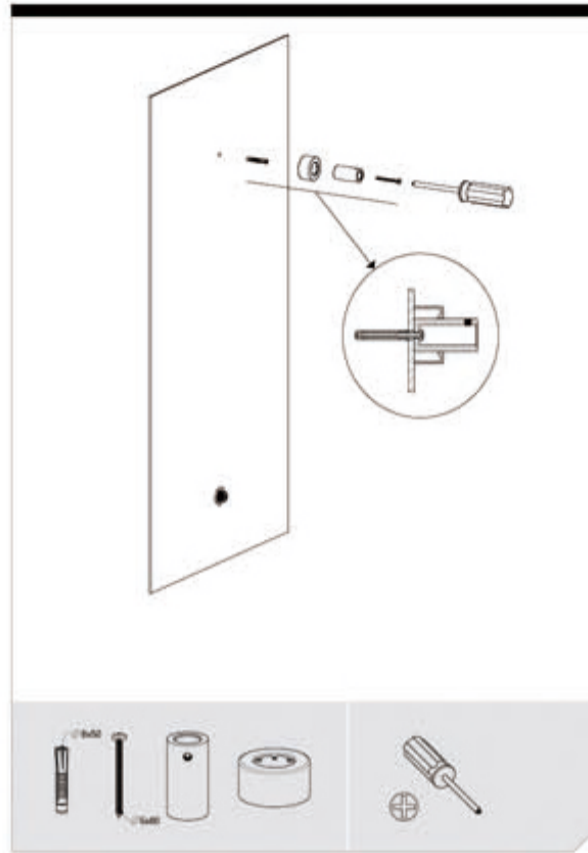

Astra Rain Square Twin Shower Single Hose

Nero

Versions:202401

Top/Back

Specifications

Watermark License

WM-060093

Temperature Rating

Min 1°C-Max 75°C

Pressure Rating

Min 150kpa - Max 500kpa

Finish & SKU

● Chrome
NR281305cCH

● Matte Black
NR281305cMB

Packaging Includes

- 1x Shower Arm
- 1x Shower Rail
- 1x Shower Head
- 1x Hand Shower(Built-In Check Valve)
- 1x 1.5m PVC Shower Hose

*Dimensions are nominal measurements only.

INSTALLATION INSTRUCTION

Nero

info@nerotapware.com.au
nerotapware.com.au

11-13 Buontempo Road
Carrum Downs Vic 3201