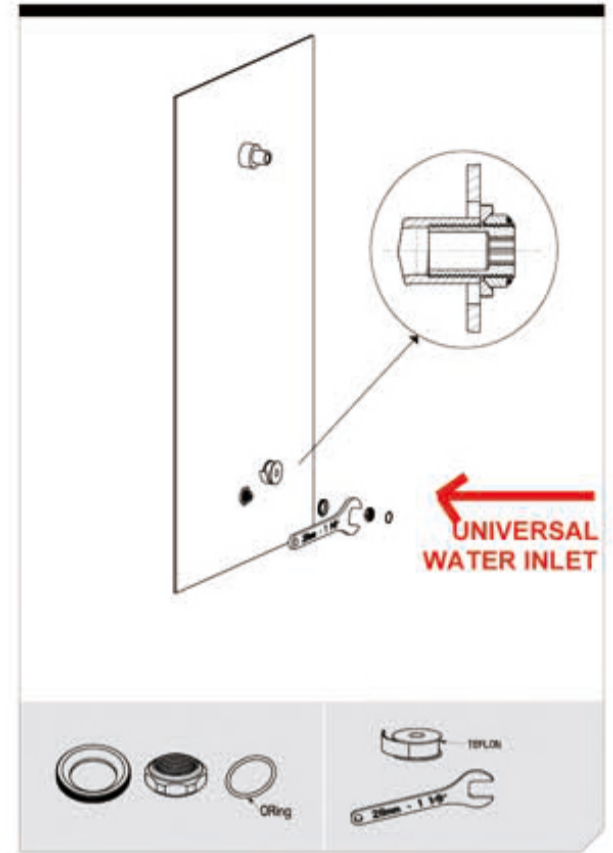

INSTALLATION INSTRUCTION