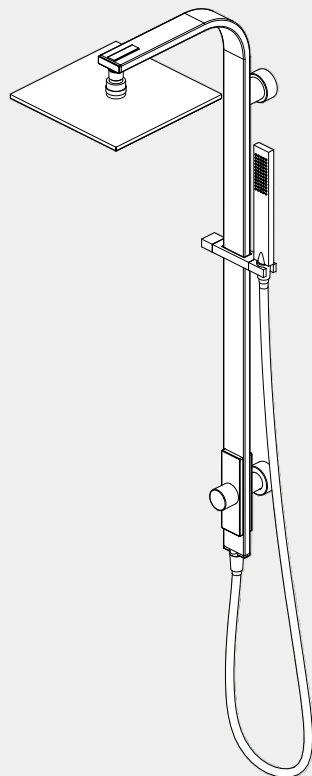

Astra Rain Square Twin Shower Single Hose

Nero

Versions:202401

Top/Back

Specifications

Watermark License

WM-060093

Temperature Rating

Min 1°C-Max 75°C

Pressure Rating

Min 150kpa - Max 500kpa

Finish & SKU

● Chrome
NR281305cCH

● Matte Black
NR281305cMB

Packaging Includes

- 1x Shower Arm
- 1x Shower Rail
- 1x Shower Head
- 1x Hand Shower(Built-In Check Valve)
- 1x 1.5m PVC Shower Hose