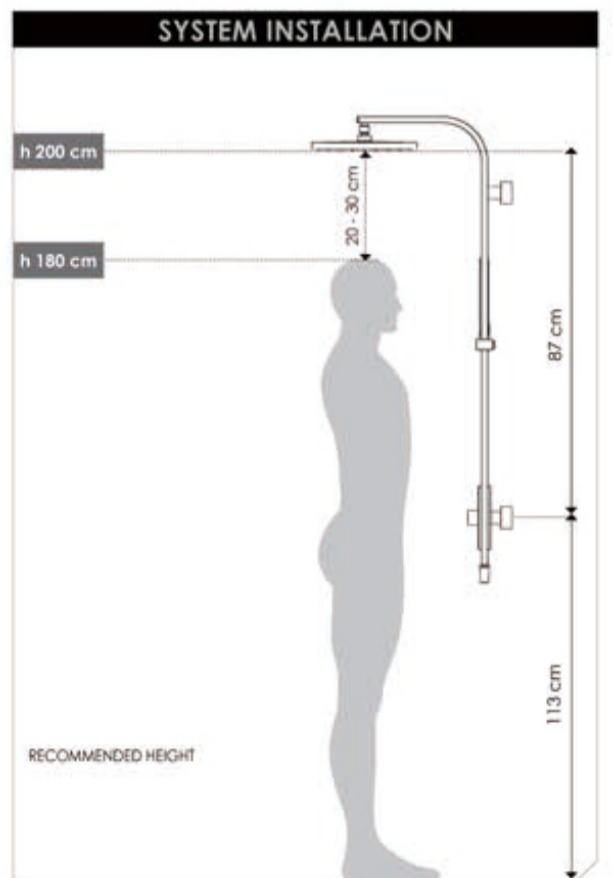

Astra Rain Square Twin Shower Single Hose

Nero

Versions:202401

Top/Back

Specifications

Watermark License

WM-060093

Temperature Rating

Min 1°C-Max 75°C

Pressure Rating

Min 150kpa - Max 500kpa

Finish & SKU

● Chrome
NR281305cCH

● Matte Black
NR281305cMB

Packaging Includes

- 1x Shower Arm
- 1x Shower Rail
- 1x Shower Head
- 1x Hand Shower(Built-In Check Valve)
- 1x 1.5m PVC Shower Hose

*Dimensions are nominal measurements only.

INSTALLATION INSTRUCTION

Nero

info@nerotapware.com.au
nerotapware.com.au

11-13 Buontempo Road
Carrum Downs Vic 3201