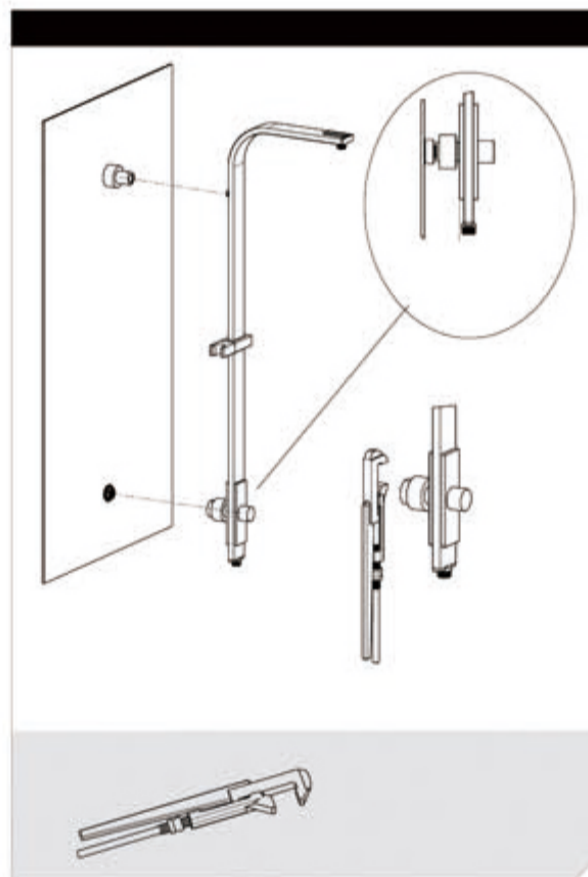

Astra Rain Square Twin Shower Single Hose

Nero

Versions:202401

Top/Back

Specifications

Watermark License

WM-060093

Temperature Rating

Min 1°C-Max 75°C

Pressure Rating

Min 150kpa - Max 500kpa

Finish & SKU

● Chrome
NR281305cCH

● Matte Black
NR281305cMB

Packaging Includes

- 1x Shower Arm
- 1x Shower Rail
- 1x Shower Head
- 1x Hand Shower(Built-In Check Valve)
- 1x 1.5m PVC Shower Hose

*Dimensions are nominal measurements only.

INSTALLATION INSTRUCTION

Nero

info@nerotapware.com.au
nerotapware.com.au

11-13 Buontempo Road
Carrum Downs Vic 3201