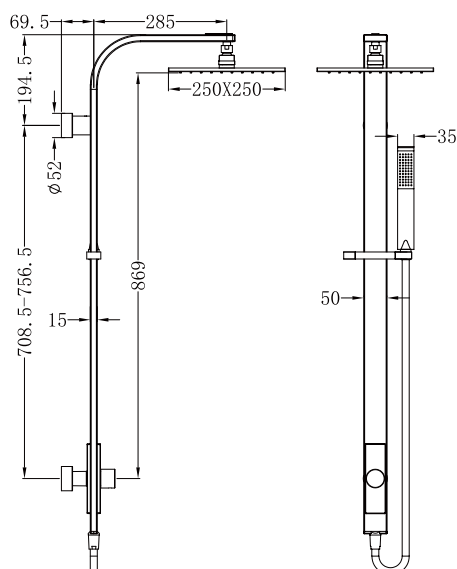

Astra Rain Square Twin Shower Single Hose

Nero

Versions:202401

Top/Back

Specifications

Watermark License

WM-060093

Temperature Rating

Min 1°C-Max 75°C

Pressure Rating

Min 150kpa - Max 500kpa

Finish & SKU

● Chrome
NR281305cCH

● Matte Black
NR281305cMB

Packaging Includes

- 1x Shower Arm
- 1x Shower Rail
- 1x Shower Head
- 1x Hand Shower(Built-In Check Valve)
- 1x 1.5m PVC Shower Hose

*Dimensions are nominal measurements only.

INSTALLATION INSTRUCTION

Nero

info@nerotapware.com.au
nerotapware.com.au

11-13 Buontempo Road
Carrum Downs Vic 3201