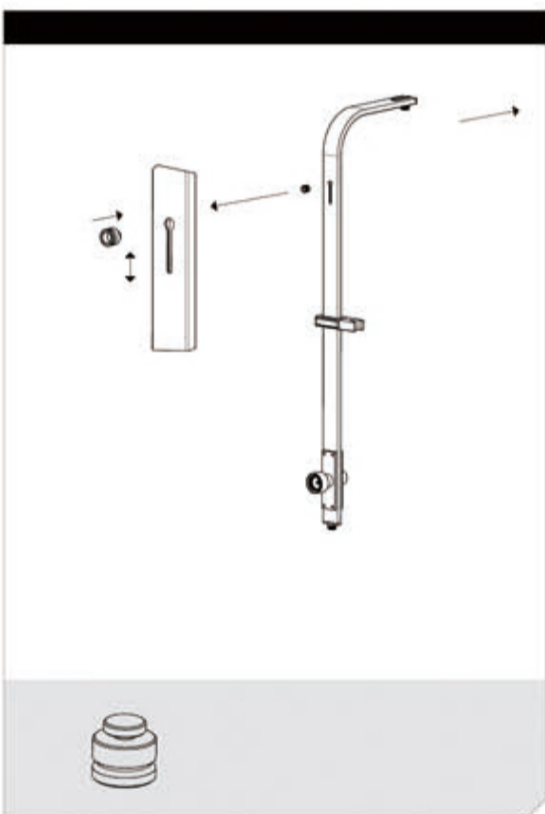

Astra Rain Round Twin Shower Single Hose

Nero

Versions:202401

Top/Back

Specifications

Watermark License

WM-060093

Temperature Rating

Min 1°C - Max 75°C

Pressure Rating

Min 150kpa - Max 500kpa

Packaging Includes

- 1x Shower Arm
- 1x Shower Rail
- 1x Shower Head
- 1x Hand Shower (Built-In Check Valve)
- 1x 1.5m PVC Shower Hose

Finish & SKU

- Chrome NR281305aCH
- Matte Black NR281305aMB

*Dimensions are nominal measurements only.

INSTALLATION INSTRUCTION

Nero

info@nerotapware.com.au
nerotapware.com.au

11-13 Buontempo Road
Carrum Downs Vic 3201