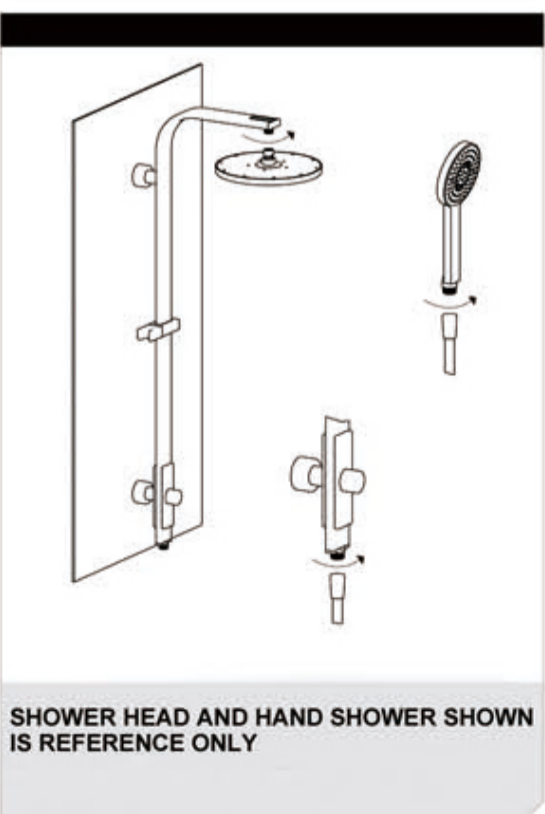

Astra Rain Round Twin Shower Single Hose

Nero

Versions:202401

Top/Back

Specifications

Watermark License

WM-060093

Temperature Rating

Min 1°C - Max 75°C

Pressure Rating

Min 150kpa - Max 500kpa

Packaging Includes

- 1x Shower Arm
- 1x Shower Rail
- 1x Shower Head
- 1x Hand Shower (Built-In Check Valve)
- 1x 1.5m PVC Shower Hose

Finish & SKU

- Chrome NR281305aCH
- Matte Black NR281305aMB

*Dimensions are nominal measurements only.

INSTALLATION INSTRUCTION

Nero

info@nerotapware.com.au
nerotapware.com.au

11-13 Buontempo Road
Carrum Downs Vic 3201