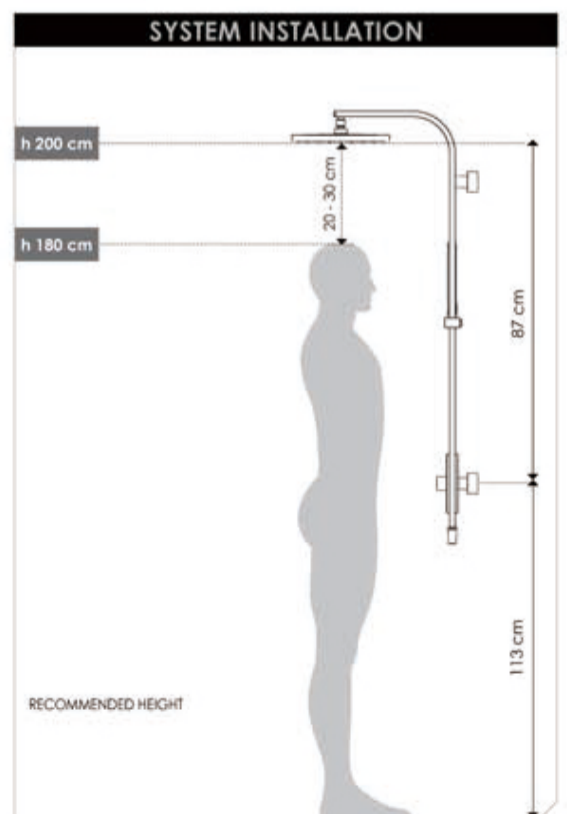

Astra Rain Round Twin Shower Single Hose

Nero

Versions:202401

Top/Back

Specifications

Watermark License

WM-060093

Temperature Rating

Min 1°C - Max 75°C

Pressure Rating

Min 150kpa - Max 500kpa

Packaging Includes

- 1x Shower Arm
- 1x Shower Rail
- 1x Shower Head
- 1x Hand Shower (Built-In Check Valve)
- 1x 1.5m PVC Shower Hose

Finish & SKU

- Chrome NR281305aCH
- Matte Black NR281305aMB

*Dimensions are nominal measurements only.

INSTALLATION INSTRUCTION

Nero

info@nerotapware.com.au
nerotapware.com.au

11-13 Buontempo Road
Carrum Downs Vic 3201