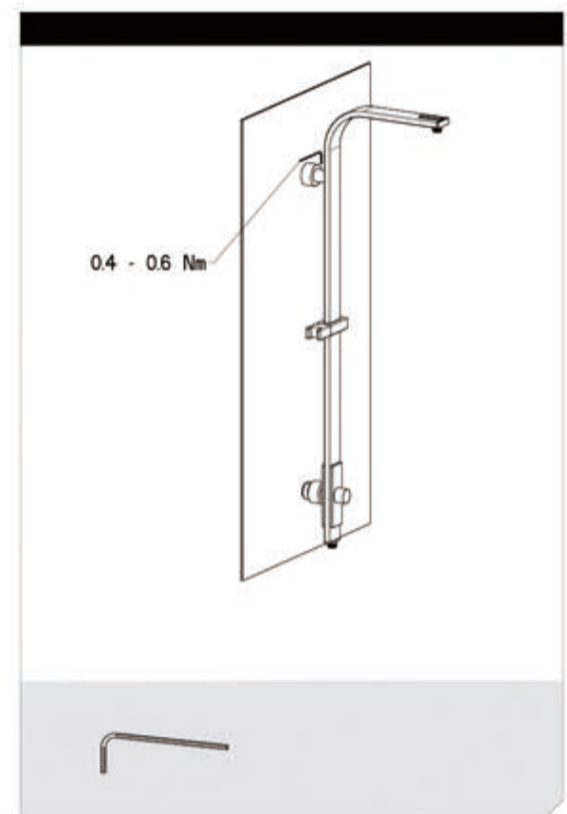

Astra Rain Round Twin Shower Single Hose

Nero

Versions:202401

Top/Back

Specifications

Watermark License

WM-060093

Temperature Rating

Min 1°C - Max 75°C

Pressure Rating

Min 150kpa - Max 500kpa

Packaging Includes

- 1x Shower Arm
- 1x Shower Rail
- 1x Shower Head
- 1x Hand Shower (Built-In Check Valve)
- 1x 1.5m PVC Shower Hose

Finish & SKU

- Chrome NR281305aCH
- Matte Black NR281305aMB

*Dimensions are nominal measurements only.

INSTALLATION INSTRUCTION

Nero

info@nerotapware.com.au
nerotapware.com.au

11-13 Buontempo Road
Carrum Downs Vic 3201