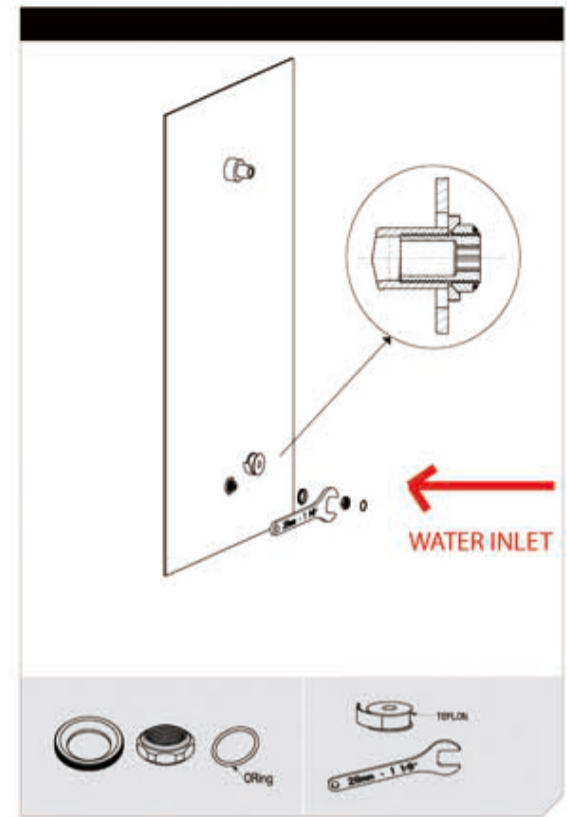

Astra Rain Round Twin Shower Single Hose

Nero

Versions:202401

Top/Back

Specifications

Watermark License

WM-060093

Temperature Rating

Min 1°C - Max 75°C

Pressure Rating

Min 150kpa - Max 500kpa

Packaging Includes

- 1x Shower Arm
- 1x Shower Rail
- 1x Shower Head
- 1x Hand Shower (Built-In Check Valve)
- 1x 1.5m PVC Shower Hose

Finish & SKU

- Chrome NR281305aCH
- Matte Black NR281305aMB

*Dimensions are nominal measurements only.

INSTALLATION INSTRUCTION

Nero

info@nerotapware.com.au
nerotapware.com.au

11-13 Buontempo Road
Carrum Downs Vic 3201