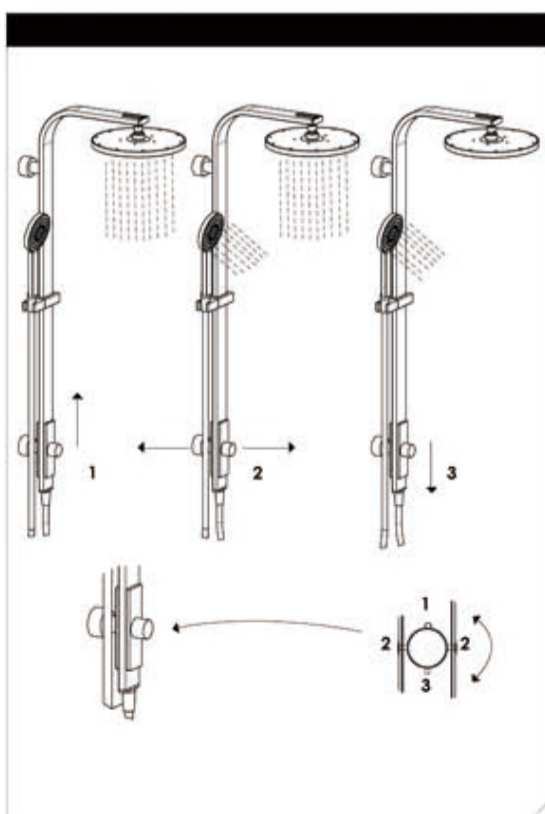

Astra Rain Round Twin Shower Single Hose

Nero

Versions:202401

Top/Back

Specifications

Watermark License

WM-060093

Temperature Rating

Min 1°C - Max 75°C

Pressure Rating

Min 150kpa - Max 500kpa

Packaging Includes

- 1x Shower Arm
- 1x Shower Rail
- 1x Shower Head
- 1x Hand Shower (Built-In Check Valve)
- 1x 1.5m PVC Shower Hose

Finish & SKU

- Chrome NR281305aCH
- Matte Black NR281305aMB

*Dimensions are nominal measurements only.

INSTALLATION INSTRUCTION

Nero

info@nerotapware.com.au
nerotapware.com.au

11-13 Buontempo Road
Carrum Downs Vic 3201