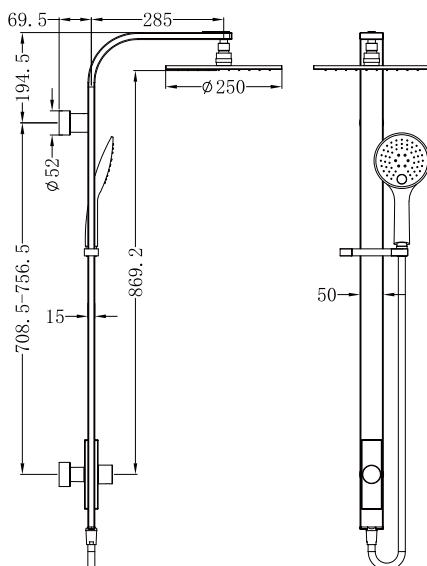

Astra Rain Round Twin Shower Single Hose

Nero

Versions:202401

Top/Back

Specifications

Watermark License

WM-060093

Temperature Rating

Min 1°C - Max 75°C

Pressure Rating

Min 150kpa - Max 500kpa

Packaging Includes

- 1x Shower Arm
- 1x Shower Rail
- 1x Shower Head
- 1x Hand Shower (Built-In Check Valve)
- 1x 1.5m PVC Shower Hose

Finish & SKU

- Chrome NR281305aCH
- Matte Black NR281305aMB

*Dimensions are nominal measurements only.

INSTALLATION INSTRUCTION

Nero

info@nerotapware.com.au
nerotapware.com.au

11-13 Buontempo Road
Carrum Downs Vic 3201