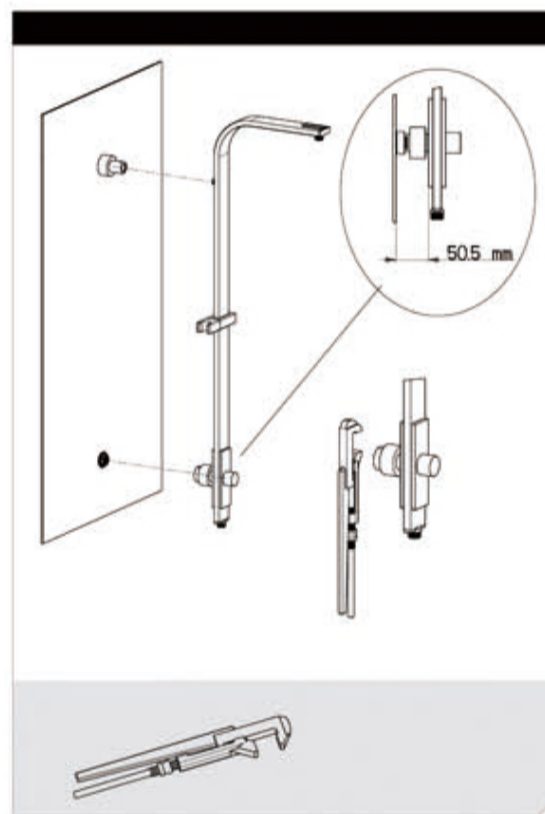

Astra Rain Round Twin Shower Single Hose

Nero

Versions:202401

Top/Back

Specifications

Watermark License

WM-060093

Temperature Rating

Min 1°C - Max 75°C

Pressure Rating

Min 150kpa - Max 500kpa

Packaging Includes

- 1x Shower Arm
- 1x Shower Rail
- 1x Shower Head
- 1x Hand Shower (Built-In Check Valve)
- 1x 1.5m PVC Shower Hose

Finish & SKU

- Chrome NR281305aCH
- Matte Black NR281305aMB

*Dimensions are nominal measurements only.

INSTALLATION INSTRUCTION

Nero

info@nerotapware.com.au
nerotapware.com.au

11-13 Buontempo Road
Carrum Downs Vic 3201