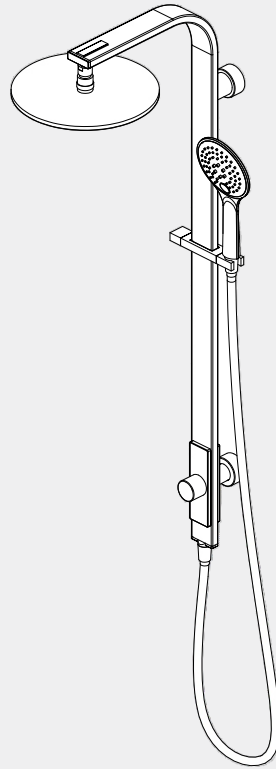

Astra Rain Round Twin Shower Single Hose

Nero

Versions:202401

Top/Back

Specifications

Watermark License

WM-060093

Temperature Rating

Min 1°C - Max 75°C

Pressure Rating

Min 150kpa - Max 500kpa

Packaging Includes

- 1x Shower Arm
- 1x Shower Rail
- 1x Shower Head
- 1x Hand Shower (Built-In Check Valve)
- 1x 1.5m PVC Shower Hose

Finish & SKU

- Chrome NR281305aCH
- Matte Black NR281305aMB

*Dimensions are nominal measurements only.

INSTALLATION INSTRUCTION

Nero

info@nerotapware.com.au
nerotapware.com.au

11-13 Buontempo Road
Carrum Downs Vic 3201