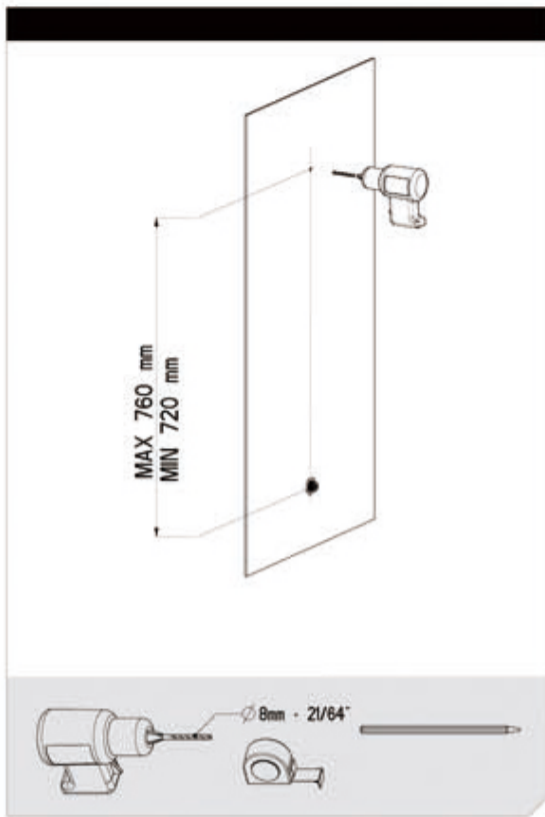

Astra Rain Round Twin Shower Single Hose

Nero

Versions:202401

Top/Back

Specifications

Watermark License

WM-060093

Temperature Rating

Min 1°C - Max 75°C

Pressure Rating

Min 150kpa - Max 500kpa

Packaging Includes

- 1x Shower Arm
- 1x Shower Rail
- 1x Shower Head
- 1x Hand Shower (Built-In Check Valve)
- 1x 1.5m PVC Shower Hose

Finish & SKU

- Chrome NR281305aCH
- Matte Black NR281305aMB

*Dimensions are nominal measurements only.

INSTALLATION INSTRUCTION

Nero

info@nerotapware.com.au
nerotapware.com.au

11-13 Buontempo Road
Carrum Downs Vic 3201