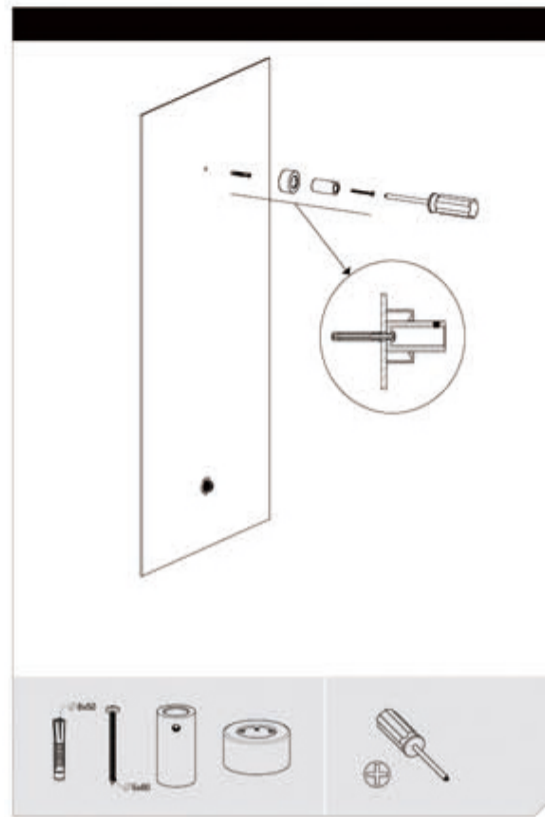

Astra Rain Round Twin Shower Single Hose

Nero

Versions:202401

Top/Back

Specifications

Watermark License

WM-060093

Temperature Rating

Min 1°C - Max 75°C

Pressure Rating

Min 150kpa - Max 500kpa

Packaging Includes

- 1x Shower Arm
- 1x Shower Rail
- 1x Shower Head
- 1x Hand Shower (Built-In Check Valve)
- 1x 1.5m PVC Shower Hose

Finish & SKU

- Chrome NR281305aCH
- Matte Black NR281305aMB

*Dimensions are nominal measurements only.

INSTALLATION INSTRUCTION

Nero

info@nerotapware.com.au
nerotapware.com.au

11-13 Buontempo Road
Carrum Downs Vic 3201