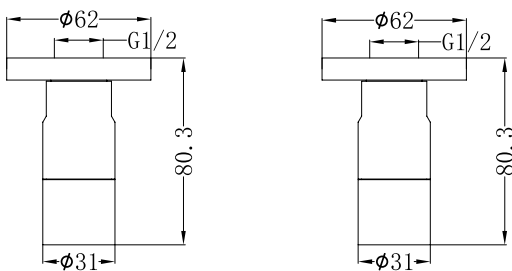

Washing Machine Tap Set

Nero

Versions:202311

Drawing

Specifications

Watermark License

WM-060073

Temperature Rating

Min 1°C - Max 75°C

Pressure Rating

Min 150kpa - Max 500kpa

Packaging Includes

2x Washing Machine Taps

Finish & SKU

 Chrome NR262109dCH	 Gun Metal NR262109dGM	 Brushed Bronze NR262109dBZ	 Graphite NR262109dGR
 Matte Black NR262109dMB	 Brushed Gold NR262109dBG	 Brushed Nickel NR262109dBN	

*Dimensions are nominal measurements only.

Nero

info@nerotapware.com.au
nerotapware.com.au

11-13 Buontempo Road
Carrum Downs Vic 3201