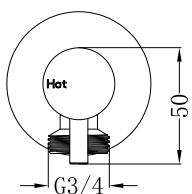

Washing Machine Tap Set

Nero

Versions:202311

Drawing

Specifications

Watermark License

WM-060073

Temperature Rating

Min 1°C - Max 75°C

Pressure Rating

Min 150kpa - Max 500kpa

Packaging Includes

2x Washing Machine Taps

Finish & SKU

 Chrome NR262109dCH	 Gun Metal NR262109dGM	 Brushed Bronze NR262109dBZ	 Graphite NR262109dGR
 Matte Black NR262109dMB	 Brushed Gold NR262109dBG	 Brushed Nickel NR262109dBN	

*Dimensions are nominal measurements only.

Nero

info@nerotapware.com.au
nerotapware.com.au

11-13 Buontempo Road
Carrum Downs Vic 3201