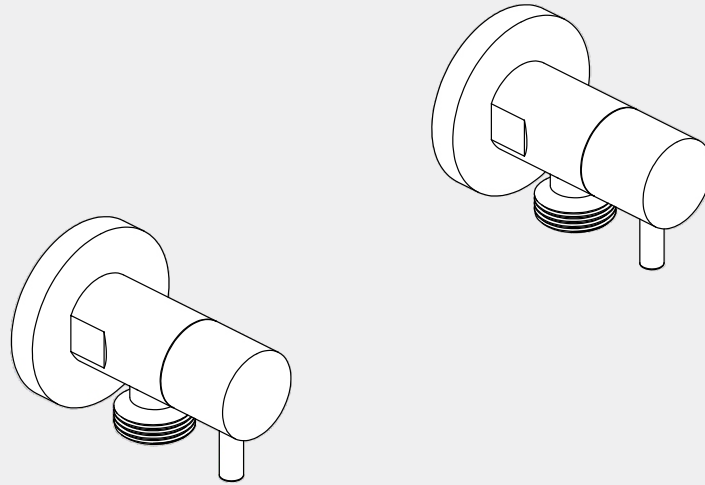

Washing Machine Tap Set

Nero

Versions:202311

Drawing

Specifications

Watermark License

WM-060073

Temperature Rating

Min 1°C - Max 75°C

Pressure Rating

Min 150kpa - Max 500kpa

Packaging Includes

2x Washing Machine Taps

Finish & SKU

 Chrome NR262109dCH	 Gun Metal NR262109dGM	 Brushed Bronze NR262109dBZ	 Graphite NR262109dGR
 Matte Black NR262109dMB	 Brushed Gold NR262109dBG	 Brushed Nickel NR262109dBN	

*Dimensions are nominal measurements only.

Nero

info@nerotapware.com.au
nerotapware.com.au

11-13 Buontempo Road
Carrum Downs Vic 3201