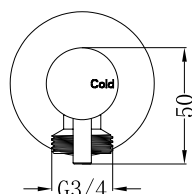

Drawing

Specifications

Watermark License

WM-060073

Temperature Rating

Min 1°C - Max 75°C

Pressure Rating

Min 150kpa - Max 500kpa

Packaging Includes

2x Washing Machine Taps

Finish & SKU

Chrome NR262109dCH	Gun Metal NR262109dGM	Brushed Bronze NR262109dBZ	Graphite NR262109dGR
Matte Black NR262109dMB	Brushed Gold NR262109dBG	Brushed Nickel NR262109dBN	

*Dimensions are nominal measurements only.