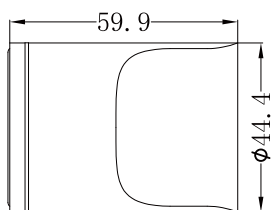

Pearl Wall Top Assemblies

Nero

Versions:202401

Top/Back

Specifications

Watermark License

WM-060073

Temperature Rating

Min 1°C-Max 75°C

Pressure Rating

Min 150kpa - Max 500kpa

Packaging Includes

2x Handwheels
1x Allen Key

Finish & SKU

Chrome
NR201709CH

Gun Metal
NR201709GM

*Dimensions are nominal measurements only.

Nero

info@nerotapware.com.au
nerotapware.com.au

11-13 Buontempo Road
Carrum Downs Vic 3201