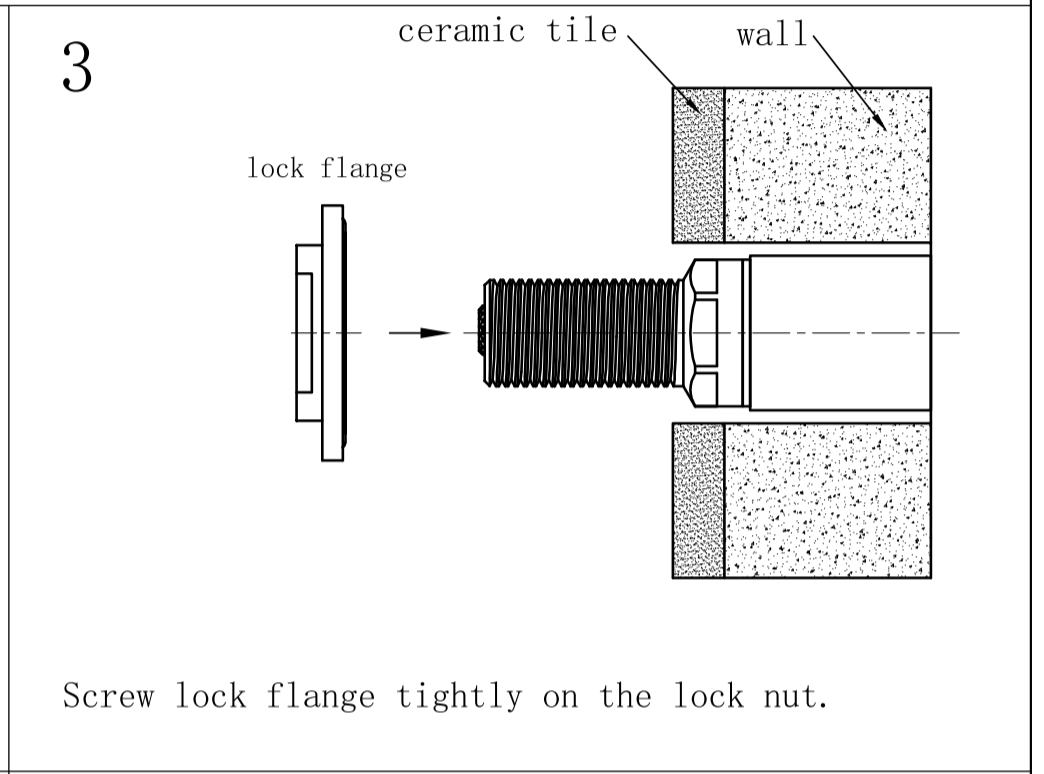

Min 1°C-Max 75°C

Pressure Rating

Min 150kpa - Max 500kpa

Packaging Includes

2x Handwheels
1x Allen Key

Finish & SKU

Chrome
NR201709CH

Gun Metal
NR201709GM

*Dimensions are nominal measurements only.

Nero

info@nerotapware.com.au
nerotapware.com.au

11-13 Buontempo Road
Carrum Downs Vic 3201