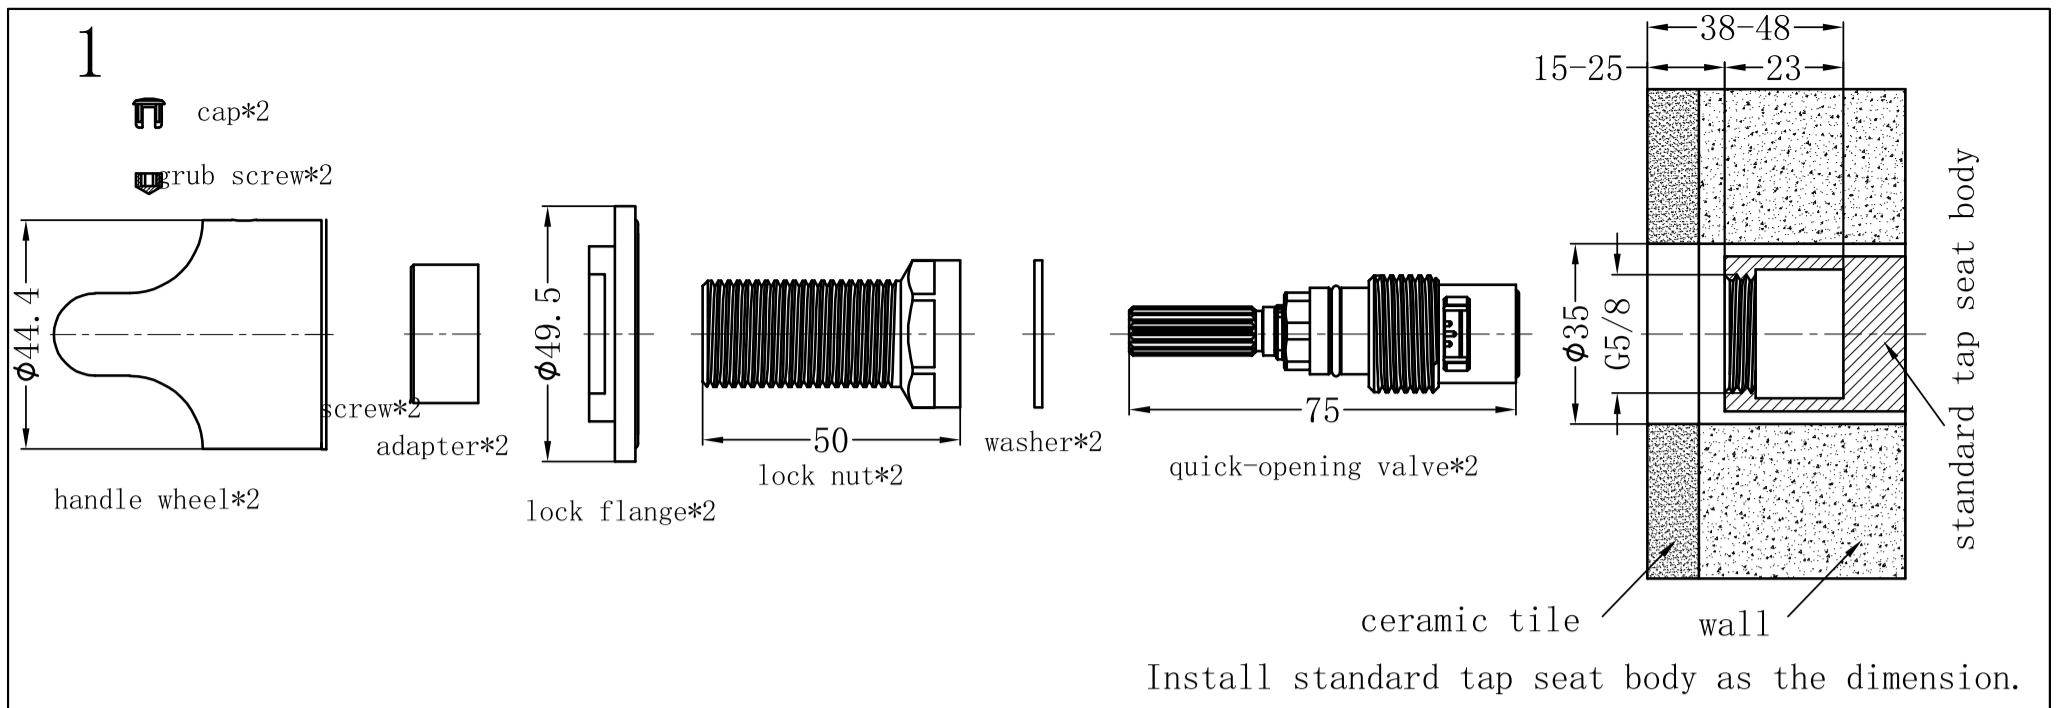

Min 1°C-Max 75°C

Pressure Rating

Min 150kpa - Max 500kpa

Packaging Includes

2x Handwheels
1x Allen Key

Finish & SKU

Chrome
NR201709CH

Gun Metal
NR201709GM

*Dimensions are nominal measurements only.

Nero

info@nerotapware.com.au
nerotapware.com.au

11-13 Buontempo Road
Carrum Downs Vic 3201