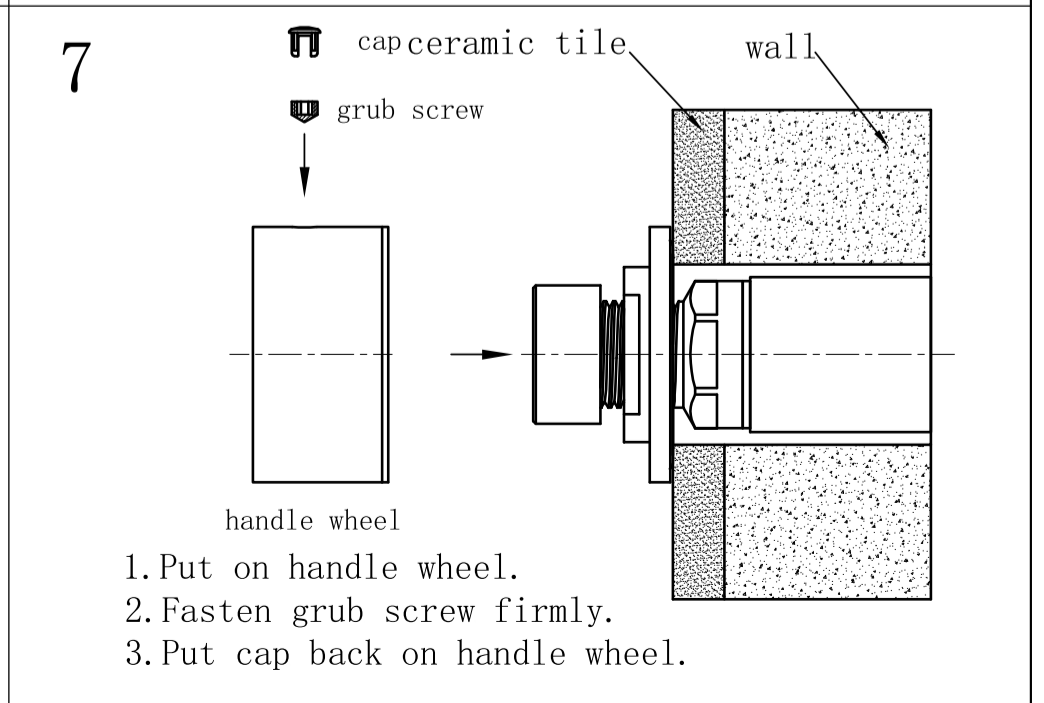

Min 1°C-Max 75°C

Pressure Rating

Min 150kpa - Max 500kpa

Packaging Includes

2x Handwheels
1x Allen Key

Finish & SKU

Chrome
NR201709CH

Gun Metal
NR201709GM

*Dimensions are nominal measurements only.

Nero

info@nerotapware.com.au
nerotapware.com.au

11-13 Buontempo Road
Carrum Downs Vic 3201