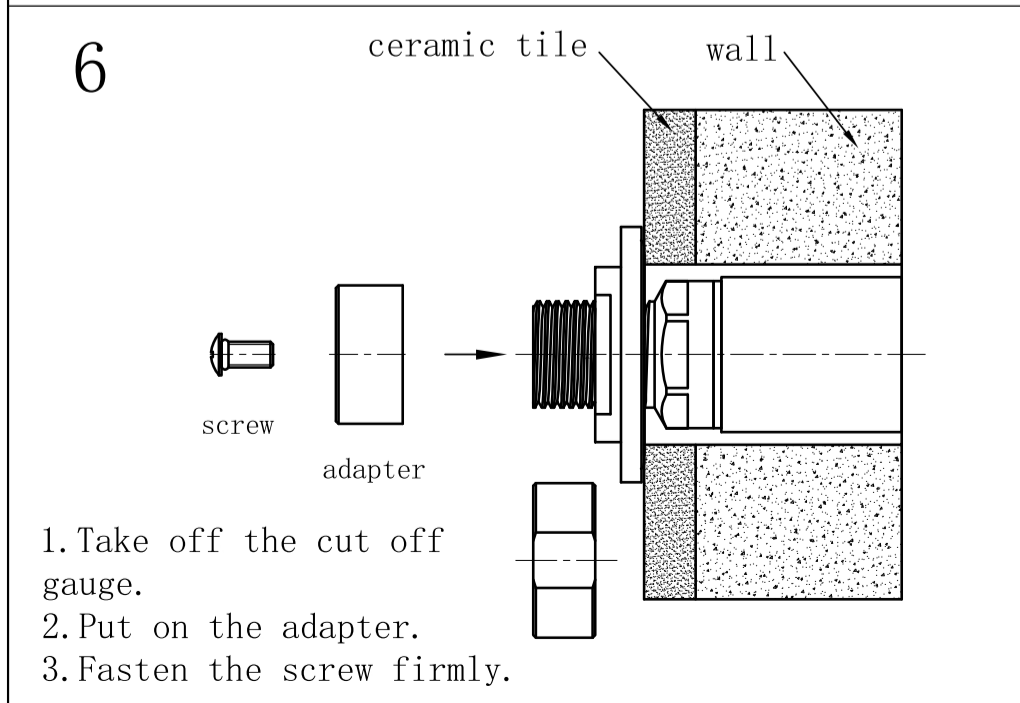

Min 1°C-Max 75°C

Pressure Rating

Min 150kpa - Max 500kpa

Packaging Includes

2x Handwheels
1x Allen Key

Finish & SKU

Chrome
NR201709CH

Gun Metal
NR201709GM

*Dimensions are nominal measurements only.

Nero

info@nerotapware.com.au
nerotapware.com.au

11-13 Buontempo Road
Carrum Downs Vic 3201