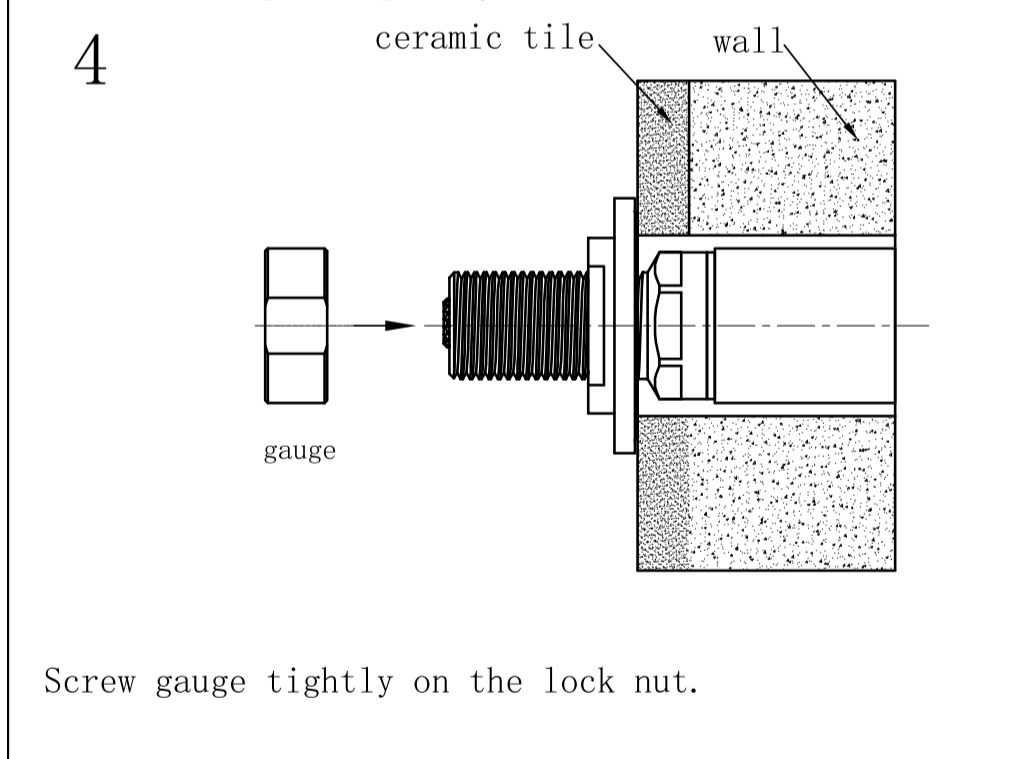

Min 1°C-Max 75°C

Pressure Rating

Min 150kpa - Max 500kpa

Packaging Includes

2x Handwheels
1x Allen Key

Finish & SKU

Chrome
NR201709CH

Gun Metal
NR201709GM

*Dimensions are nominal measurements only.

Nero

info@nerotapware.com.au
nerotapware.com.au

11-13 Buontempo Road
Carrum Downs Vic 3201