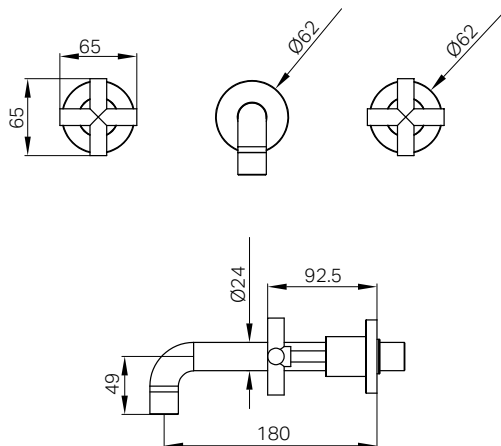

Top/Back

Specifications

Watermark License

WM-060073

Temperature Rating

Min 1°C-Max 75°C

Pressure Rating

Min 150kpa - Max 500kpa

Packaging Includes

1x Spout
2x Hand Wheels

Finish & SKU

● Matte Black
NR201607bMB

● Brushed Gold
NR201607bBG

Note: In Wall Body/ Breech Not Included.

*Dimensions are nominal measurements only.