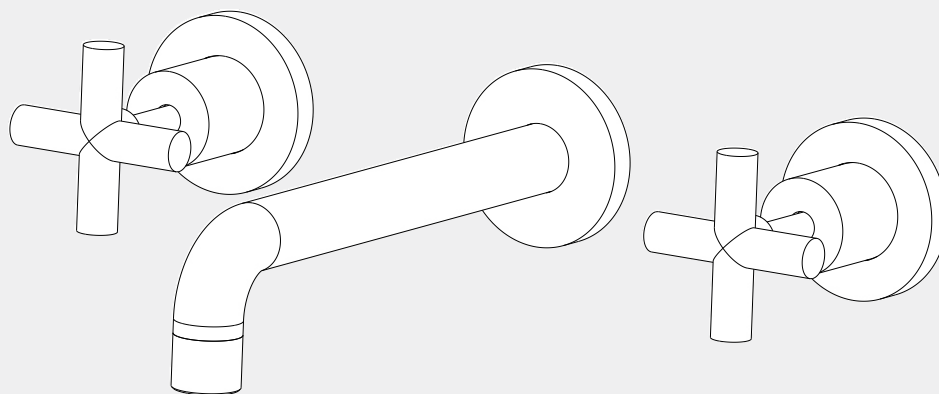

X Plus Wall Basin Set 180mm

Nero

Versions:202401