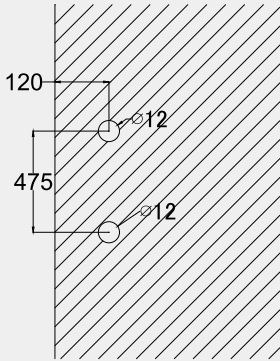

INSTALLATION STEPS

Step 1: Cut out of the glass hole as below shadow part.

Step 2: Use hand loosed the screws.

Step 3: Put one part into cut out of glass hole, lock the screws.

Cut out of glass hole

step 1