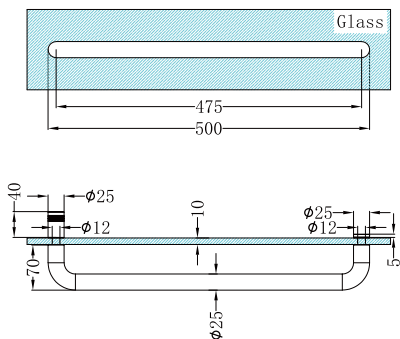

Towel Bar 500mm

Nero

Versions:202401

Drawing

Specifications

1. Suitable for 10mm glass.
2. Manufactured from high quality brass.

Finish & SKU

 Chrome NRSH303aCH	 Gun Metal NRSH303aGM	 Brushed Bronze NRSH303aBZ
 Matte Black NRSH303aMB	 Brushed Gold NRSH303aBG	 Brushed Nickel NRSH303aBN

*Dimensions are nominal measurements only.

INSTALLATION STEPS

Step 1: Cut out of the glass hole as below shadow part.

Step 2: Use hand loosed the screws.

Step 3: Put one part into cut out of glass hole, lock the screws.