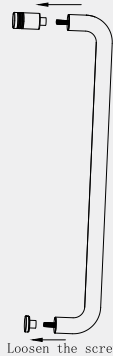

Towel Bar 500mm

Nero

Versions:202401

Drawing

Specifications

1. Suitable for 10mm glass.
2. Manufactured from high quality brass.

Finish & SKU

 Chrome NRSH303aCH	 Gun Metal NRSH303aGM	 Brushed Bronze NRSH303aBZ
 Matte Black NRSH303aMB	 Brushed Gold NRSH303aBG	 Brushed Nickel NRSH303aBN

*Dimensions are nominal measurements only.

INSTALLATION STEPS

Step 1: Cut out of the glass hole as below shadow part.

Step 2: Use hand loosed the screws.

Step 3: Put one part into cut out of glass hole, lock the screws.

Cut out of glass hole

step 1

Loosen the screw

step 2

Glass

step 3

MAINTENANCE AND CARE

All surfaces should be cleaned with mild liquid detergent or soap and water.