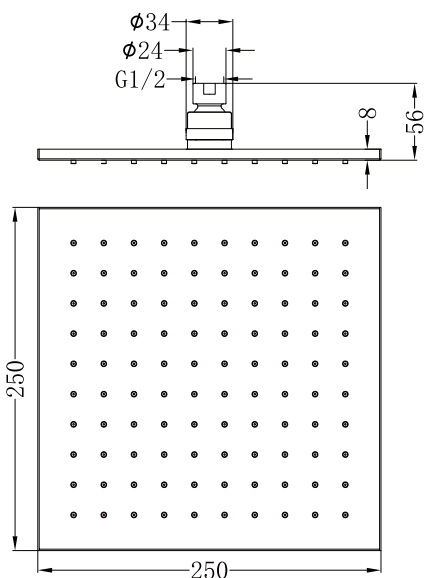

250mm Square Shower Head

Nero

Versions:202401

Drawing

Specifications

Watermark License

WM-060093

Temperature Rating

Min 1°C - Max 75°C

Pressure Rating

Min 150kpa - Max 500kpa

Packaging Includes

1x Shower Head

Finish & SKU

-  Chrome
NRROB1003CH
-  Gun Metal
NRROB1003GM
-  Brushed Nickel
NRROB1003BN
-  Matte Black
NRROB1003MB
-  Brushed Gold
NRROB1003BG

*Dimensions are nominal measurements only.

Nero

info@nerotapware.com.au
nerotapware.com.au

11-13 Buontempo Road
Carrum Downs Vic 3201