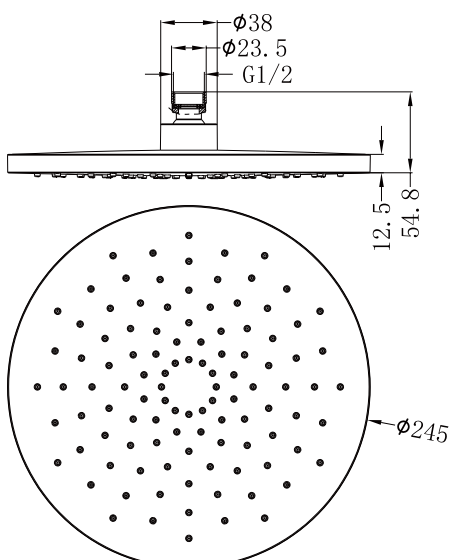

250mm ABS Square Shower Head

Nero

Versions:202401

Drawing

Specifications

Watermark License

WM-060093

Temperature Rating

Min 1°C-Max 75°C

Pressure Rating

Min 150kpa - Max 500kpa

Packaging Includes

1x Shower Head

Finish & SKU

Chrome
NR508088CH

Matte Black
NR508088MB

Brushed Nickel
NR508088BN

*Dimensions are nominal measurements only.

Nero

info@nerotapware.com.au
nerotapware.com.au

11-13 Buontempo Road
Carrum Downs Vic 3201