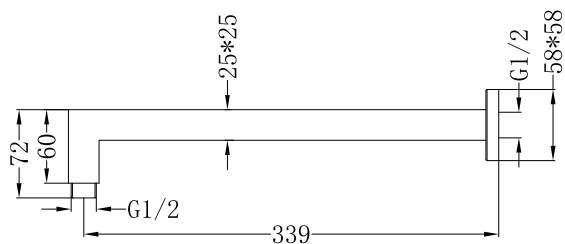

Square Shower Arm

Nero

Versions:202401

Drawing

Specifications

Temperature Rating

Min 1°C-Max 75°C

Pressure Rating

Min 150kpa - Max 500kpa

Packaging Includes

1x Shower Arm
1x Plate

Finish & SKU

Chrome
NR501CH

Gun Metal
NR501GM

Brushed Nickel
NR501BN

Matte Black
NR501MB

Brushed Gold
NR501BG

*Dimensions are nominal measurements only.

Nero

info@nerotapware.com.au
nerotapware.com.au

11-13 Buontempo Road
Carrum Downs Vic 3201