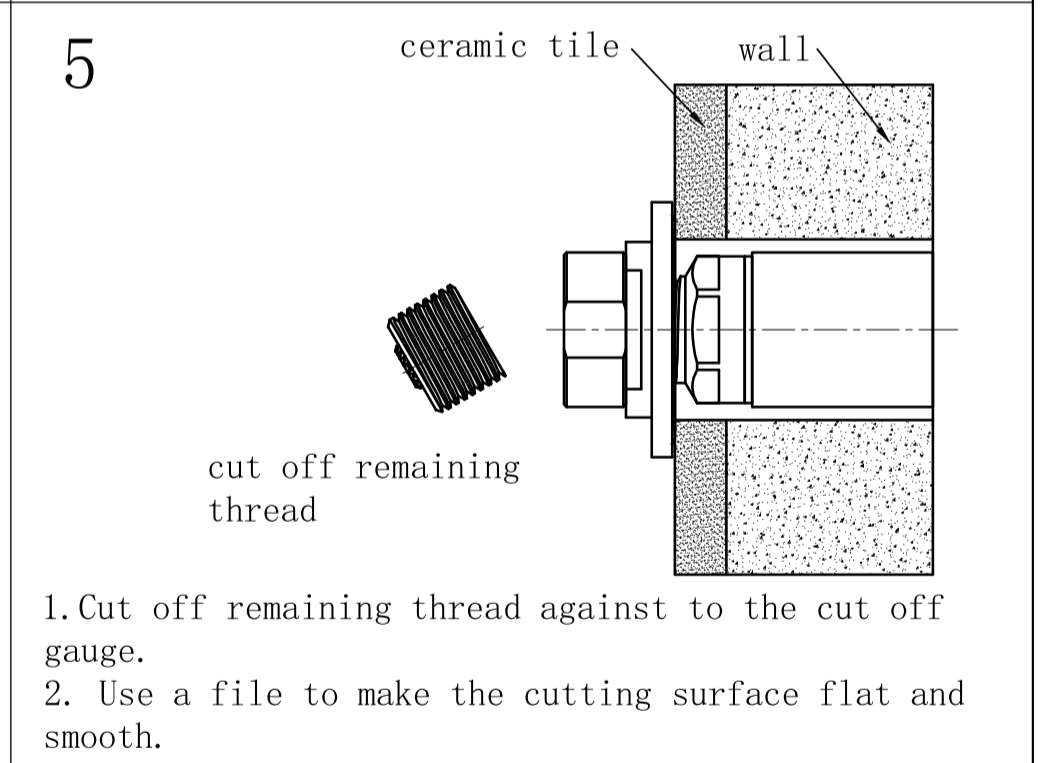

Matte Black
NR211709MB

Brushed Gold
NR211709BG

Brushed Nickel
NR211709BN

Packaging Includes

2x Handwheels
1x Allen Key

*Dimensions are nominal measurements only.

Nero