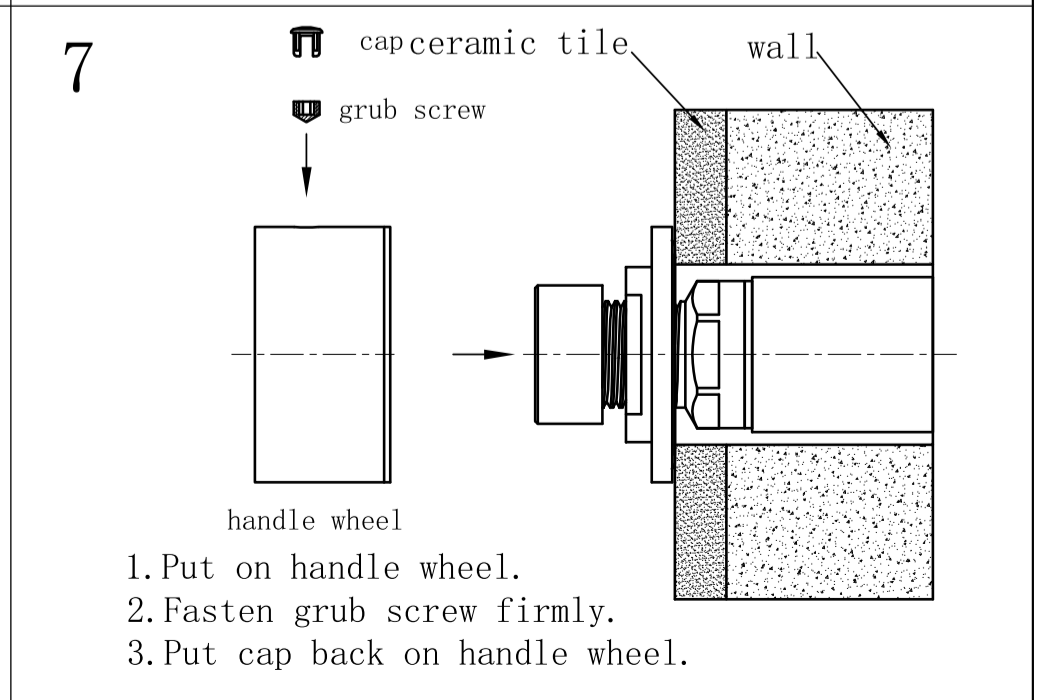

Matte Black
NR211709MB

Brushed Gold
NR211709BG

Brushed Nickel
NR211709BN

Packaging Includes

2x Handwheels
1x Allen Key

*Dimensions are nominal measurements only.

Nero