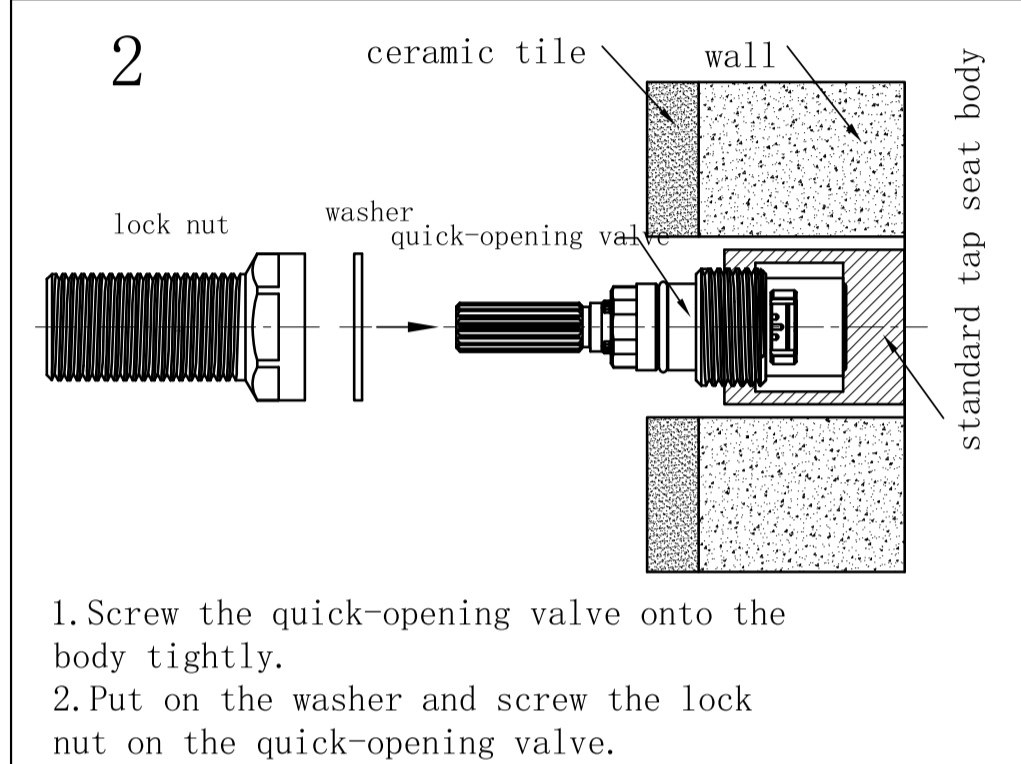

Matte Black
NR211709MB

Brushed Gold
NR211709BG

Brushed Nickel
NR211709BN

Packaging Includes

2x Handwheels
1x Allen Key

*Dimensions are nominal measurements only.

Nero