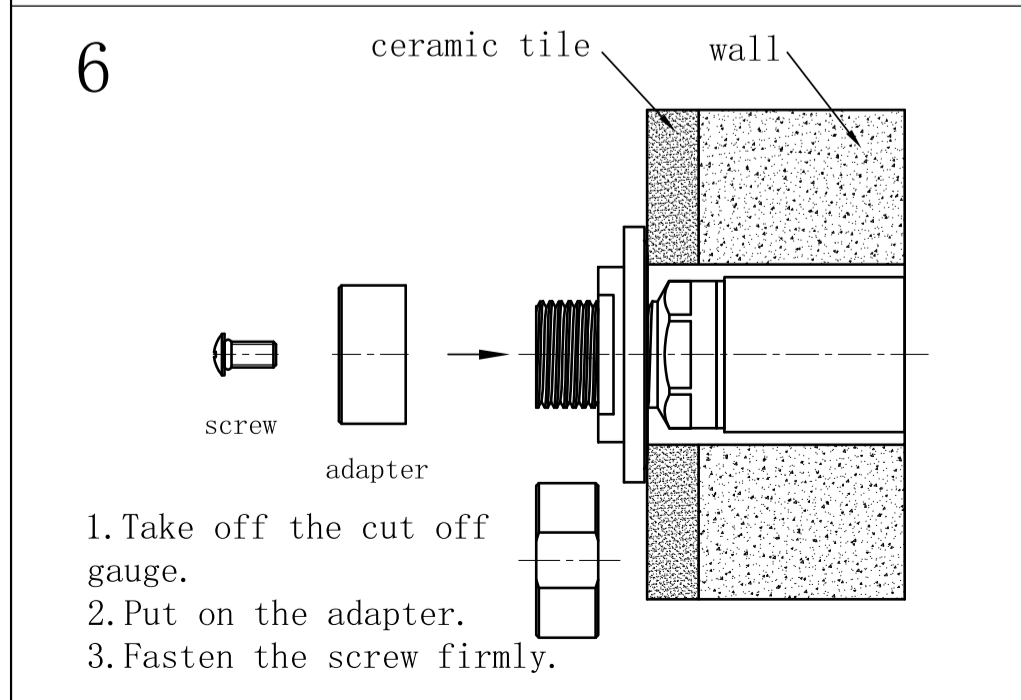

Matte Black
NR211709MB

Brushed Gold
NR211709BG

Brushed Nickel
NR211709BN

Packaging Includes

2x Handwheels
1x Allen Key

*Dimensions are nominal measurements only.

Nero