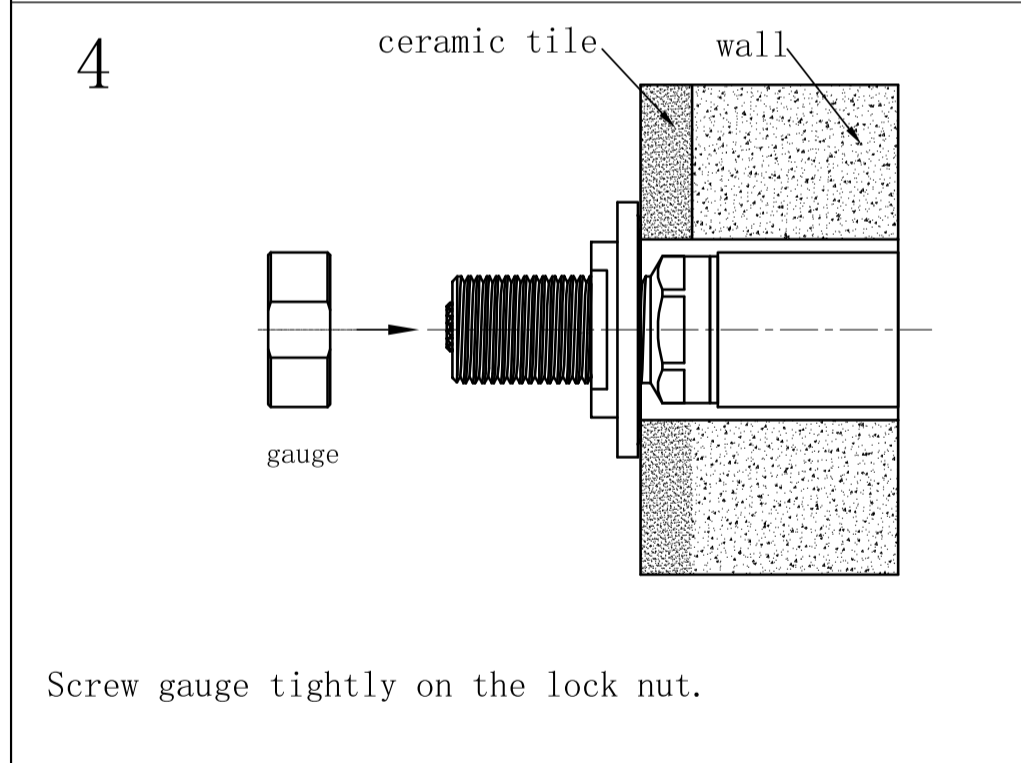

Matte Black
NR211709MB

Brushed Gold
NR211709BG

Brushed Nickel
NR211709BN

Packaging Includes

2x Handwheels
1x Allen Key

*Dimensions are nominal measurements only.

Nero