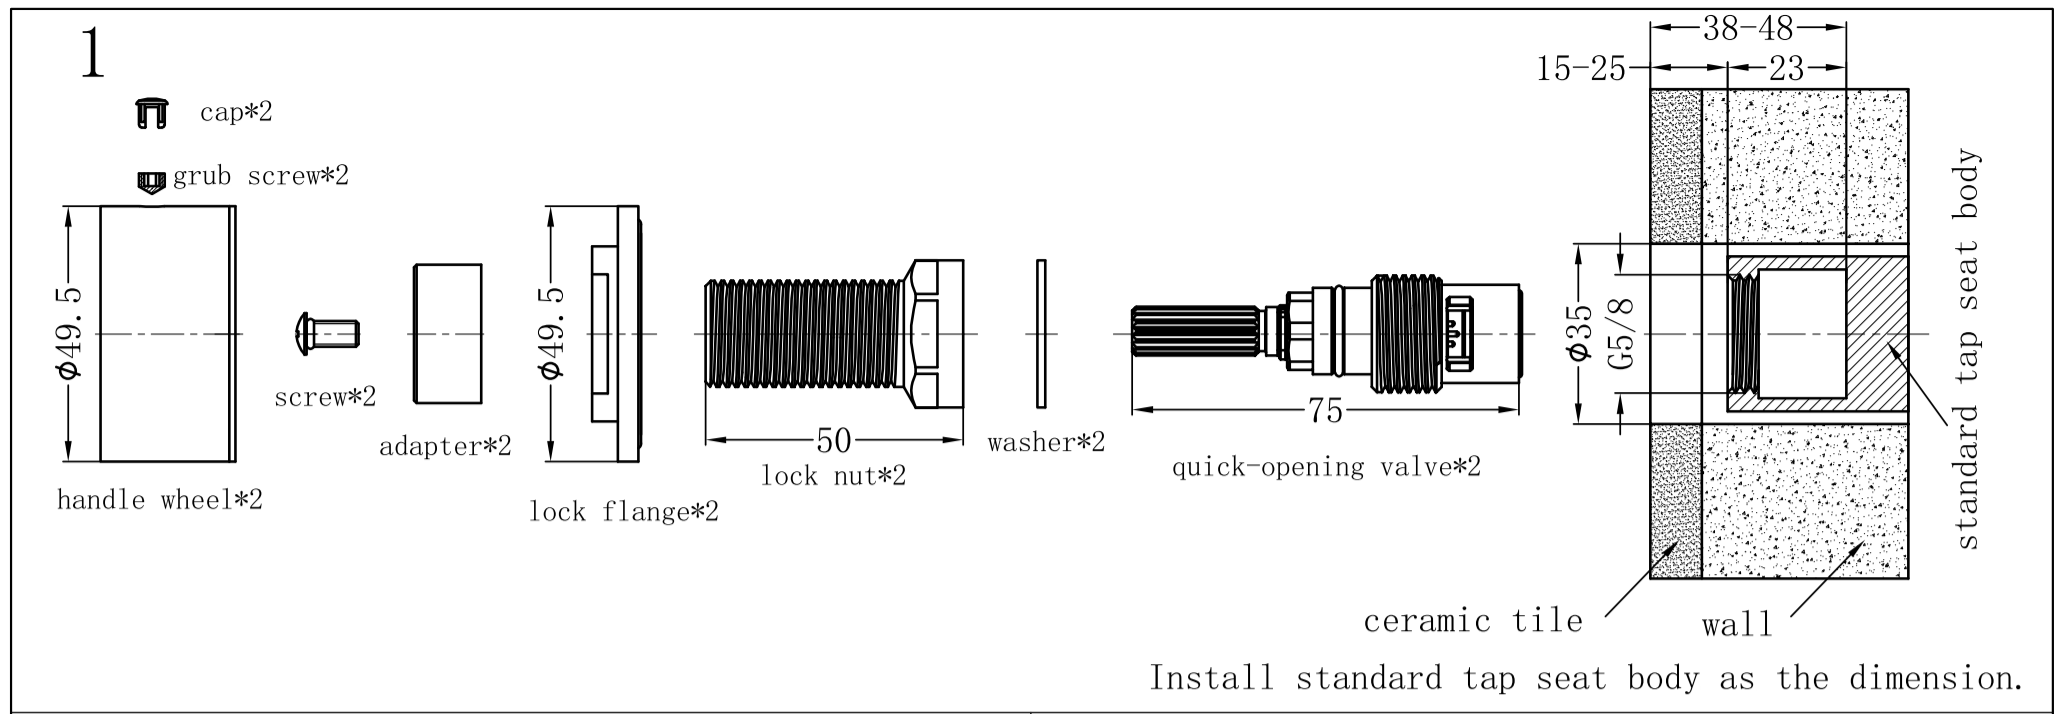

Matte Black
NR211709MB

Brushed Gold
NR211709BG

Brushed Nickel
NR211709BN

Packaging Includes

2x Handwheels
1x Allen Key

*Dimensions are nominal measurements only.

Nero