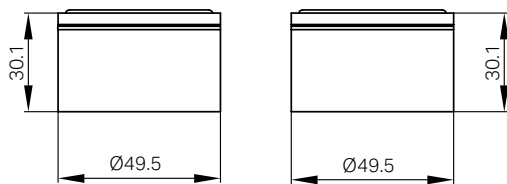

Kara Wall Top Assemblies

Nero

Versions:202401

Drawing

Note: In Wall Body/ Breech Not Included.

Specifications

Watermark License

WM-060073

Temperature Rating

Min 1°C-Max 75°C

Pressure Rating

Min 150kpa - Max 500kpa

Finish & SKU

Chrome
NR211709CH

Gun Metal
NR211709GM

Brushed Bronze
NR211709BZ

Matte Black
NR211709MB

Brushed Gold
NR211709BG

Brushed Nickel
NR211709BN

Packaging Includes

2x Handwheels
1x Allen Key

*Dimensions are nominal measurements only.

Nero