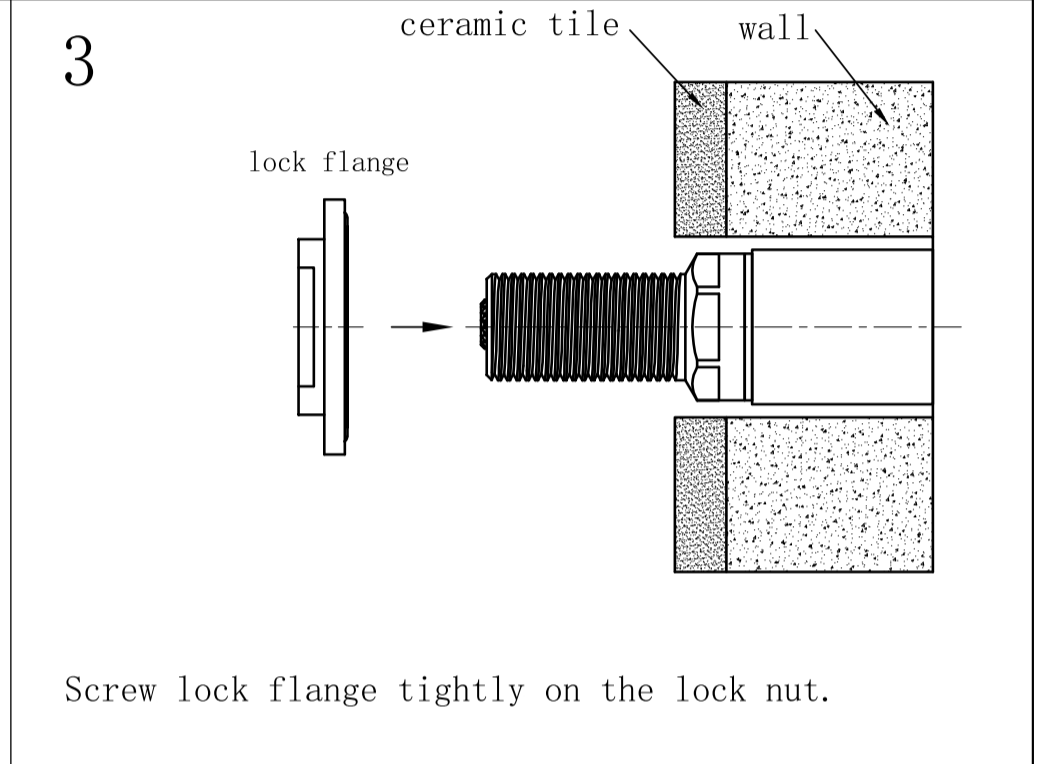

Matte Black
NR211709MB

Brushed Gold
NR211709BG

Brushed Nickel
NR211709BN

Packaging Includes

2x Handwheels
1x Allen Key

*Dimensions are nominal measurements only.

Nero