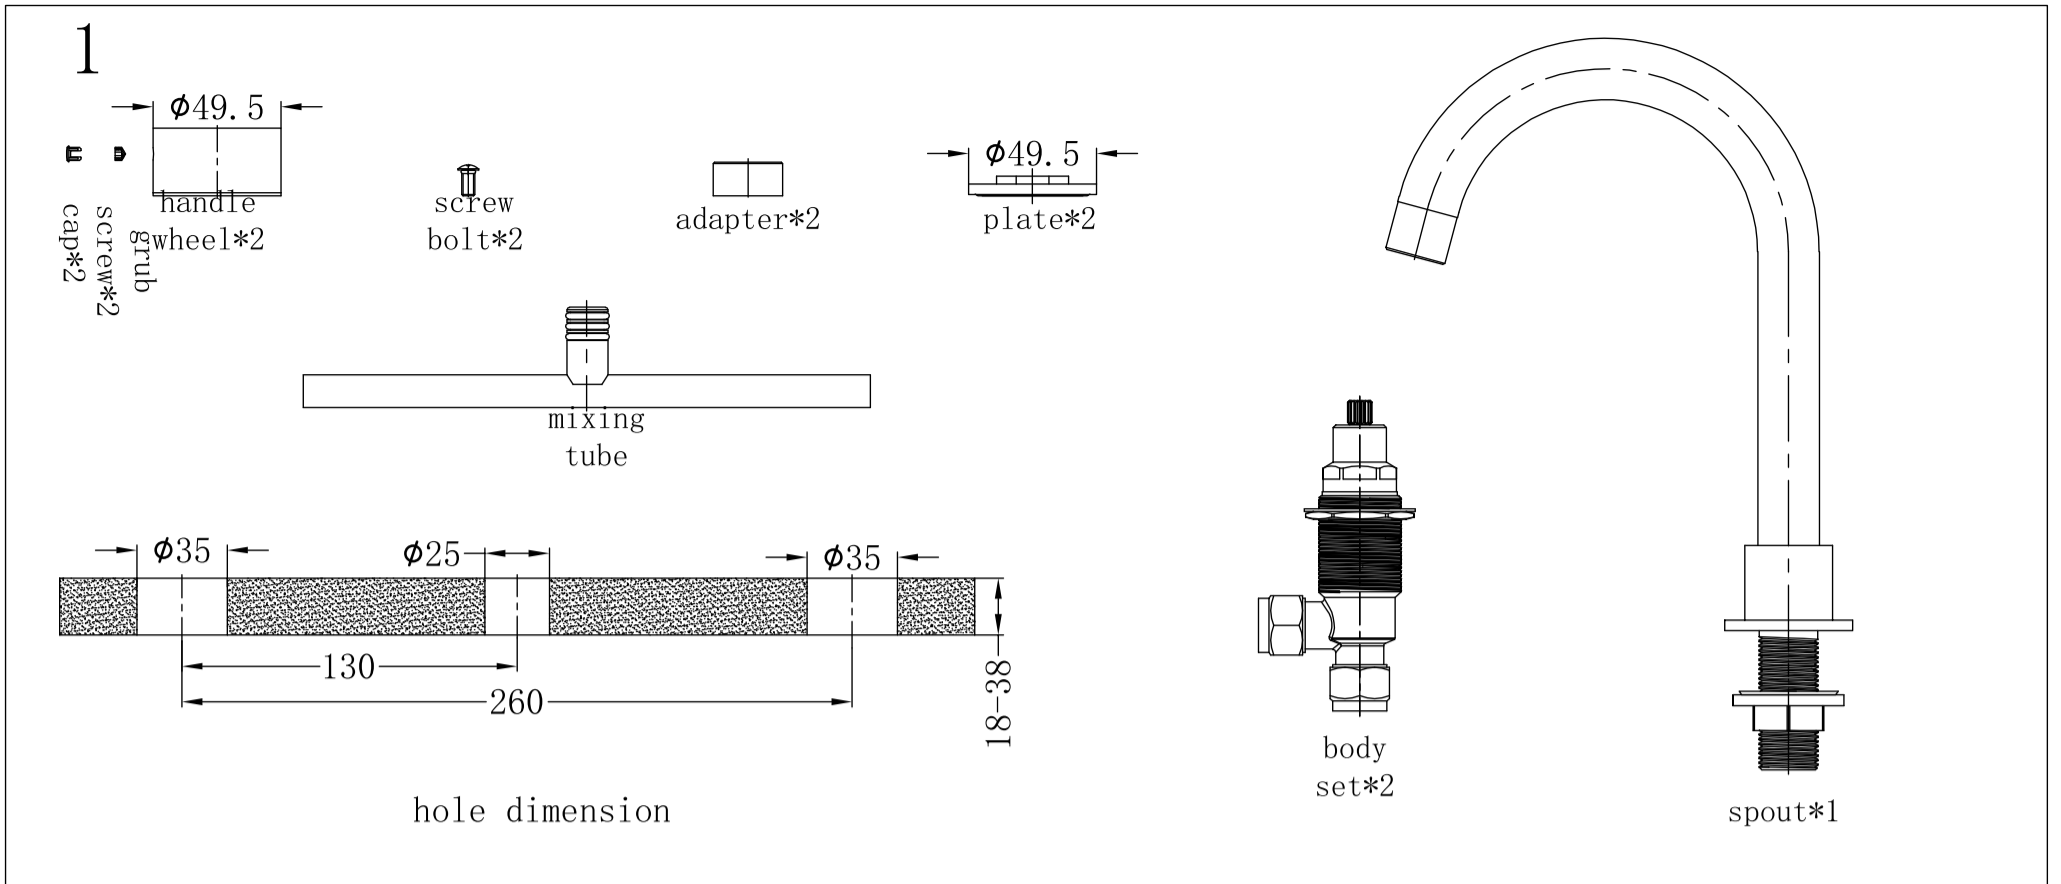

Brushed Gold
NR211703BG

Packaging Includes

2x Handwheels
1x Allen Key
1x Spout
1x Mixing Tube

*Dimensions are nominal measurements only.

Nero