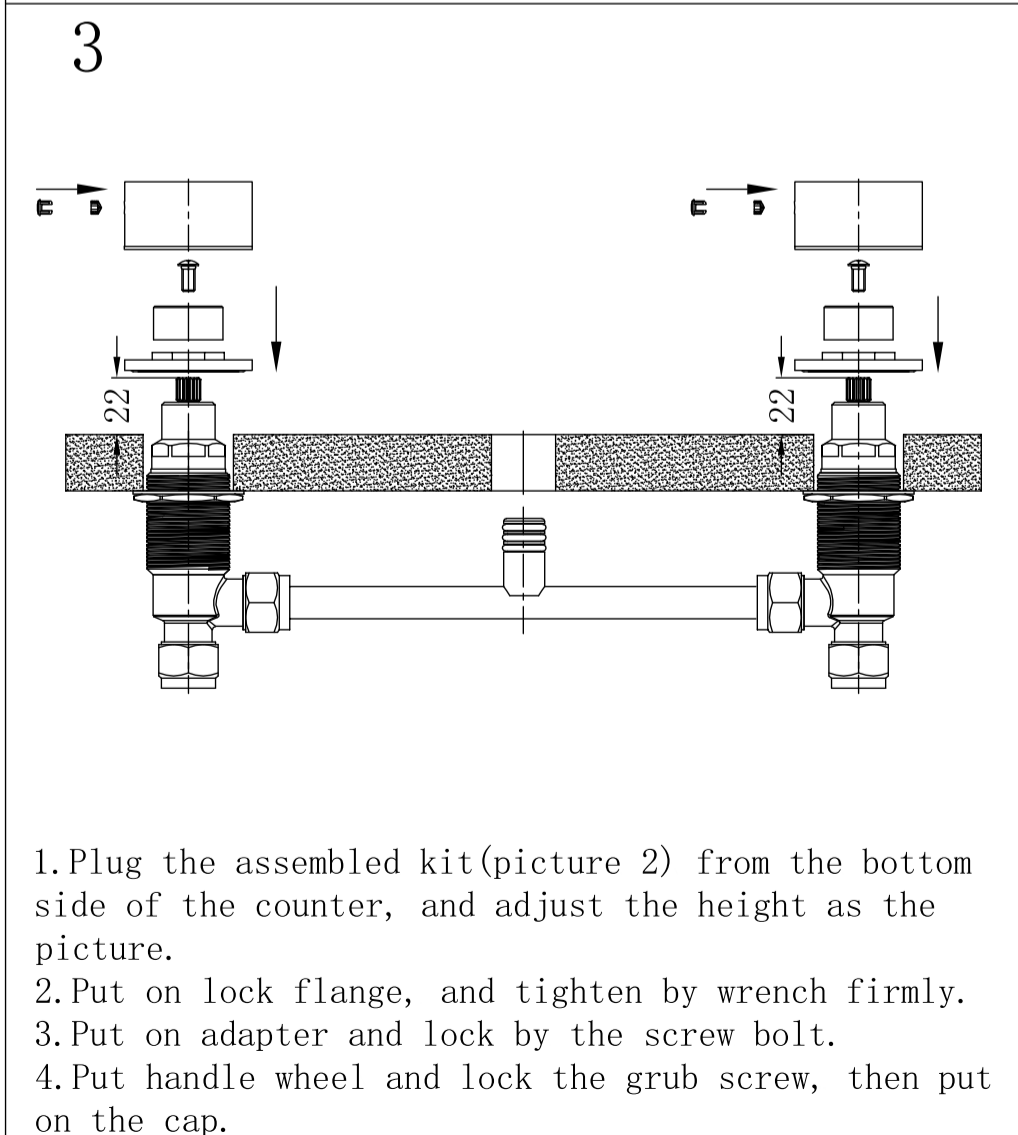

Brushed Gold
NR211703BG

Packaging Includes

2x Handwheels
1x Allen Key
1x Spout
1x Mixing Tube

*Dimensions are nominal measurements only.

Nero