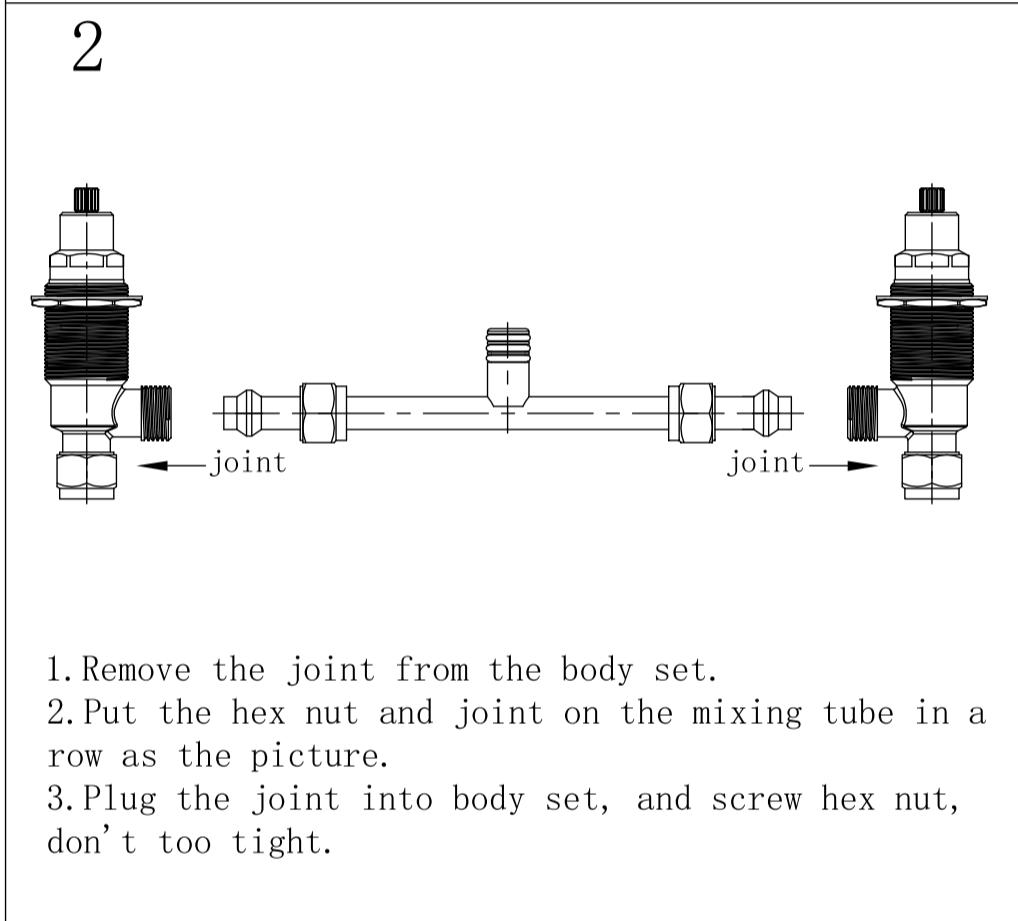

Brushed Gold
NR211703BG

Packaging Includes

2x Handwheels
1x Allen Key
1x Spout
1x Mixing Tube

*Dimensions are nominal measurements only.

Nero