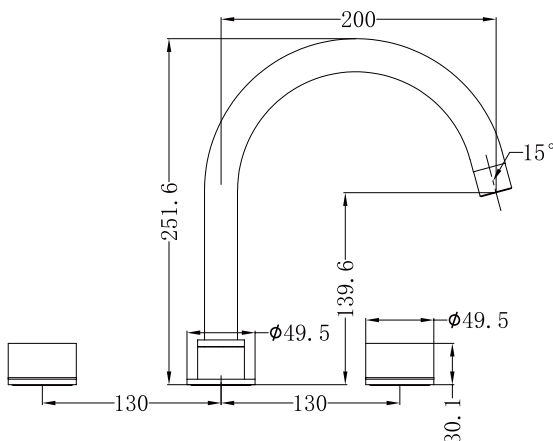

Kara Bath Set

Nero

Versions:202401

Drawing

Specifications

Watermark License

WM-060073

Temperature Rating

Min 1°C-Max 75°C

Pressure Rating

Min 150kpa - Max 500kpa

Finish & SKU

Chrome
NR211703CH

Gun Metal
NR211703GM

Brushed Nickel
NR211703BN

Matte Black
NR211703MB

Brushed Gold
NR211703BG

Packaging Includes

2x Handwheels
1x Allen Key
1x Spout
1x Mixing Tube

*Dimensions are nominal measurements only.

Nero