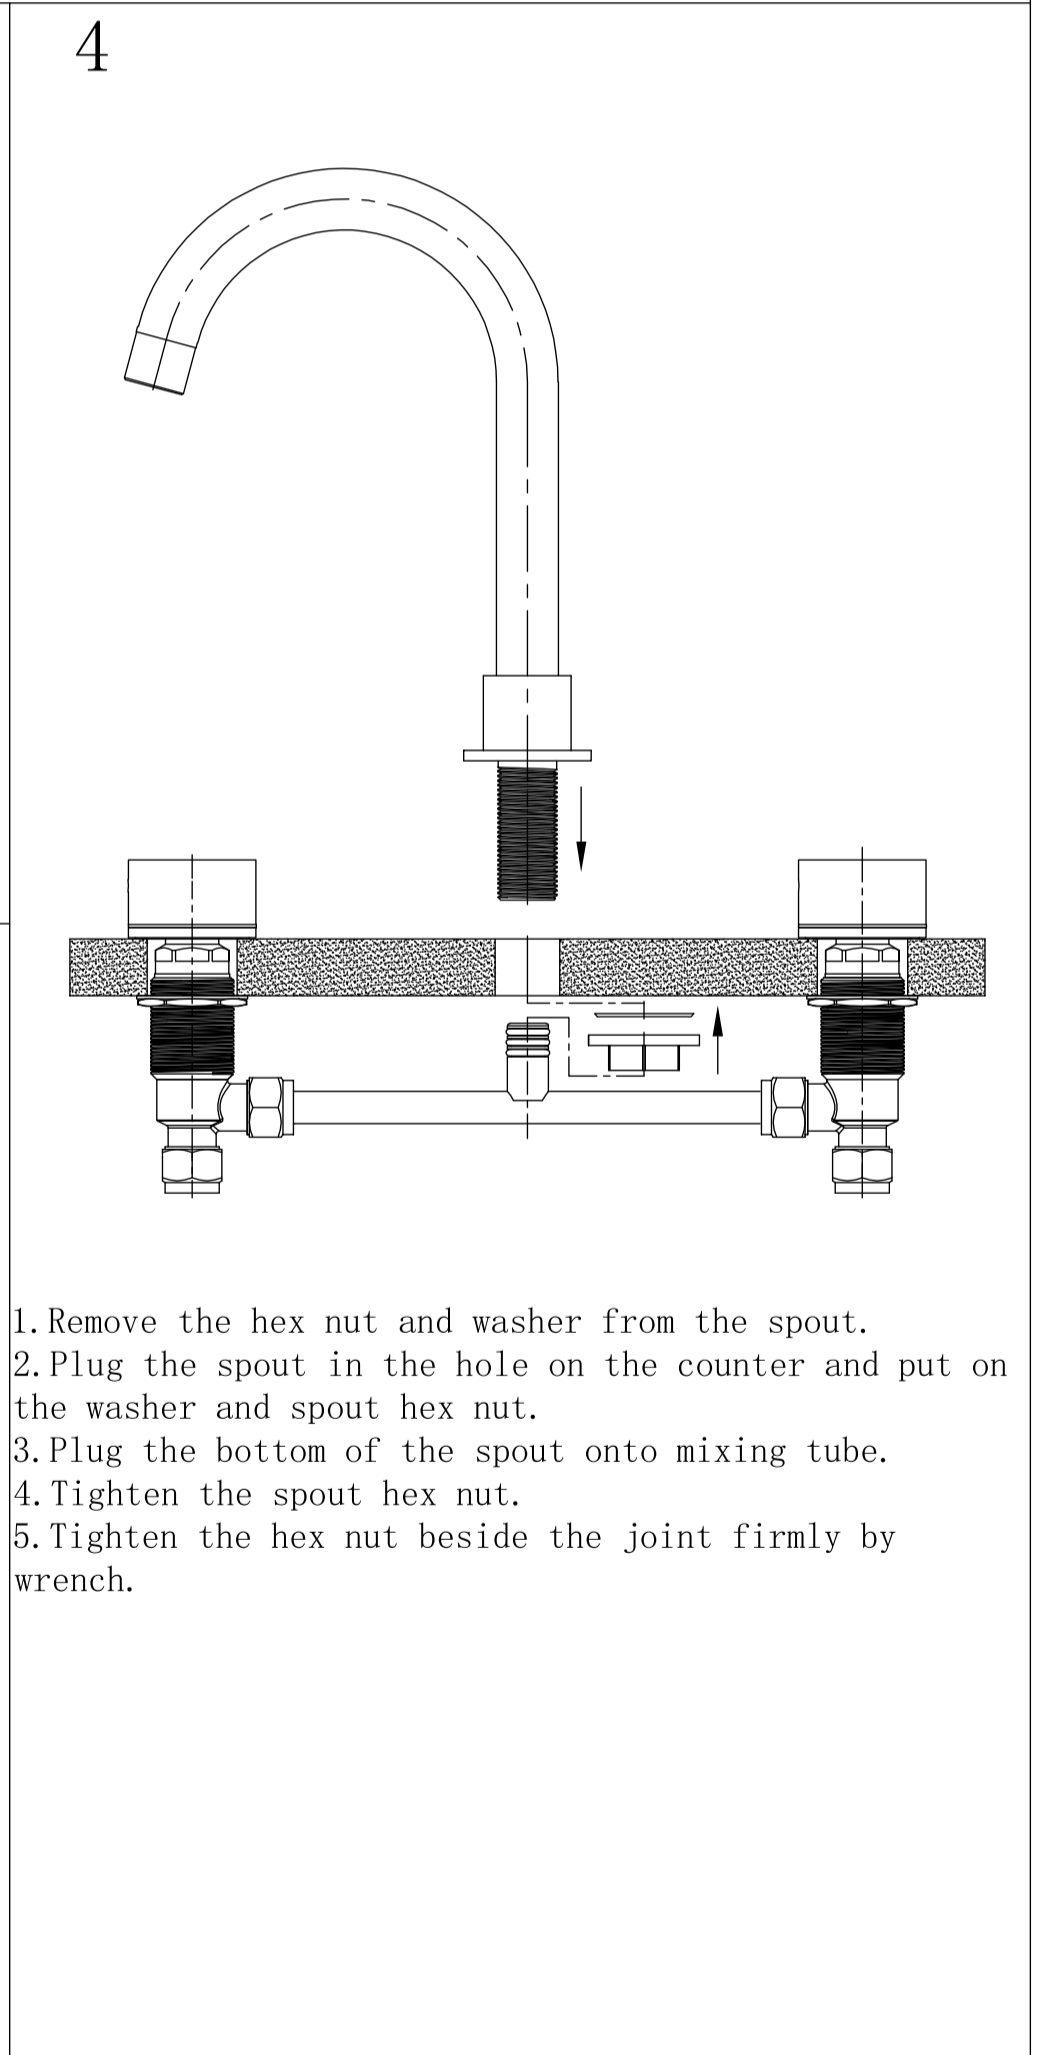

Brushed Gold
NR211703BG

Packaging Includes

2x Handwheels
1x Allen Key
1x Spout
1x Mixing Tube

*Dimensions are nominal measurements only.

Nero