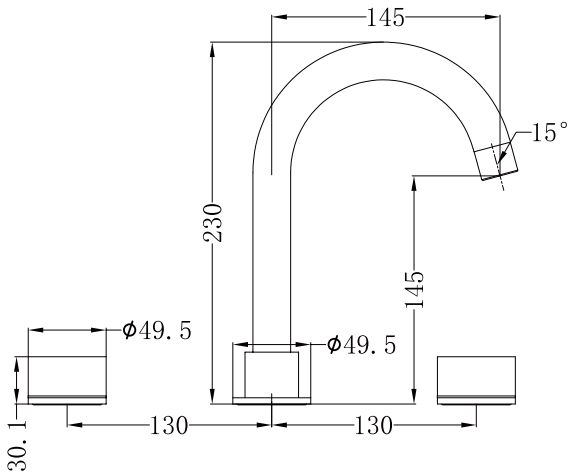

Versions:202401

Drawing

Specifications

Watermark License

WM-060073

Temperature Rating

Min 1°C - Max 75°C

Pressure Rating

Min 150kpa - Max 500kpa

Finish & SKU

Chrome
NR211701CH

Gun Metal
NR211701GM

Brushed Bronze
NR211701BZ

Matte Black
NR211701MB

Brushed Gold
NR211701BG

Brushed Nickel
NR211701BN

Packaging Includes

2x Handwheels
1x Spout
1x Mixing Tube
1x Allen Key

*Dimensions are nominal measurements only.

Nero