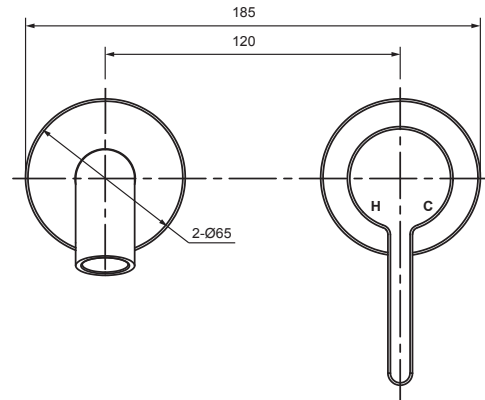

Studio™ Gooseneck Wall Mounted Basin Mixer - Dual Faceplate

This round, geometric tapware range comes in a choice of three finishes and is easy to install.

Features

- Easy to install.
- Hard-wearing finish.
- Suitable for mains pressure.

Colour/Finish

Material

Metal construction.

Included Components

- Wall mounted single function faucet valve.
- Trim kits.

MAINS PRESSURE
WELS RATING
(5 Star, 6L / min)

Technical Details

All measurements shown are in millimetres. Sizes are approximate.

Product Codes			
Product	Polished Chrome	Brushed Nickel	Matte Black
Studio Gooseneck Wall Mounted Basin Mixer - Dual Faceplate	25924A-4-CP	25924A-4-BN	25924A-4-BL

Trusted in New Zealand Since 1982

New Zealand
133 Diana Drive, Glenfield, Auckland, NZ
PO Box 100-146 NSMC, Auckland, 0745
Ph: 0800 100 382 Fax: 0800 66 44 88
www.Englefield.co.nz