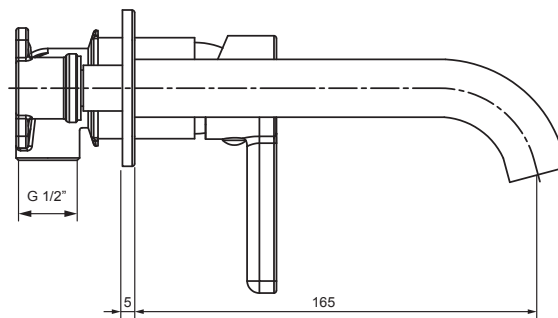

Studio™ Gooseneck Wall Mounted Basin Mixer - Dual Faceplate

This round, geometric tapware range comes in a choice of three finishes and is easy to install.

Features

- Easy to install.
- Hard-wearing finish.
- Suitable for mains pressure.

Colour/Finish

Material

Metal construction.

Included Components

- Wall mounted single function faucet valve.
- Trim kits.

MAINS PRESSURE
WELS RATING
(5 Star, 6L / min)

Technical Details

All measurements shown are in millimetres. Sizes are approximate.

Product Codes			
Product	Polished Chrome	Brushed Nickel	Matte Black
Studio Gooseneck Wall Mounted Basin Mixer - Dual Faceplate	25924A-4-CP	25924A-4-BN	25924A-4-BL

Trusted in New Zealand Since 1982

New Zealand
133 Diana Drive, Glenfield, Auckland, NZ
PO Box 100-146 NSMC, Auckland, 0745
Ph: 0800 100 382 Fax: 0800 66 44 88
www.Englefield.co.nz