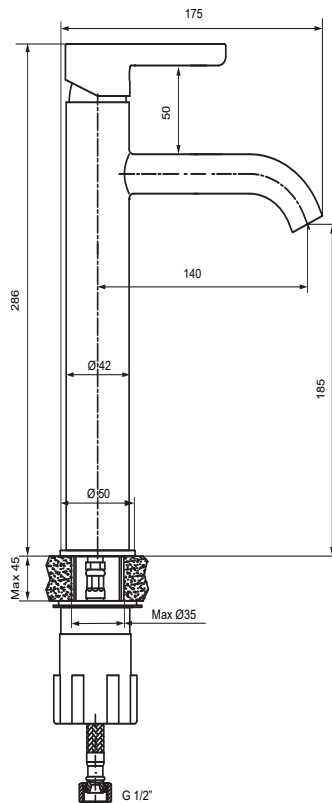

# Studio™ Gooseneck Hob Mounted Tall Basin Mixer

This round, geometric tapware range comes in a choice of three finishes and is easy to install.

**Features**

- Easy to install.
- Hard-wearing finish.
- Suitable for mains pressure.

**Colour/Finish**

**Material**

Metal construction.

**Included Components**

- Fitting kit.
- Braided hoses.

MAINS PRESSURE  
WELS RATING  
(5 Star, 6L / min)

**Technical Details**

All measurements shown are in millimetres. Sizes are approximate.

| Product Codes                     |                 |                |             |
|-----------------------------------|-----------------|----------------|-------------|
| Product                           | Polished Chrome | Brushed Nickel | Matte Black |
| Studio Gooseneck Tall Basin Mixer | 25923A-4-CP     | 25923A-4-BN    | 25923A-4-BL |