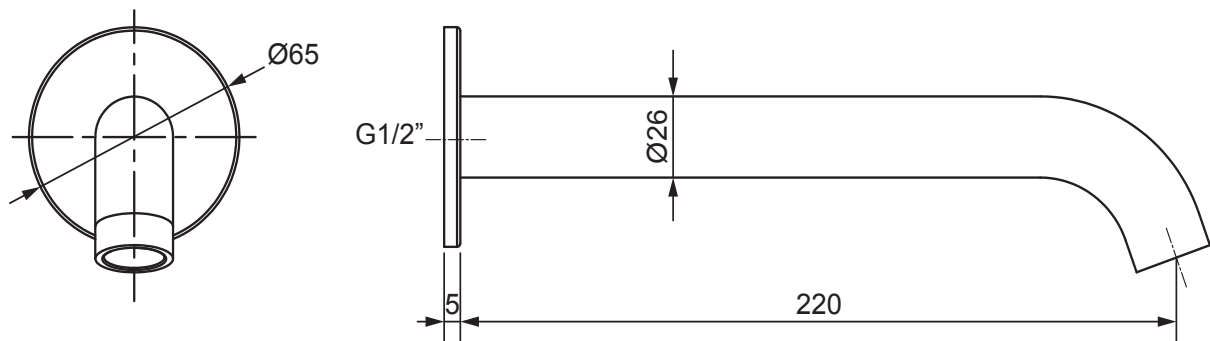

Studio™ Gooseneck Wall Mounted Bath Spout

This round, geometric tapware range comes in a choice of five finishes and is easy to install.

Features

- Easy to install.
- Hard-wearing finish.
- Suitable for mains pressure.

Colour/Finish

				
Polished chrome	Brushed Nickel	Matte Black	Moderne Polished Gold	Gunmetal
			Coming Soon	Coming Soon

Material

Metal construction.

Included Components

- Fitting kit.

Technical Details

All measurements shown are in millimetres. Sizes are approximate.

Product Codes			
Product	Polished Chrome	Brushed Nickel	Matte Black
Studio Gooseneck Basin Mixer	25937A-4-CP	25937A-4-BN	25937A-4-BL

Trusted in New Zealand Since 1982

New Zealand

133 Diana Drive, Glenfield, Auckland, NZ
 PO Box 100-146 NSMC, Auckland, 0745
 Ph: 0800 100 382 Fax: 0800 66 44 88
www.engefield.co.nz