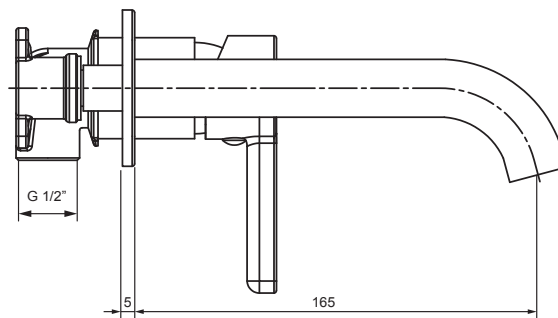

Studio™ Gooseneck Wall Mounted Basin Mixer - Dual Faceplate

This round, geometric tapware range comes in a choice of five finishes and is easy to install.

Features

- Easy to install.
- Hard-wearing finish.
- Suitable for mains pressure.

MAINS PRESSURE
WELS RATING
(5 Star, 6L / min)

Technical Details

All measurements shown are in millimetres. Sizes are approximate.

Product Codes			
Product	Polished Chrome	Brushed Nickel	Matte Black
Studio Gooseneck Wall Mounted Basin Mixer - Dual Faceplate	25924A-4-CP	25924A-4-BN	25924A-4-BL