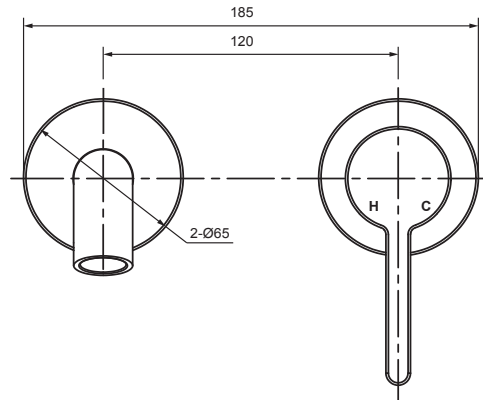

Studio™ Gooseneck Wall Mounted Basin Mixer - Dual Faceplate

This round, geometric tapware range comes in a choice of five finishes and is easy to install.

Features

- Easy to install.
- Hard-wearing finish.
- Suitable for mains pressure.

MAINS PRESSURE
WELS RATING
(5 Star, 6L / min)

Technical Details

All measurements shown are in millimetres. Sizes are approximate.

Product Codes			
Product	Polished Chrome	Brushed Nickel	Matte Black
Studio Gooseneck Wall Mounted Basin Mixer - Dual Faceplate	25924A-4-CP	25924A-4-BN	25924A-4-BL