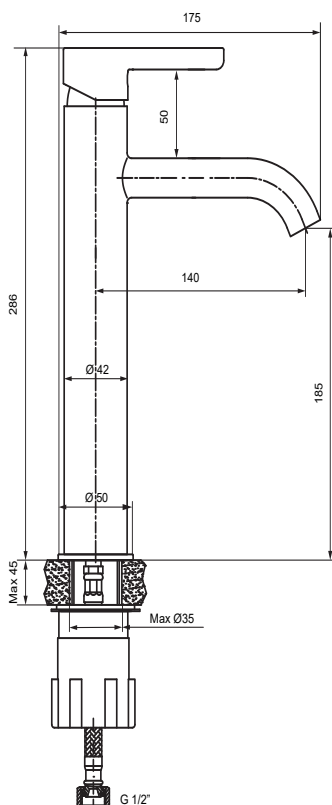

Studio™ Gooseneck Hob Mounted Tall Basin Mixer

This round, geometric tapware range comes in a choice of five finishes and is easy to install.

Features

- Easy to install.
- Hard-wearing finish.
- Suitable for mains pressure.

Colour/Finish

				
Polished chrome	Brushed Nickel	Matte Black	Moderne Polished Gold Coming Soon	Gunmetal Coming Soon

Material

Metal construction.

Included Components

- Fitting kit.
- Braided hoses.

MAINS PRESSURE
WELS RATING
(5 Star, 6L / min)

Technical Details

All measurements shown are in millimetres. Sizes are approximate.

Product Codes			
Product	Polished Chrome	Brushed Nickel	Matte Black
Studio Gooseneck Tall Basin Mixer	25923A-4-CP	25923A-4-BN	25923A-4-BL