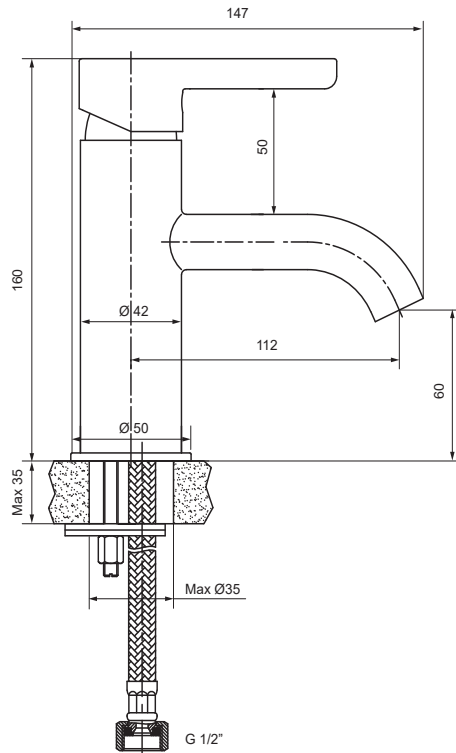

Colour/Finish

				
Polished chrome	Brushed Nickel	Matte Black	Moderne Polished Gold Coming soon	Gunmetal Coming soon

Material

Metal construction.

Included Components

- Fitting kit.
- Braided hoses.

MAINS PRESSURE
WELS RATING
(5 Star, 6L / min)

Technical Details

All measurements shown are in millimetres. Sizes are approximate.

Product Codes			
Product	Polished Chrome	Brushed Nickel	Matte Black
Studio Gooseneck Basin Mixer	25922A-4-CP	25922A-4-BN	25922A-4-BL