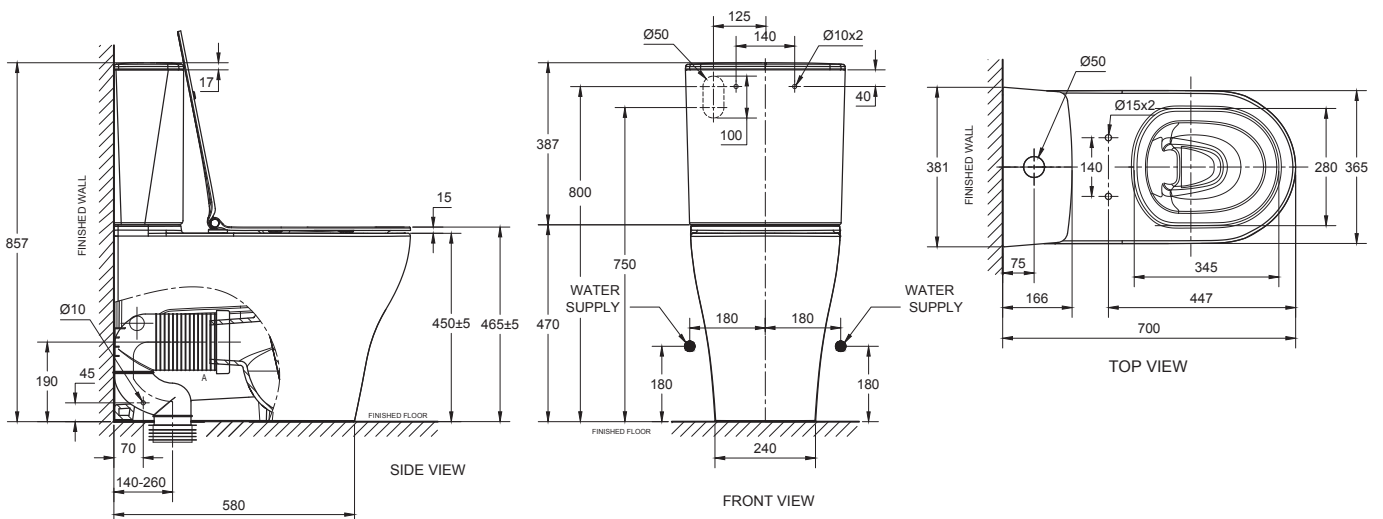

American Standard

Raising The Standard

Backed by more than 140 years of pioneering legacy, American Standard continues to raise the bar in delivering dependable bathroom solutions that combine thoughtful designs and innovative technologies to create inviting bathroom sanctuaries offering ultimate comfort and performance to its customers.

Distributed by

robertson®
BATHWARE
— SINCE 1987 —

PH: +64 (0)9 573 0490

FAX: +64 (0)9 573 0495

EMAIL: sales@robertson.co.nz

AUCKLAND
25 Vestey Drive, Mt Wellington

WELLINGTON
23 Marion St, Te Aro

ROBERTSON.CO.NZ