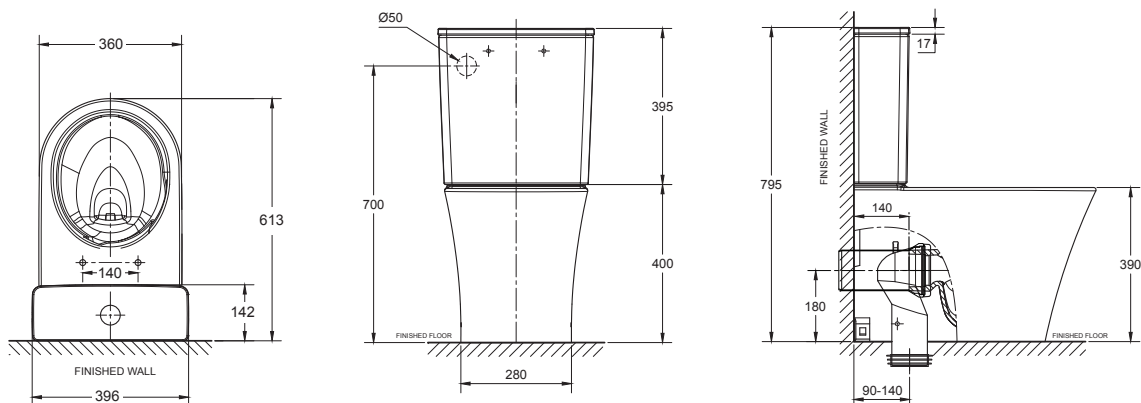

American Standard

Raising The Standard

Backed by more than 140 years of pioneering legacy, American Standard continues to raise the bar in delivering dependable bathroom solutions that combine thoughtful designs and innovative technologies to create inviting bathroom sanctuaries offering ultimate comfort and performance to its customers.

Distributed by

robertson®
BATHWARE
— SINCE 1987 —

PH: +64 (0)9 573 0490
FAX: +64 (0)9 573 0495
EMAIL: sales@robertson.co.nz

AUCKLAND
25 Vestey Drive, Mt Wellington
WELLINGTON
23 Marion St, Te Aro

ROBERTSON.CO.NZ