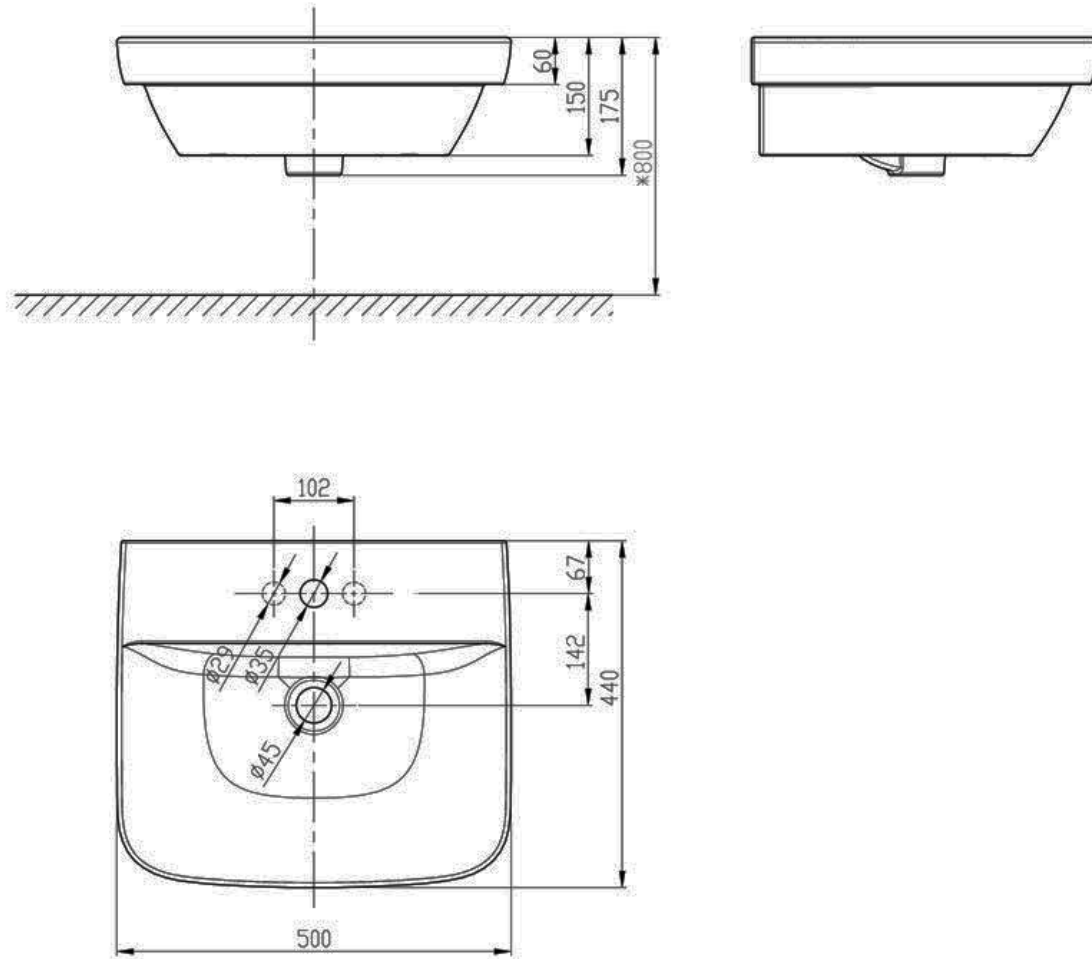

CYGNET INSET BASIN 500 X 440 1TH

12921.10
$489

American Standard

Residential/Light Commercial

Suitable for Residential/Light Commercial Use (Kitchens, Bathrooms and Laundries in Motels, Hotels and Retirement Villages)

10

Guarantee

10 Year Guarantee

Tap hole

1 Tap Hole

Dimensions

500 (L) x 440 (W) x 175 (H)mm

ThinEdge Technology

Made with our latest technology for a sleek silhouette

Pro-Guard

Proguard, which is applied to the ceramic, prevents silica in the water from adhering to the surface, inhibiting the build-up of water stains.