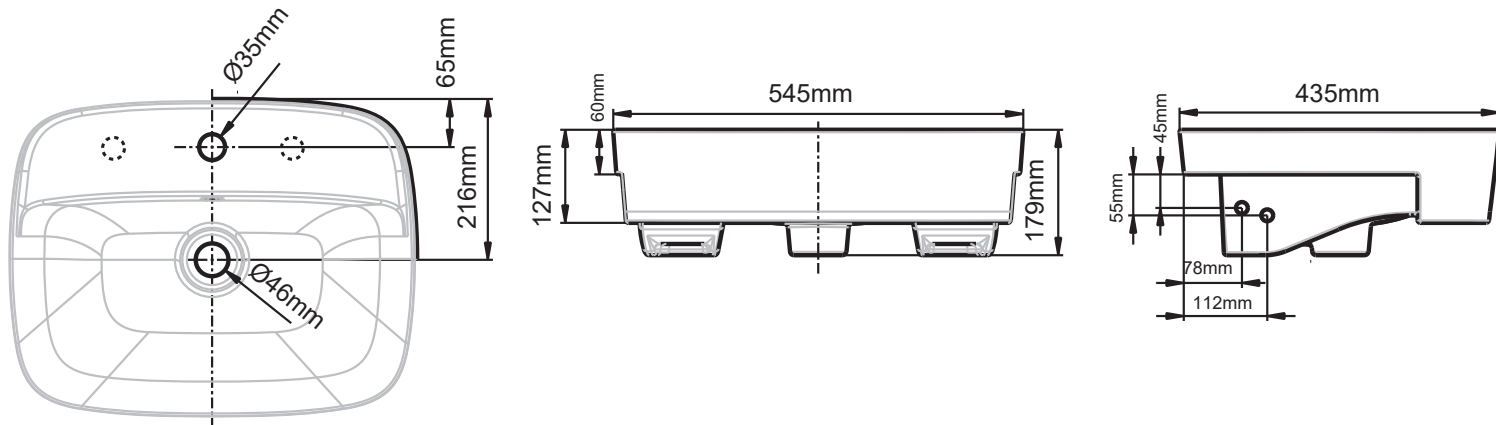

CCAS0320-1010410F0

Semi Recessed

Recommended use

Domestic, hotel and commercial

KEY SPECIFICATIONS

- Finish: White
- Integral overflow: Yes
- Fixing: Fixing kit included
- Tap hole: 1TH
- Plug and waste: Suits 32 x 40mm waste (not included)
- Template: Supplied with product
- Warranty: 10 years

FEATURES

- Material: Vitreous china
- Overall dimensions (mm): L551xW429xH125mm

SHIPPING WEIGHT

- Gross Weight: 10kg