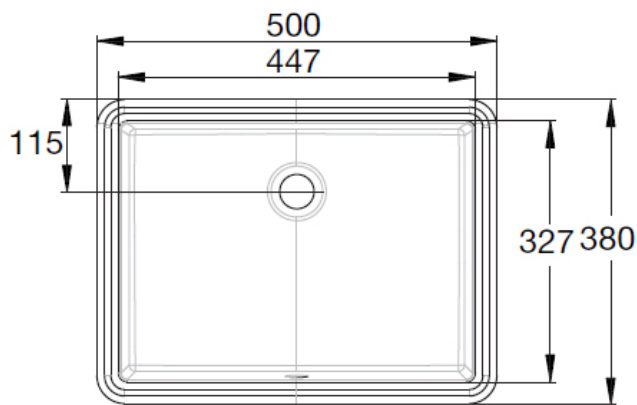

## HERON UNDERMOUNT BASIN 500 X 380MM NTH

13606.10

\$439

*American Standard*

Residential/Light  
Commercial Use

Suitable for Residential/Light Commercial Use (Kitchens, Bathrooms and Laundries in Hotels, Motels and Retirement Villages).

10

Guarantee

10 Year Guarantee

Hand Finished

Hand Finished Vitreous China.

VC Allowance

Please give an allowance of 10mm (-/+ ) for all Vitreous China basin dimensions.

The perfect blend of practicality and contemporary style, bringing it's own beauty to any bathroom environment. Bring a refined flair with this curvaceous traditional suite.