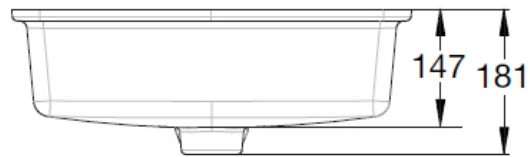

## HERON UNDERMOUNT BASIN 500 X 380MM NTH

13606.10

\$439

*American Standard*

Residential/Light  
Commercial Use

Suitable for Residential/Light Commercial Use (Kitchens, Bathrooms and Laundries in Hotels, Motels and Retirement Villages).

10

Guarantee

10 Year Guarantee

Hand Finished

Hand Finished Vitreous China.

VC Allowance

Please give an allowance of 10mm (-/+ ) for all Vitreous China basin dimensions.

The perfect blend of practicality and contemporary style, bringing it's own beauty to any bathroom environment. Bring a refined flair with this curvaceous traditional suite.