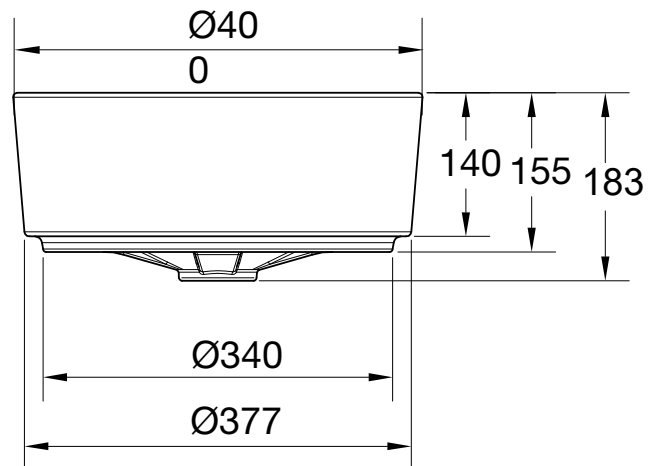

CL0509I-6DACTLA

Vessel

Recommended use

Domestic, hotel and commercial

KEY SPECIFICATIONS

- Finish: White
- Integral overflow: Yes
- Fixing: Sealed to bench top
- Tap hole: NTH
- Plug and waste: Suits 32 x 40mm waste (not included)
- Template: Supplied with product
- Warranty: 10 years

FEATURES

- Material: Vitreous china
- Overall dimensions (mm): 400 x 140mm

SHIPPING WEIGHT

- Gross Weight: 10kg