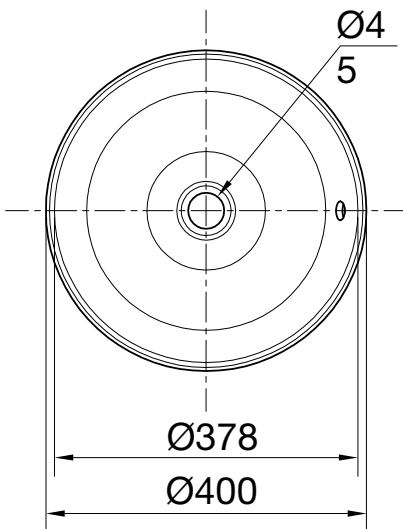

CL0509I-6DACTLA

Vessel

Recommended use

Domestic, hotel and commercial

KEY SPECIFICATIONS

- Finish: White
- Integral overflow: Yes
- Fixing: Sealed to bench top
- Tap hole: NTH
- Plug and waste: Suits 32 x 40mm waste (not included)
- Template: Supplied with product
- Warranty: 10 years

FEATURES

- Material: Vitreous china
- Overall dimensions (mm): 400 x 140mm

SHIPPING WEIGHT

- Gross Weight: 10kg