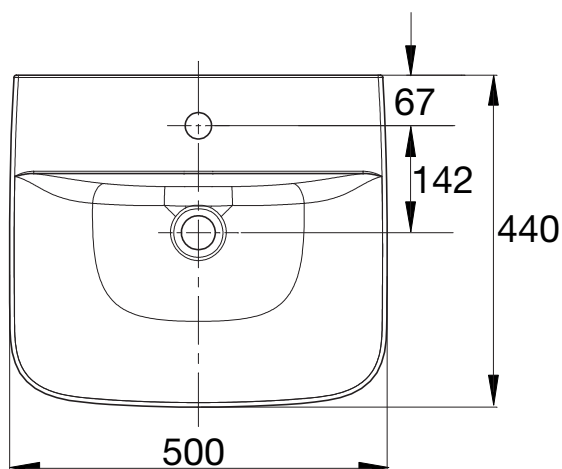

CCASF414-1010410F0

Semi inset

Recommended use

Domestic, hotel and commercial

KEY SPECIFICATIONS

- Finish: White
- Integral overflow: Yes
- Fixing: Sealed to bench top
- Tap hole: 1TH
- Plug and waste: Suits 32 x 40mm waste (not included)
- Template: Supplied with product
- Warranty: 10 years

FEATURES

- Material: Fine Fire Clay
- Overall dimensions (mm): L500 x W440 x H60

SHIPPING WEIGHT

- Gross Weight: 13.25kg