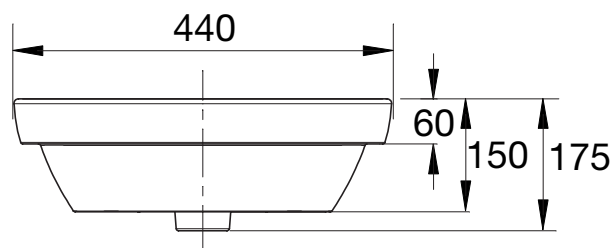

CCASF414-1010410F0

Semi inset

Recommended use

Domestic, hotel and commercial

KEY SPECIFICATIONS

- Finish: White
- Integral overflow: Yes
- Fixing: Sealed to bench top
- Tap hole: 1TH
- Plug and waste: Suits 32 x 40mm waste (not included)
- Template: Supplied with product
- Warranty: 10 years

FEATURES

- Material: Fine Fire Clay
- Overall dimensions (mm): L500 x W440 x H60

SHIPPING WEIGHT

- Gross Weight: 13.25kg