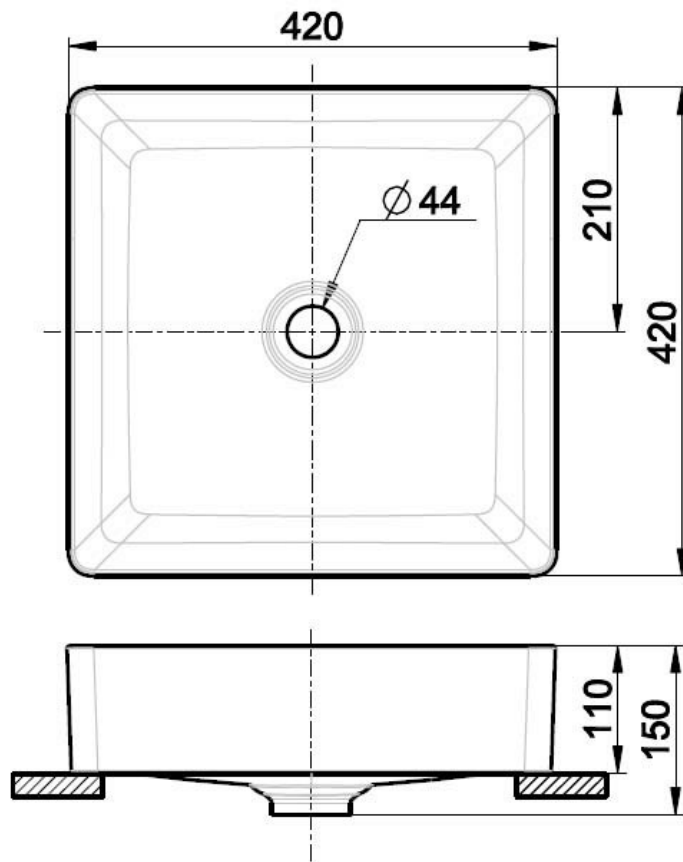

ACACIA SUPASLEEK VESSEL BASIN 420MM NTH

14617.10

\$375

American Standard

10

Guarantee

10 Year Guarantee

ThinEdge Technology

Made with our latest technology for a sleek silhouette

Hand Finished

Hand Finished Vitreous China.

VC Allowance

Please give an allowance of 10mm (-/+) for all Vitreous China basin dimensions.

Inspired by architectural slim, Acacia SupaSleek now boasts an ultra-sleek edge for that sleeker, modern style with zero compromises on comfort and technology. Look no further. Slim is the new now.