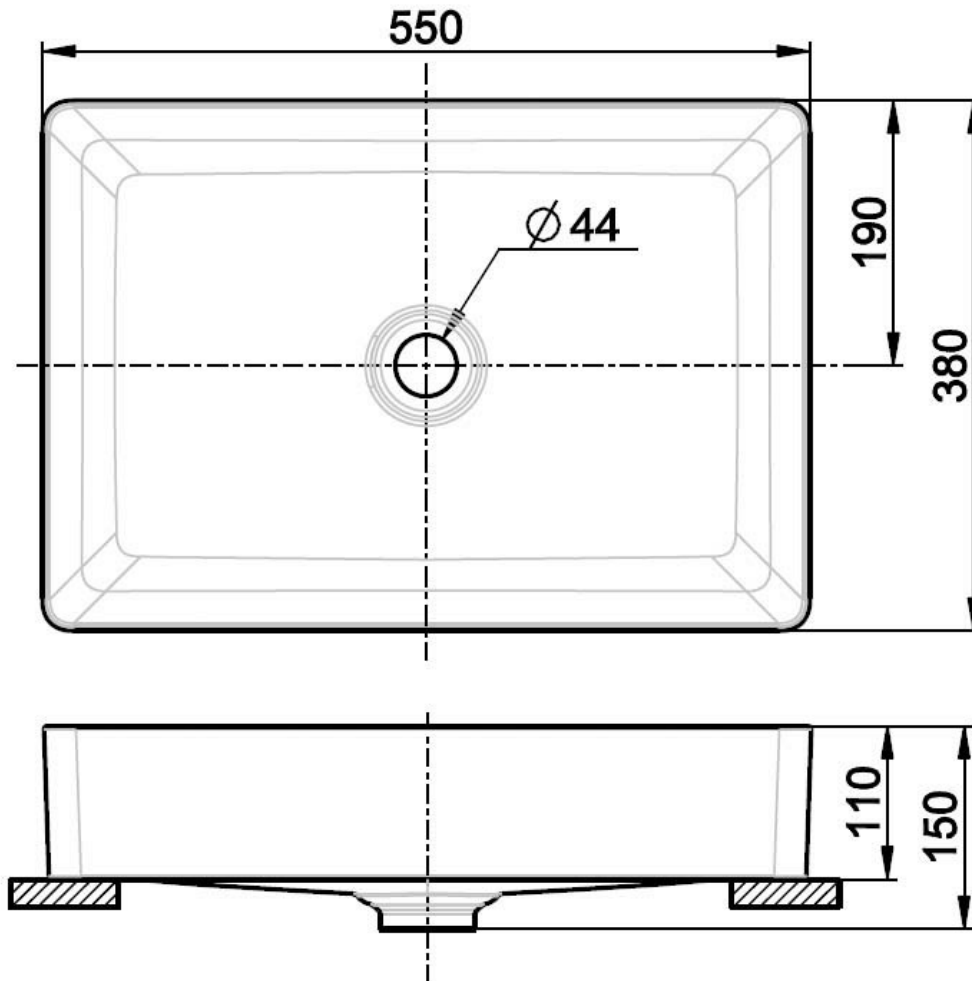

ACACIA SUPASLEEK VESSEL BASIN 550MM NTH

14618.10

\$385

American Standard

Residential/Light
Commercial Use

Suitable for Residential/Light Commercial Use (Kitchens,
Bathrooms and Laundries in Hotels, Motels and
Retirement Villages).

VC Allowance

Please give an allowance of 10mm (-/+) for all Vitreous
China basin dimensions.

Inspired by architectural slim, Acacia SupaSleek now boasts an ultra-sleek edge for that sleeker, modern style with zero compromises on comfort and technology. Look no further. Slim is the new now.