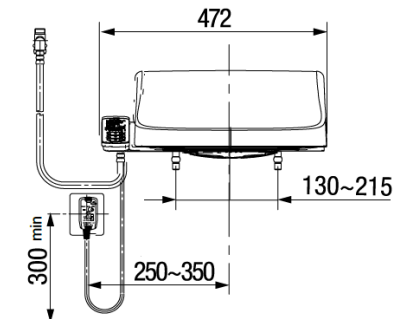

CEAS7SS1-0100510R0

Ebidet

Recommended use Domestic, hotel and commercial

KEY SPECIFICATIONS

- Material: Polypropylene
- Power supply height: Minimum 300mm from floor
- Pressure rating: 500kPa maximum
- Warranty: Domestic use 2 years
- Spare parts & labour 12 months

FEATURES

- Anti-bacterial surface on control panel
- Adjustable seat and water temperature
- Adjustable dryer temperature
- Dual nozzle
- One touch power saver

SHIPPING WEIGHT

- Gross Weight: 5.9kg