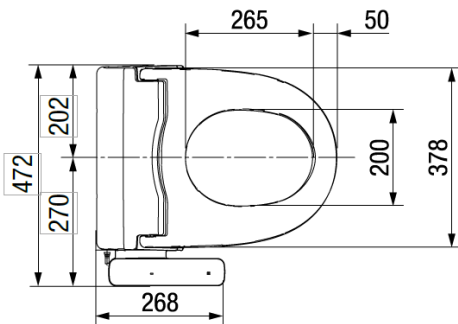

CEAS7SS1-0100510R0

Ebidet

Recommended use Domestic, hotel and commercial

KEY SPECIFICATIONS

- Material: Polypropylene
- Power supply height: Minimum 300mm from floor
- Pressure rating: 500kPa maximum
- Warranty: Domestic use 2 years
- Spare parts & labour 12 months

FEATURES

- Anti-bacterial surface on control panel
- Adjustable seat and water temperature
- Adjustable dryer temperature
- Dual nozzle
- One touch power saver

SHIPPING WEIGHT

- Gross Weight: 5.9kg