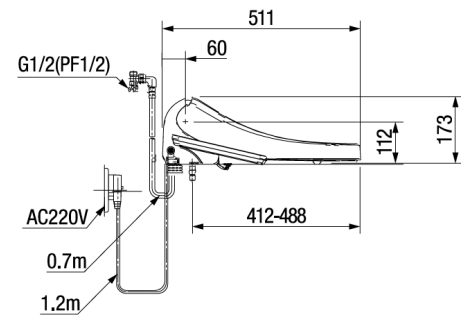

CEAS7SS1-0100510R0

Ebidet

Recommended use Domestic, hotel and commercial

KEY SPECIFICATIONS

- Material: Polypropylene
- Power supply height: Minimum 300mm from floor
- Pressure rating: 500kPa maximum
- Warranty: Domestic use 2 years
- Spare parts & labour 12 months

FEATURES

- Anti-bacterial surface on control panel
- Adjustable seat and water temperature
- Adjustable dryer temperature
- Dual nozzle
- One touch power saver

SHIPPING WEIGHT

- Gross Weight: 5.9kg