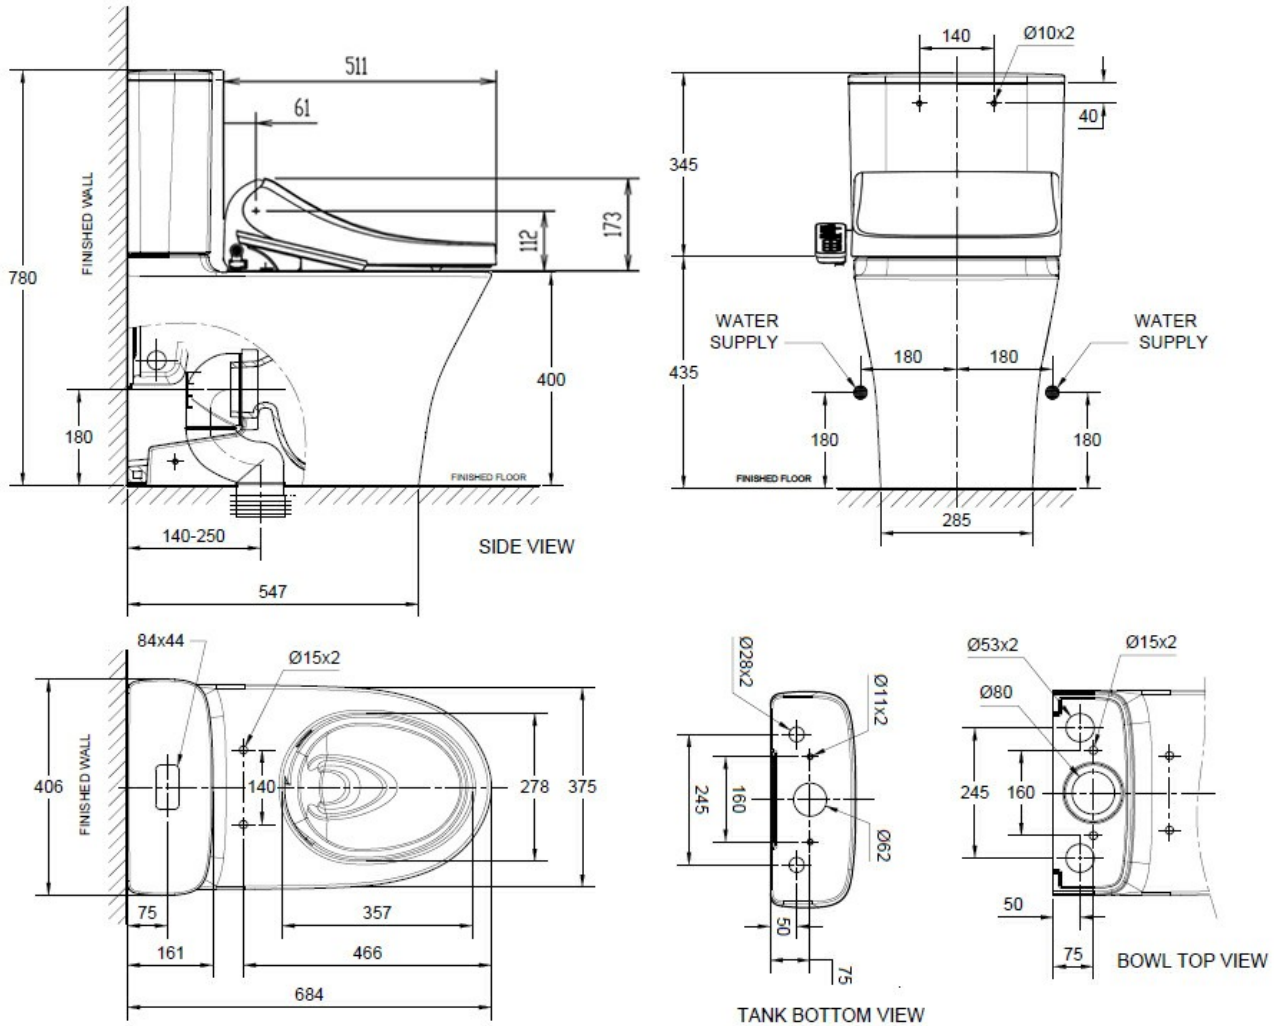

SIGNATURE SPALET CC BTW SUITE BOTTOM INLET

15054.10
$2579

American Standard

Residential/Light Commercial Use

Suitable for Residential/Light Commercial Use (Kitchens, Bathrooms and Laundries in Hotels, Motels and Retirement Villages).

1

Guarantee

1 Year Guarantee (On Pristine E-Bidet Seat)

10

Guarantee

10 Year Guarantee (on Signature Toilet)

4 Star WELS rating (Toilets)

Allows for a 4.5 litre large flush and a 3 litre half flush

RCM

Certified to RCM (Regulatory Compliance Mark) requirements