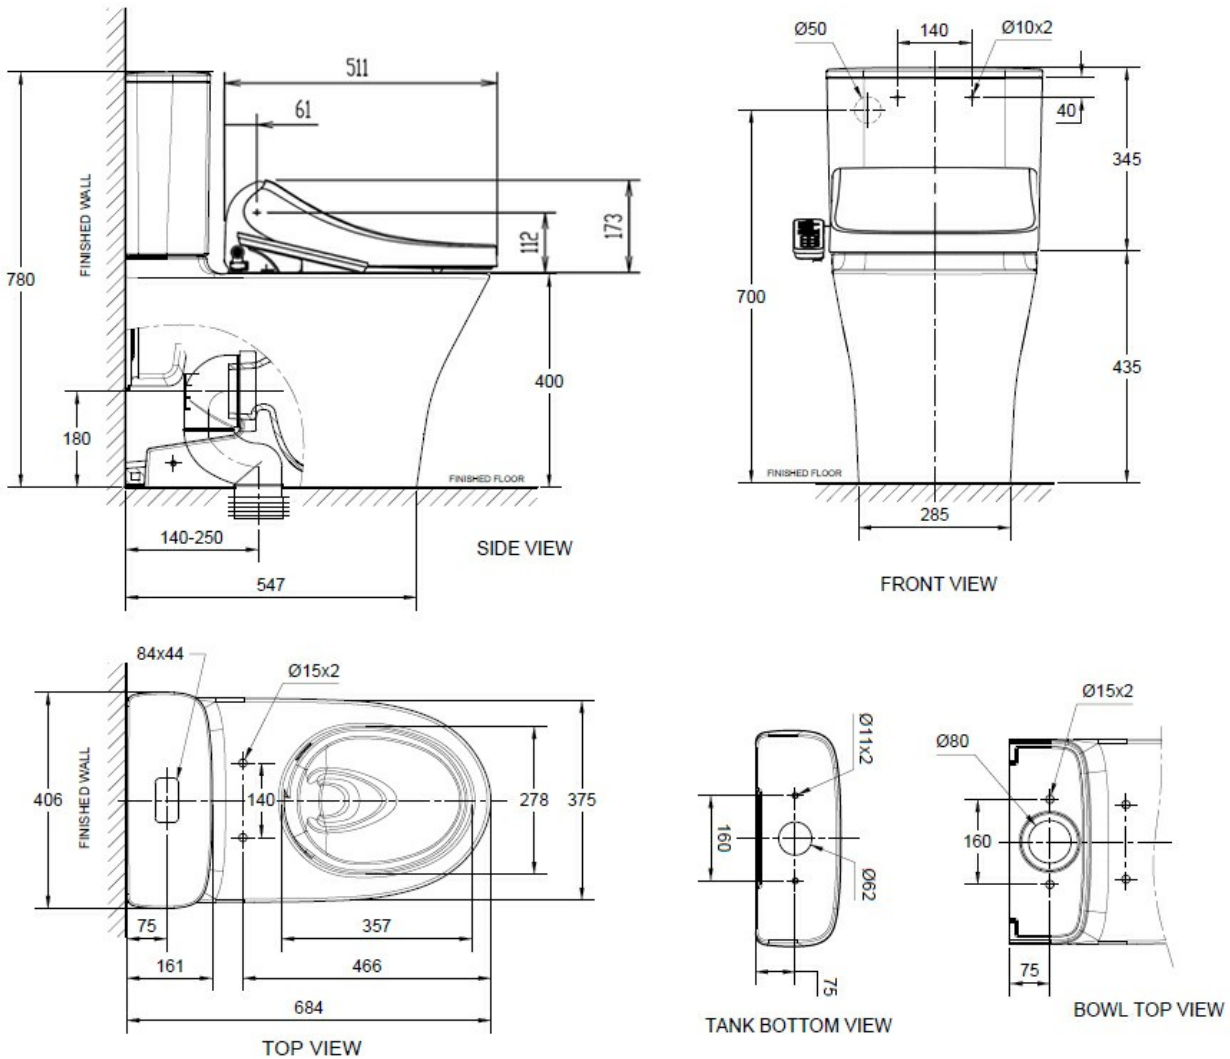

SIGNATURE SPALET CC BTW SUITE TOP INLET

15055.10
\$2579

American Standard

Residential/Light Commercial Use

Suitable for Residential/Light Commercial Use (Kitchens, Bathrooms and Laundries in Hotels, Motels and Retirement Villages).