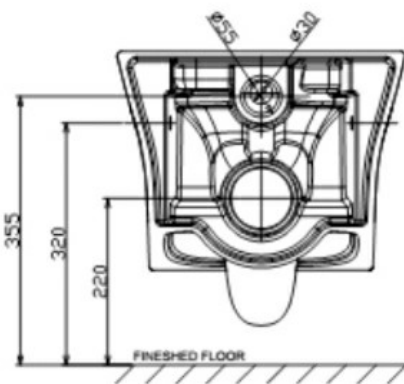

SIGNATURE SPALET WALL HUNG PAN WHITE

15057.10

\$2295

American Standard

TOP VIEW

BACK VIEW

SIDE VIEW

Residential/Light
Commercial Use