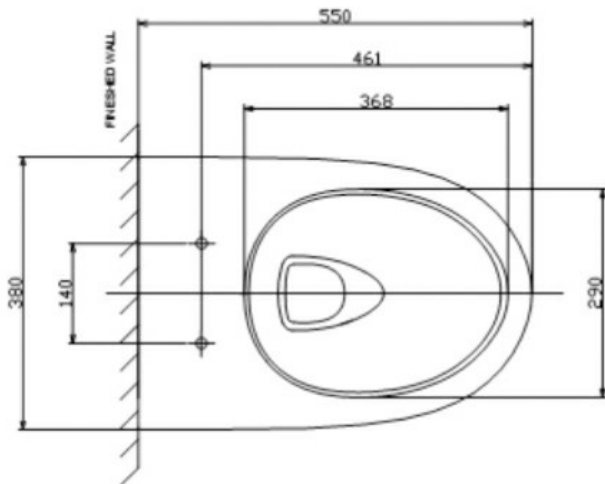

SIGNATURE SPALET WALL HUNG PAN WHITE

15057.10

\$2295

American Standard

TOP VIEW

BACK VIEW

SIDE VIEW

Residential/Light
Commercial Use