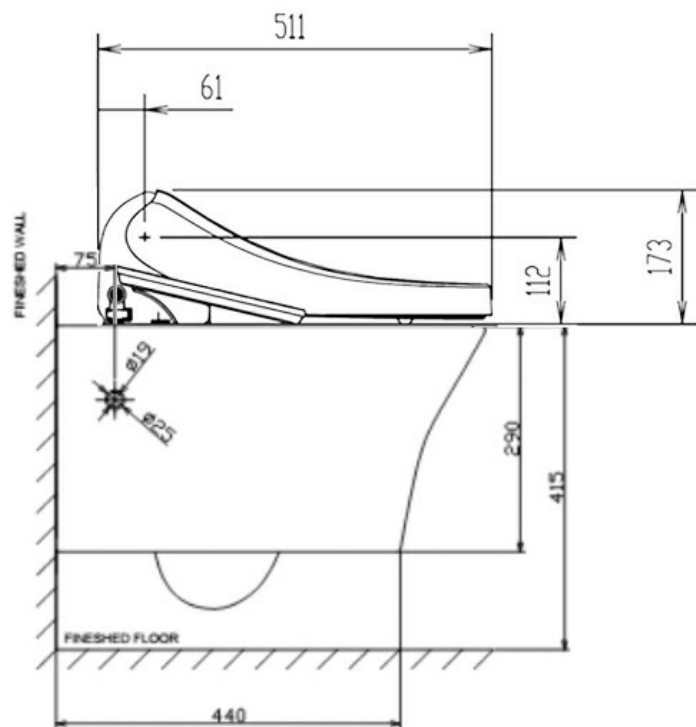

SIGNATURE SPALET WALL HUNG PAN WHITE

15057.10

\$2295

American Standard

TOP VIEW

BACK VIEW

SIDE VIEW

Residential/Light
Commercial Use