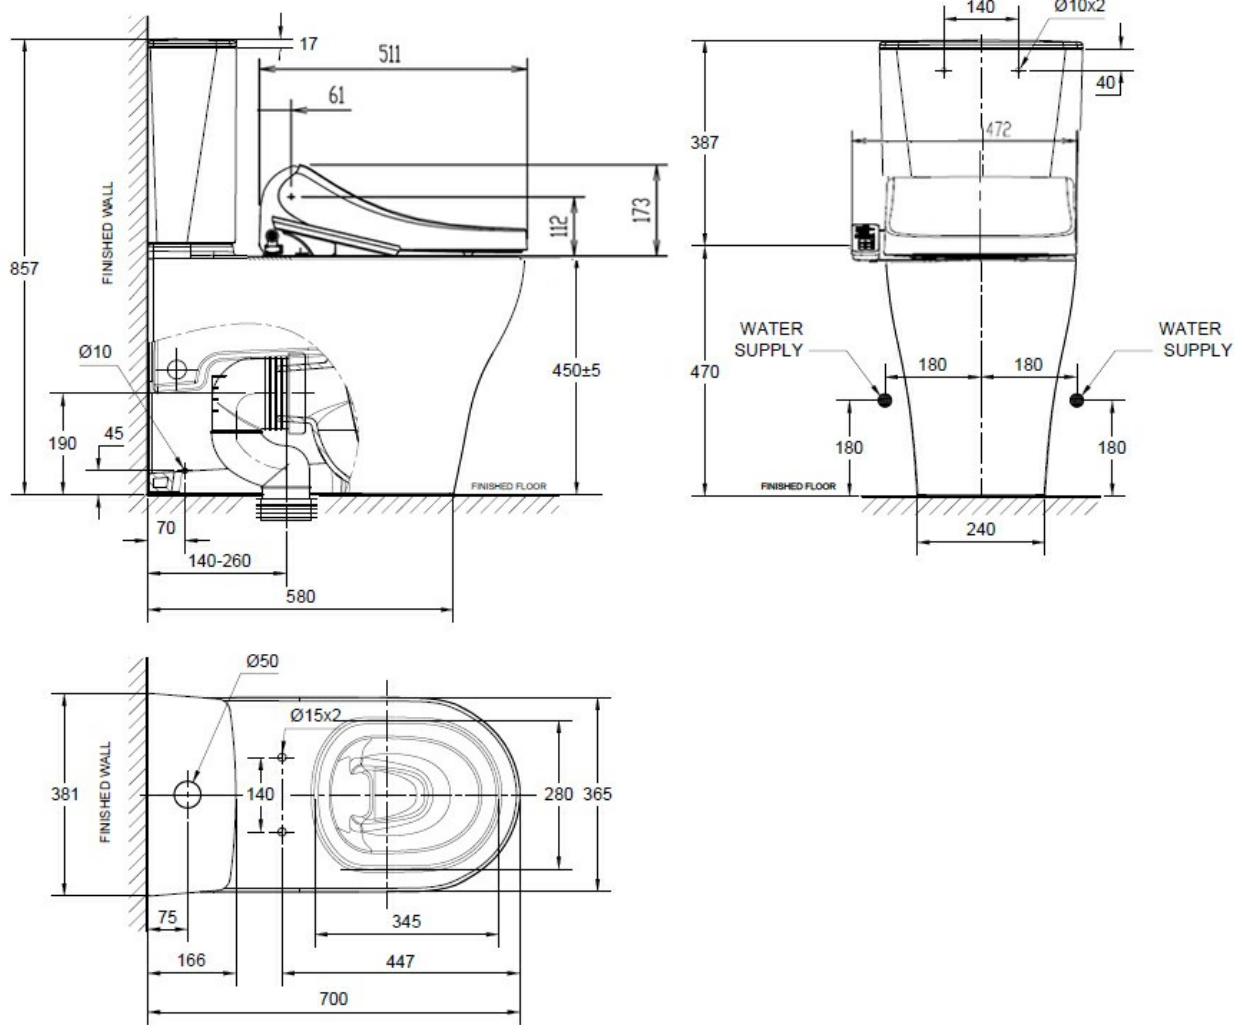

CYGNET HYGIENE OVERHEIGHT SPALET ACCESSIBLE SUITE
BOTTOM INLET

American Standard

12994.10

$2629

Residential/Light Commercial Use

Suitable for Residential/Light Commercial Use (Kitchens, Bathrooms and Laundries in Hotels, Motels and Retirement Villages).

1

Guarantee

1 Year Guarantee on toilet seat and cistern parts

10

Guarantee

10 Year Guarantee on Vitreous China

4 Star WELS rating (Toilets)

Allows for a 4.5 litre large flush and a 3 litre half flush

RCM