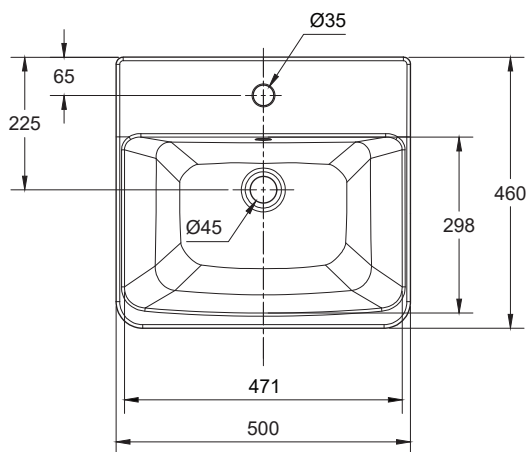

LAVATORY

Installation Manual

Heron

Semi Counter Basin

American Standard

— x1

— x1

— x1

— x1

1

2

3