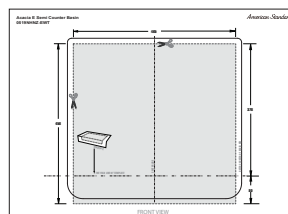

LAVATORY

Installation Manual

Heron

Semi Counter Basin

American Standard

— x1

— x1

— x1

— x1

1

2

3