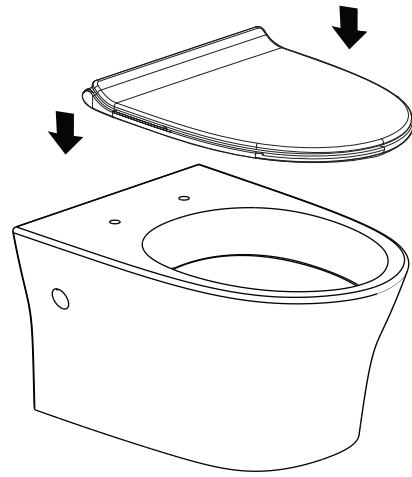

5

6

7

Installation shall be in accordance with AS/NZS3500.1 and AS/NZS3500.2.