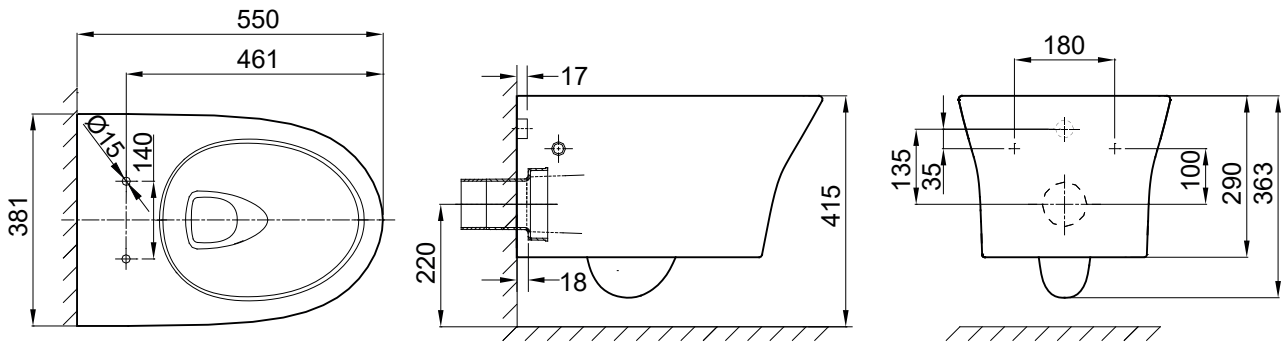

Signature Wall Hung Pan

CCAS3140

American Standard

CCAS3140-
3W20400R0

x1

x1

CL6155M-
6D

x1