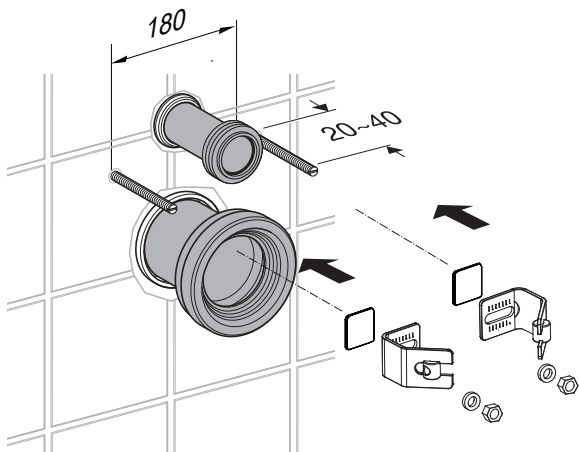

Signature Wall Hung Pan

CCAS3140

American Standard

CCAS3140-
3W20400R0

x1

x1

CL6155M-
6D

x1