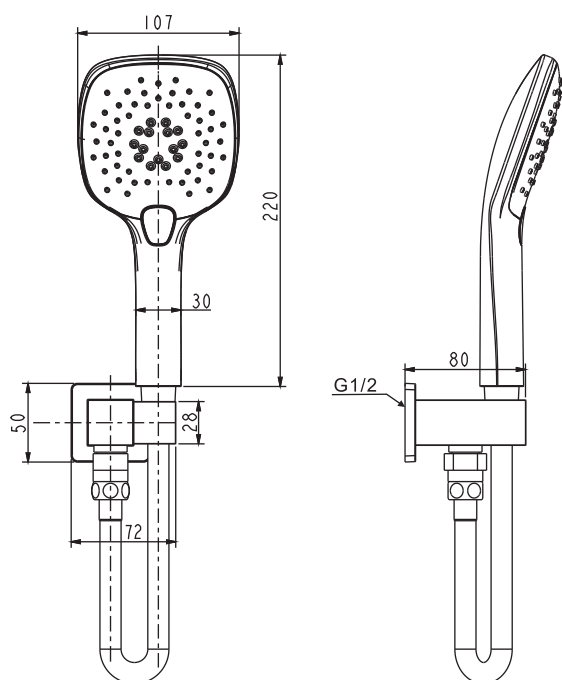

To ensure that your installation proceeds smoothly, please read this instructions carefully before you begin.

American Standard

FFAS9A17-000500BN0

Cygnets Hand Shower
with Wall Bracket 3 Function – Square

Installation &
Operation Instruction

Dimension

Unit: mm

Installation

Parts List

Notice

Remove all impurity in pipes before beginning to avoid clogging.
When you repair the product you will need to shut off hot/cold water supply by closing the water supply.