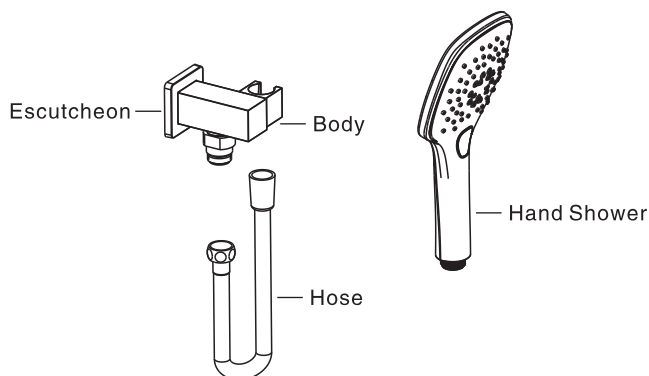

To ensure that your installation proceeds smoothly, please read this instructions carefully before you begin.

American Standard

FFAS9A17-000500BN0

Cygnets Hand Shower
with Wall Bracket 3 Function – Square

Installation &
Operation Instruction

Dimension

Unit: mm

Installation

Parts List

Notice

Remove all impurity in pipes before beginning to avoid clogging.
When you repair the product you will need to shut off hot/cold water supply by closing the water supply.

Conditions for use

- * Water pressure condition: 0.1MPa~0.75MPa
- * Environment Temperature: 1°C~55°C
- * Not for use as a steam outlet.

Cleaning the surface

- * Rinse the product with clean water.
- * Dry with soft cotton flannel cloth.
- * Do not clean the product with acid, polish, abrasives, harsh cleaners, or cloth with a harsh surface as these products may damage the finish.