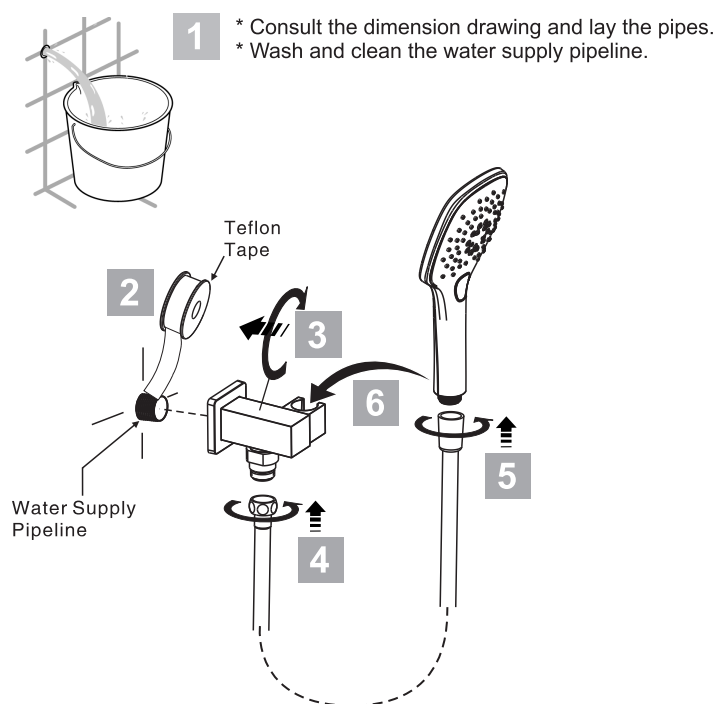

To ensure that your installation proceeds smoothly, please read this instructions carefully before you begin.

American Standard

FFAS9A17-000500BN0

Cygnets Hand Shower
with Wall Bracket 3 Function – Square

Installation &
Operation Instruction

Dimension

Unit: mm

Installation

Parts List

Notice

Remove all impurity in pipes before beginning to avoid clogging.
When you repair the product you will need to shut off hot/cold water supply by closing the water supply.

Conditions for use

- * Water pressure condition: 0.1MPa~0.75MPa
- * Environment Temperature: 1°C~55°C
- * Not for use as a steam outlet.

Cleaning the surface

- * Rinse the product with clean water.
- * Dry with soft cotton flannel cloth.
- * Do not clean the product with acid, polish, abrasives, harsh cleaners, or cloth with a harsh surface as these products may damage the finish.