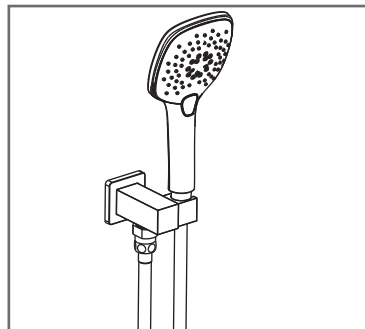

To ensure that your installation proceeds smoothly, please read this instructions carefully before you begin.

American Standard

FFAS9A17-000500BN0

Cygnets Hand Shower
with Wall Bracket 3 Function – Square

Installation &
Operation Instruction

Dimension

Unit: mm

Installation

Parts List

Notice

Remove all impurity in pipes before beginning to avoid clogging.
When you repair the product you will need to shut off hot/cold water supply by closing the water supply.