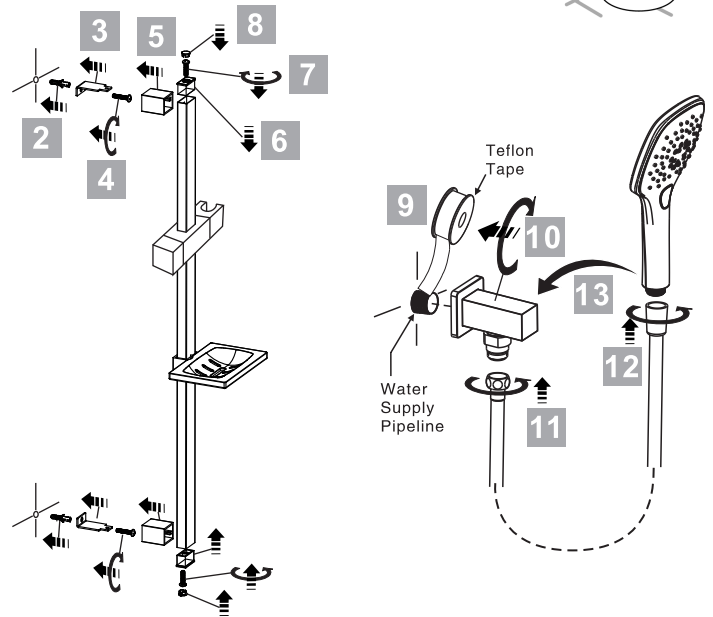

To ensure that your installation proceeds smoothly, please read this instructions carefully before you begin.

American Standard

FFAS9A15-000500BN0

Cygnets Hand Shower 3 Function – Square

Dimension

Unit: mm

Installation

- 1 * Consult the dimension drawing and lay the pipes.
* Wash and clean the water supply pipeline.

Parts List

Notice

Remove all impurity in pipes before beginning to avoid clogging.
When you repair the product you will need to shut off hot/cold water supply by closing the water supply.

Conditions for use

- * Water pressure condition: 0.1MPa~0.75MPa
- * Environment Temperature: 1°C~55°C
- * Not for use as a steam outlet.

Cleaning the surface

- * Rinse the product with clean water.
- * Dry with soft cotton flannel cloth.
- * Do not clean the product with acid, polish, abrasives, harsh cleaners, or cloth with a harsh surface as these products may damage the finish.