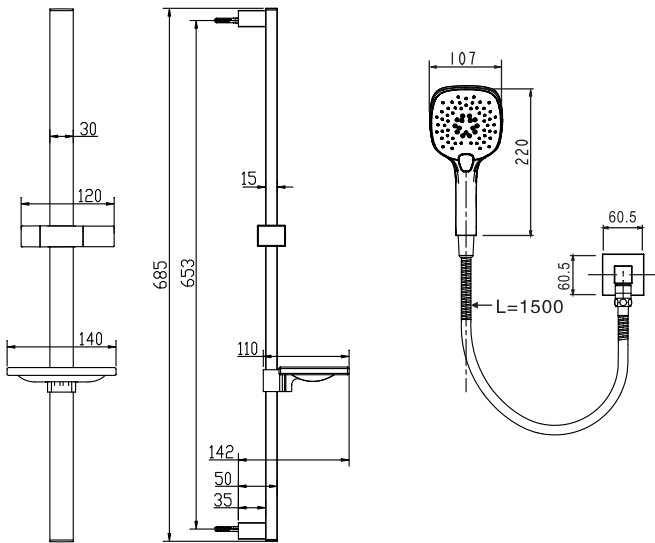

To ensure that your installation proceeds smoothly, please read this instructions carefully before you begin.

American Standard

FFAS9A15-000500BN0

Cygnets Hand Shower 3 Function – Square

Dimension

Unit: mm

Installation

- 1 * Consult the dimension drawing and lay the pipes.
* Wash and clean the water supply pipeline.

Parts List

Notice

Remove all impurity in pipes before beginning to avoid clogging.
When you repair the product you will need to shut off hot/cold water supply by closing the water supply.