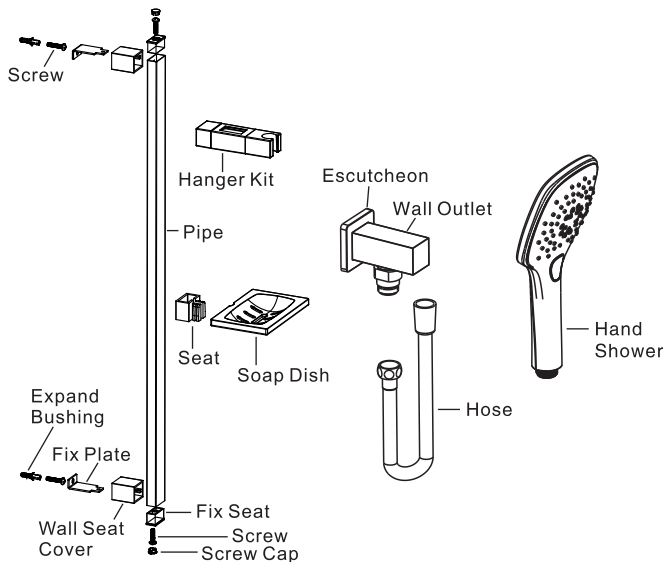

To ensure that your installation proceeds smoothly, please read this instructions carefully before you begin.

American Standard

FFAS9A15-000500BN0

Cygnets Hand Shower 3 Function – Square

Dimension

Unit: mm

Installation

- 1 * Consult the dimension drawing and lay the pipes.
* Wash and clean the water supply pipeline.

Parts List

Notice

Remove all impurity in pipes before beginning to avoid clogging.
When you repair the product you will need to shut off hot/cold water supply by closing the water supply.