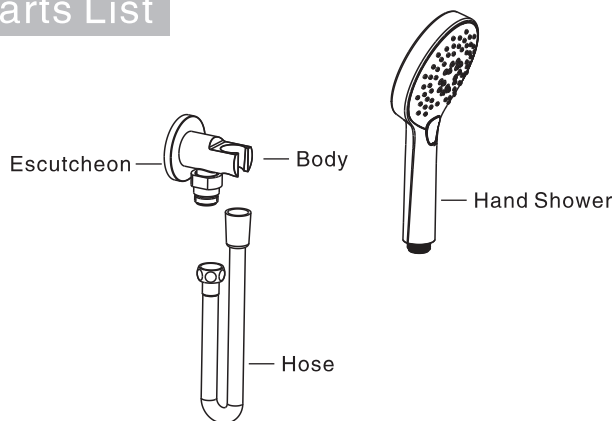

To ensure that your installation proceeds smoothly, please read this instructions carefully before you begin.

American Standard

FFAS9A18-000500BN0

Cygnets Hand Shower
with Wall Bracket 3 Function – Round

Installation &
Operation Instruction

Dimension

Unit: mm

Installation

Parts List

Notice

Remove all impurity in pipes before beginning to avoid clogging.
When you repair the product you will need to shut off hot/cold water supply by closing the water supply.

Conditions for use

- * Water pressure condition: 0.1MPa~0.75MPa
- * Environment Temperature: 1°C~55°C
- * Not for use as a steam outlet.

Cleaning the surface

- * Rinse the product with clean water.
- * Dry with soft cotton flannel cloth.
- * Do not clean the product with acid, polish, abrasives, harsh cleaners, or cloth with a harsh surface as these products may damage the finish.