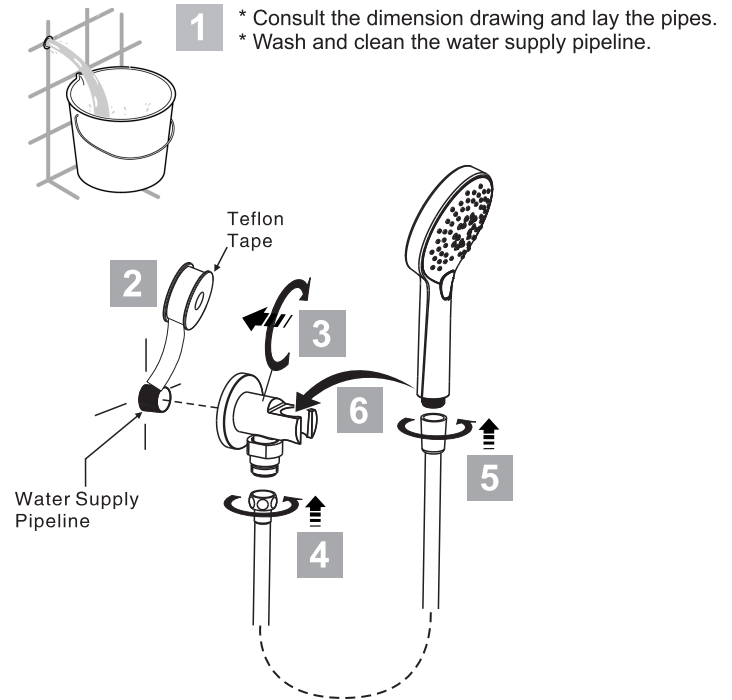

To ensure that your installation proceeds smoothly, please read this instructions carefully before you begin.

American Standard

FFAS9A18-000500BN0

Cygnets Hand Shower
with Wall Bracket 3 Function – Round

Installation &
Operation Instruction

Dimension

Unit: mm

Installation

Parts List

Notice

Remove all impurity in pipes before beginning to avoid clogging.
When you repair the product you will need to shut off hot/cold water supply by closing the water supply.

Conditions for use

- * Water pressure condition: 0.1MPa~0.75MPa
- * Environment Temperature: 1°C~55°C
- * Not for use as a steam outlet.

Cleaning the surface

- * Rinse the product with clean water.
- * Dry with soft cotton flannel cloth.
- * Do not clean the product with acid, polish, abrasives, harsh cleaners, or cloth with a harsh surface as these products may damage the finish.