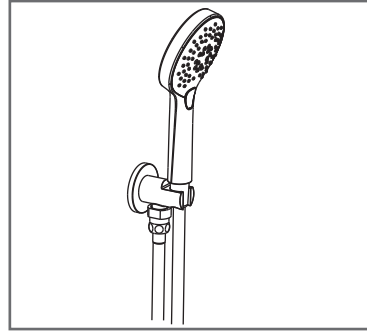

To ensure that your installation proceeds smoothly, please read this instructions carefully before you begin.

American Standard

FFAS9A18-000500BN0

Cygnets Hand Shower
with Wall Bracket 3 Function – Round

Installation &
Operation Instruction

Dimension

Unit: mm

Installation

Parts List

Notice

Remove all impurity in pipes before beginning to avoid clogging.
When you repair the product you will need to shut off hot/cold water supply by closing the water supply.