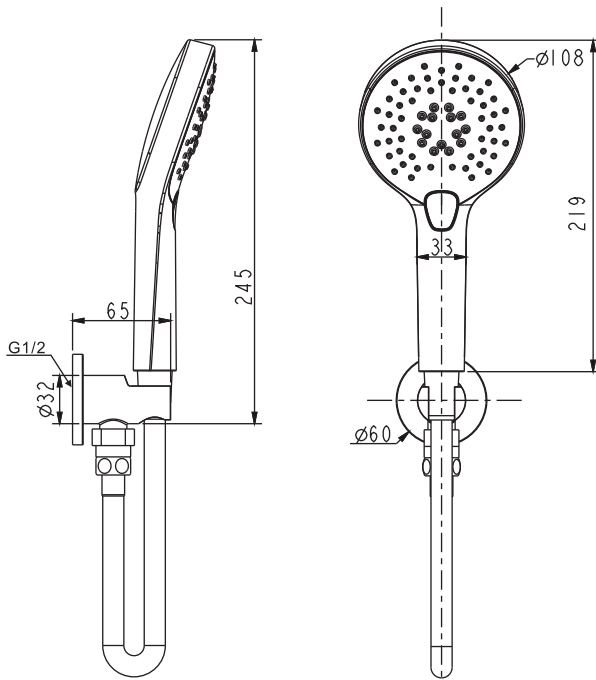

To ensure that your installation proceeds smoothly, please read this instructions carefully before you begin.

American Standard

FFAS9A18-000500BN0

Cygnets Hand Shower
with Wall Bracket 3 Function – Round

Installation &
Operation Instruction

Dimension

Unit: mm

Installation

Parts List

Notice

Remove all impurity in pipes before beginning to avoid clogging.
When you repair the product you will need to shut off hot/cold water supply by closing the water supply.