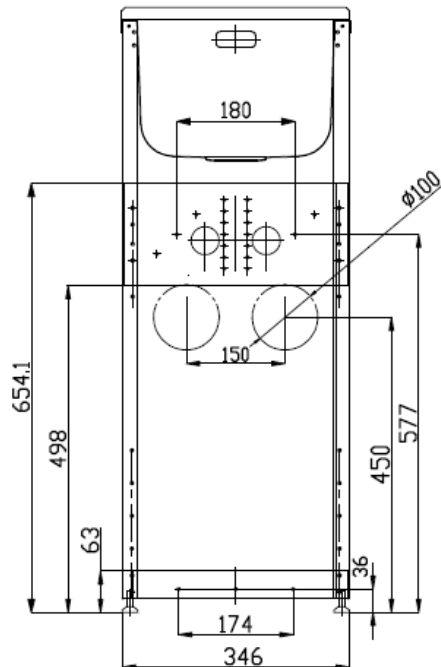

Description

ROBINHOOD SLIM SUPERTUB WITH S/S GOOSENECK TAP
 STSLIMTAPX

Dimensions

Dated 13/06/2022

Specifications

Tapware

Tapware type	#304 Stainless Steel Gooseneck Tap
WELS rating	5 Stars, 5.5L per minute
Max & Min pressure	Maximum pressure 72.5 PSI (500 kPa); Minimum pressure 22 PSI (150 kPa)
Temperature range	Recommended temperature range 5° to 65°C; Maximum temperature 80°C

Sink

Bowl type	0.8mm polished #304 Stainless Steel
Bowl capacity	24L gross capacity measured to the top; 17L capacity to overflow
Waste type/ discharge flow rate	Plug waste/ 60L per minute
Overflow/ flow rate	Yes/ 30L per minute

Cabinet

Handle type	Recessed plastic handle
Door opening	Reversible, can be either left or right hand opening
Adjustable levelling feet	Yes
Side apertures for hoses	Yes, on both sides
3 Way ball valves isolators	Yes, included
Washing machine waste pipe	Separate
Cabinet color/finish	Satin white powder coated
Cabinet material	0.6mm galvanized steel
Maximum height of items can be stored	510mm

Dimensions & Weights

Product dimensions (mm)	W350*D565*H(900-920)
Carton dimensions (mm)	W368*D585*H965
Gross/Net weight (Kg)	17/14

Warranty

Tapware & Cabinet	2 years on parts & labour from the date of purchase
Sink	5 years on parts & labour from the date of purchase