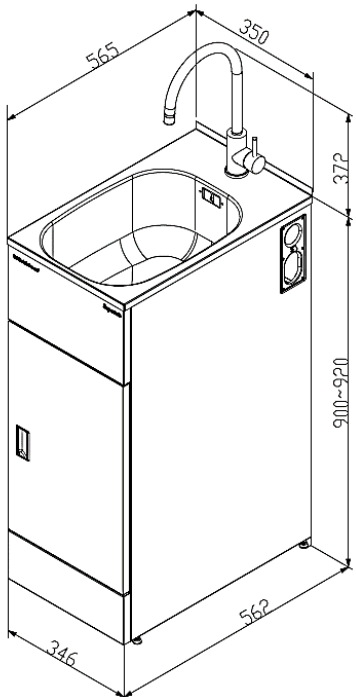

Description

ROBINHOOD SLIM SUPERTUB WITH S/S GOOSENECK TAP
 STSLIMTAPX

Dimensions

Dated 13/06/2022

Specifications

Tapware

Tapware type	#304 Stainless Steel Gooseneck Tap
WELS rating	5 Stars, 5.5L per minute
Max & Min pressure	Maximum pressure 72.5 PSI (500 kPa); Minimum pressure 22 PSI (150 kPa)
Temperature range	Recommended temperature range 5° to 65°C; Maximum temperature 80°C

Sink

Bowl type	0.8mm polished #304 Stainless Steel
Bowl capacity	24L gross capacity measured to the top; 17L capacity to overflow
Waste type/ discharge flow rate	Plug waste/ 60L per minute
Overflow/ flow rate	Yes/ 30L per minute

Cabinet

Handle type	Recessed plastic handle
Door opening	Reversible, can be either left or right hand opening
Adjustable levelling feet	Yes
Side apertures for hoses	Yes, on both sides
3 Way ball valves isolators	Yes, included
Washing machine waste pipe	Separate
Cabinet color/finish	Satin white powder coated
Cabinet material	0.6mm galvanized steel
Maximum height of items can be stored	510mm

Dimensions & Weights

Product dimensions (mm)	W350*D565*H(900-920)
Carton dimensions (mm)	W368*D585*H965
Gross/Net weight (Kg)	17/14

Warranty

Tapware & Cabinet	2 years on parts & labour from the date of purchase
Sink	5 years on parts & labour from the date of purchase