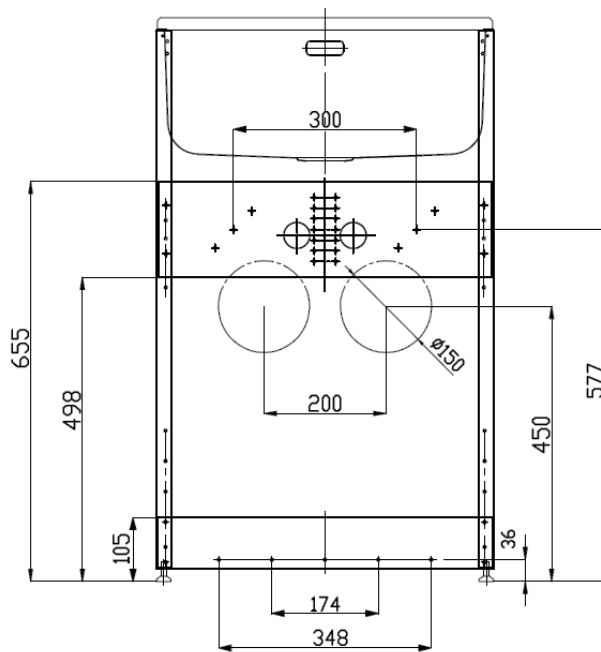

Description

ROBINHOOD STANDARD SUPERTUB WITH S/S GOOSENECK TAP
ST3101X

Dimensions

Dated 13/06/2022

Specifications

Tapware

Tapware type	#304 Stainless Steel Gooseneck Tap
WELS rating	5 Stars, 5.5L per minute
Max & Min pressure	Maximum pressure 72.5 PSI (500 kPa); Minimum pressure 22 PSI (150 kPa)
Temperature range	Recommended temperature range 5° to 65°C; Maximum temperature 80°C

Sink

Bowl type	0.8mm polished #304 Stainless Steel
Bowl capacity	38L gross capacity measured to the top; 30L capacity to overflow
Waste type/ discharge flow rate	Plug waste/ 60L per minute
Overflow/ Flow rate	Yes/ 30L per minute

Cabinet

Handle type	Recessed plastic handle
Door opening	Reversible, can be either left or right hand opening
Adjustable levelling feet	Yes
Side apertures for hoses	Yes, on both sides
3 Way ball valves isolators	Yes, included
Washing machine waste pipe	Separate
Cabinet color/finish	Satin white powder coated
Cabinet material	0.6mm galvanized steel
Maximum height of items can be stored	510mm

Dimensions & Weights

Product dimensions (mm)	W558*D565*H(900-920)
Carton dimensions (mm)	W575*D585*H965
Gross/Net weight (Kg)	21/18

Warranty

Tapware & Cabinet	2 years on parts & labour from the date of purchase
Sink	5 years on parts & labour from the date of purchase