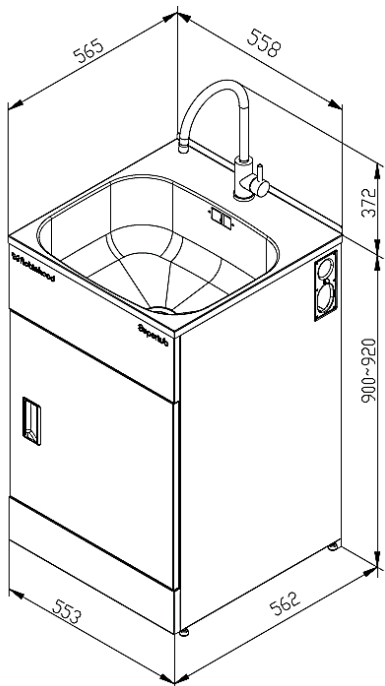

Description

ROBINHOOD STANDARD SUPERTUB WITH S/S GOOSENECK TAP
ST3101X

Dimensions

Dated 13/06/2022

Specifications

Tapware

Tapware type	#304 Stainless Steel Gooseneck Tap
WELS rating	5 Stars, 5.5L per minute
Max & Min pressure	Maximum pressure 72.5 PSI (500 kPa); Minimum pressure 22 PSI (150 kPa)
Temperature range	Recommended temperature range 5° to 65°C; Maximum temperature 80°C

Sink

Bowl type	0.8mm polished #304 Stainless Steel
Bowl capacity	38L gross capacity measured to the top; 30L capacity to overflow
Waste type/ discharge flow rate	Plug waste/ 60L per minute
Overflow/ Flow rate	Yes/ 30L per minute

Cabinet

Handle type	Recessed plastic handle
Door opening	Reversible, can be either left or right hand opening
Adjustable levelling feet	Yes
Side apertures for hoses	Yes, on both sides
3 Way ball valves isolators	Yes, included
Washing machine waste pipe	Separate
Cabinet color/finish	Satin white powder coated
Cabinet material	0.6mm galvanized steel
Maximum height of items can be stored	510mm

Dimensions & Weights

Product dimensions (mm)	W558*D565*H(900-920)
Carton dimensions (mm)	W575*D585*H965
Gross/Net weight (Kg)	21/18

Warranty

Tapware & Cabinet	2 years on parts & labour from the date of purchase
Sink	5 years on parts & labour from the date of purchase