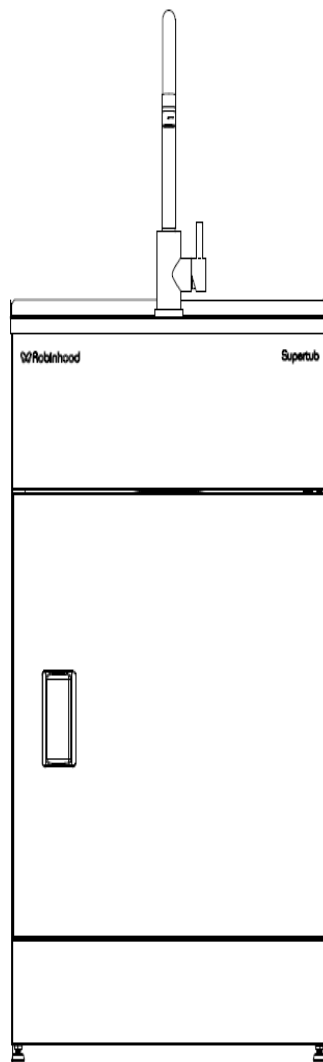

Description: **ROBINHOOD SUPERTUB SLIM DOOR, S/S GOOSENECK TAP**

Model Number: **STSLIMTAPX**

Model pictured: **STSLIMTAPX**

**Actual unit may vary from image shown*

Exploded View & Parts List

Item	Description	Part Number
1	Waste grill 50mm	750633SS
2	Waste seal	752218
3	Waste body 50mm	752216
4	Waste adaptor 50/40mm	750638
5	Hose clip	752228
6	Waste hose 460	752226
7	Screws (pack of 6)	999054
8	Waste inlet cover	752202
9	Waste overflow	752215
10	Series 1 overflow	752219
11	O ring	752220
12	Waste plug black	750636
13	Waste inlet	752201
14	Robinhood Stainless Steel gooseneck tap	STTAP7150A

Exploded View & Parts List Continued

Item	Description	Part Number
1	Supertub foot assembly (Bag of 4)	Y119900300
2	Slim door white for STSLIMTAPX	752052
3	Recessed plastic handle	750016
4+5	Plastic hinge with screws	752054
6	Three way valve hot (for door models)	752234HT
7	Three way valve cold (for door models)	752234CD