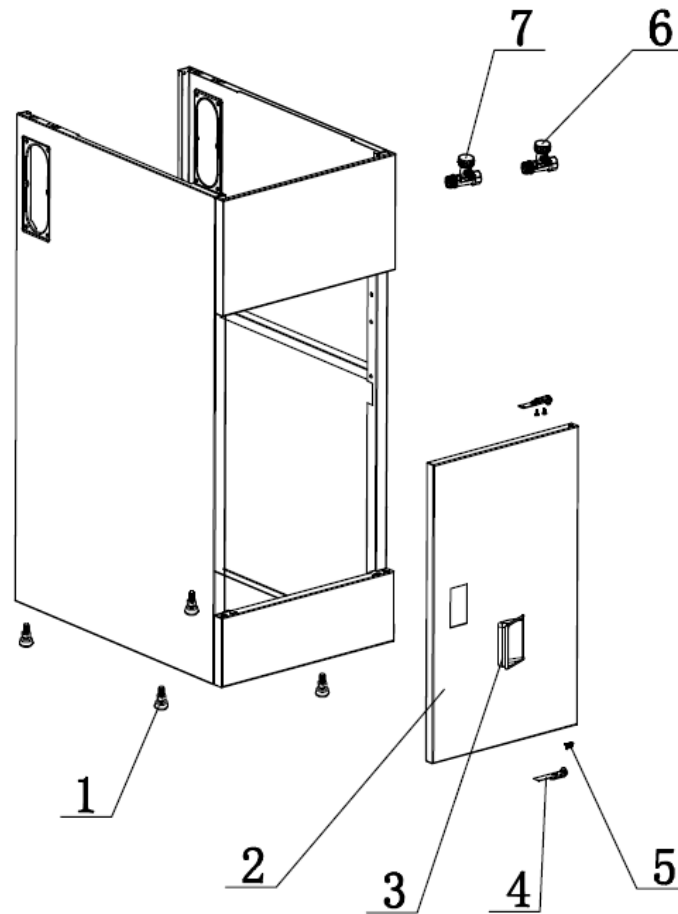

Description: **ROBINHOOD SUPERTUB SLIM DOOR, S/S GOOSENECK TAP**

Model Number: **STSLIMTAPX**

Model pictured: **STSLIMTAPX**

**Actual unit may vary from image shown*

Exploded View & Parts List

Item	Description	Part Number
1	Waste grill 50mm	750633SS
2	Waste seal	752218
3	Waste body 50mm	752216
4	Waste adaptor 50/40mm	750638
5	Hose clip	752228
6	Waste hose 460	752226
7	Screws (pack of 6)	999054
8	Waste inlet cover	752202
9	Waste overflow	752215
10	Series 1 overflow	752219
11	O ring	752220
12	Waste plug black	750636
13	Waste inlet	752201
14	Robinhood Stainless Steel gooseneck tap	STTAP7150A

Exploded View & Parts List Continued

Item	Description	Part Number
1	Supertub foot assembly (Bag of 4)	Y119900300
2	Slim door white for STSLIMTAPX	752052
3	Recessed plastic handle	750016
4+5	Plastic hinge with screws	752054
6	Three way valve hot (for door models)	752234HT
7	Three way valve cold (for door models)	752234CD