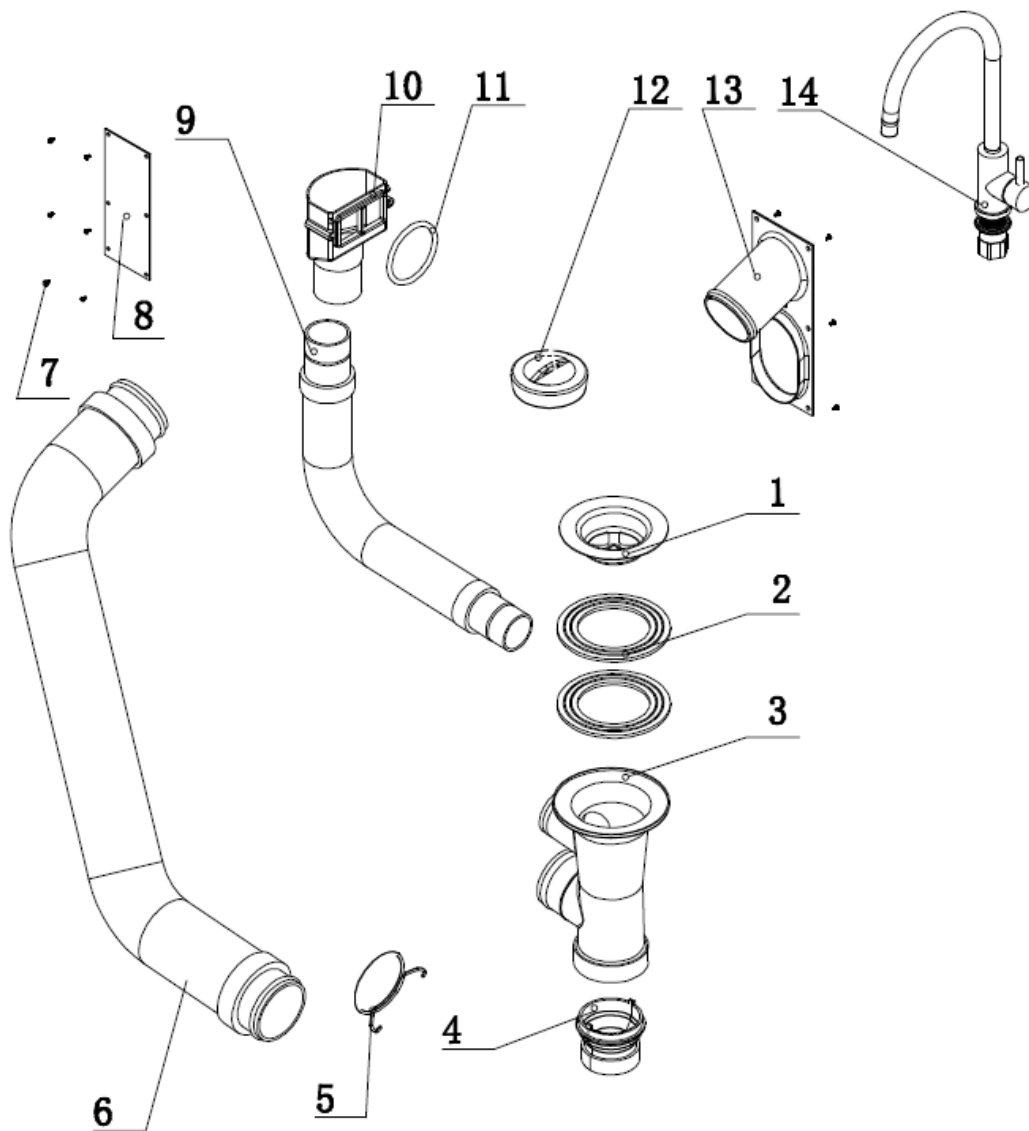

Description: **ROBINHOOD SUPERTUB SLIM DOOR, S/S GOOSENECK TAP**

Model Number: **STSLIMTAPX**

Model pictured: **STSLIMTAPX**

**Actual unit may vary from image shown*

Exploded View & Parts List

Item	Description	Part Number
1	Waste grill 50mm	750633SS
2	Waste seal	752218
3	Waste body 50mm	752216
4	Waste adaptor 50/40mm	750638
5	Hose clip	752228
6	Waste hose 460	752226
7	Screws (pack of 6)	999054
8	Waste inlet cover	752202
9	Waste overflow	752215
10	Series 1 overflow	752219
11	O ring	752220
12	Waste plug black	750636
13	Waste inlet	752201
14	Robinhood Stainless Steel gooseneck tap	STTAP7150A

Exploded View & Parts List Continued

Item	Description	Part Number
1	Supertub foot assembly (Bag of 4)	Y119900300
2	Slim door white for STSLIMTAPX	752052
3	Recessed plastic handle	750016
4+5	Plastic hinge with screws	752054
6	Three way valve hot (for door models)	752234HT
7	Three way valve cold (for door models)	752234CD