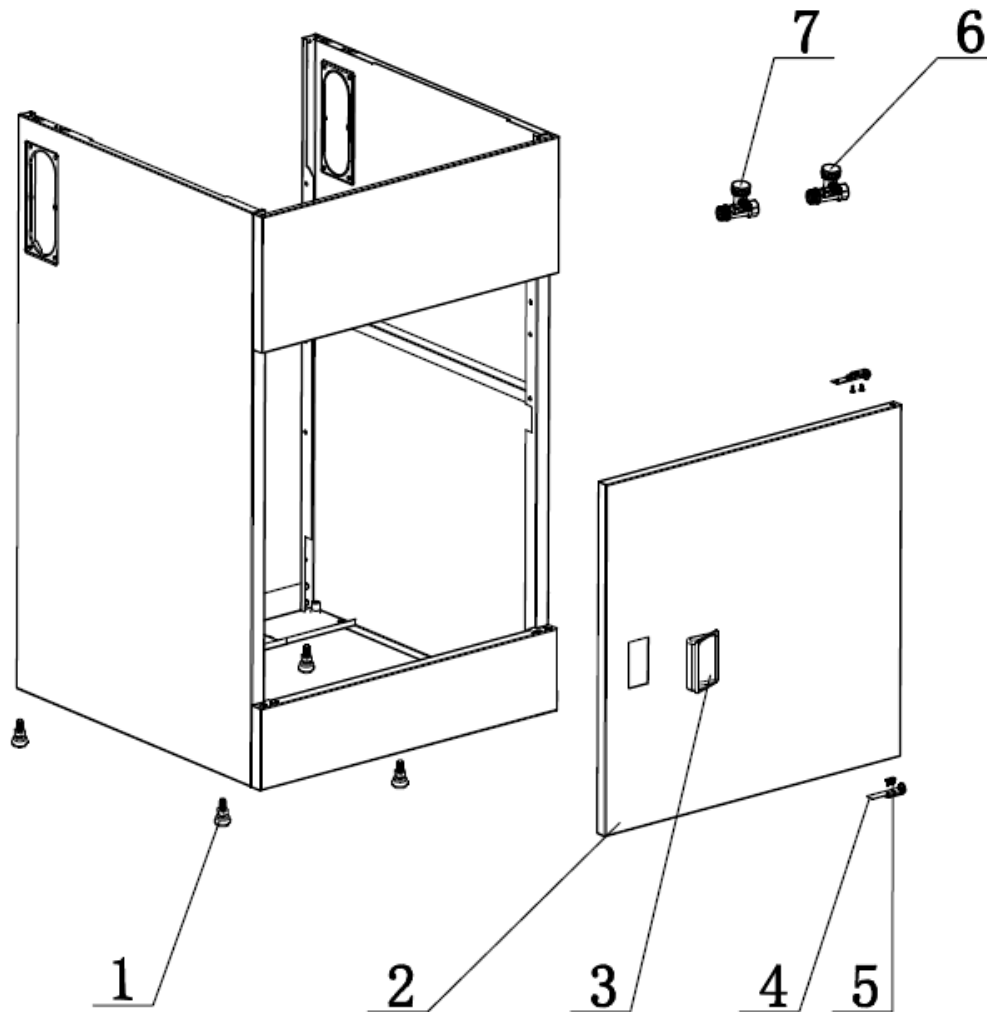

Description: **ROBINHOOD SUPERTUB STANDARD DOOR, S/S GOOSENECK TAP**

Model Number: **ST3101X**

Model pictured: **ST3101X**

**Actual unit may vary from image shown*

Exploded View & Parts List

Item	Description	Part Number
1	Waste grill 50mm	750633SS
2	Waste seal	752218
3	Waste body 50mm	752216
4	Waste adaptor 50/40mm	750638
5	Hose clip	752228
6	Waste hose	752223
7	Screws (pack of 6)	999054
8	Waste inlet cover	752202
9	Waste overflow	752215
10	Series 1 overflow	752219
11	O ring	752220
12	Waste plug black	750636
13	Waste inlet	752201
14	Robinhood Stainless Steel gooseneck tap	STTAP7150A

Exploded View & Parts List Continued

Item	Description	Part Number
1	Supertub foot assembly (Bag of 4)	Y119900300
2	Standard door white for ST3101X	752050
3	Recessed plastic handle	750016
4+5	Plastic hinge with screws	752054
6	Three way valve hot (for door models)	752234HT
7	Three way valve cold (for door models)	752234CD