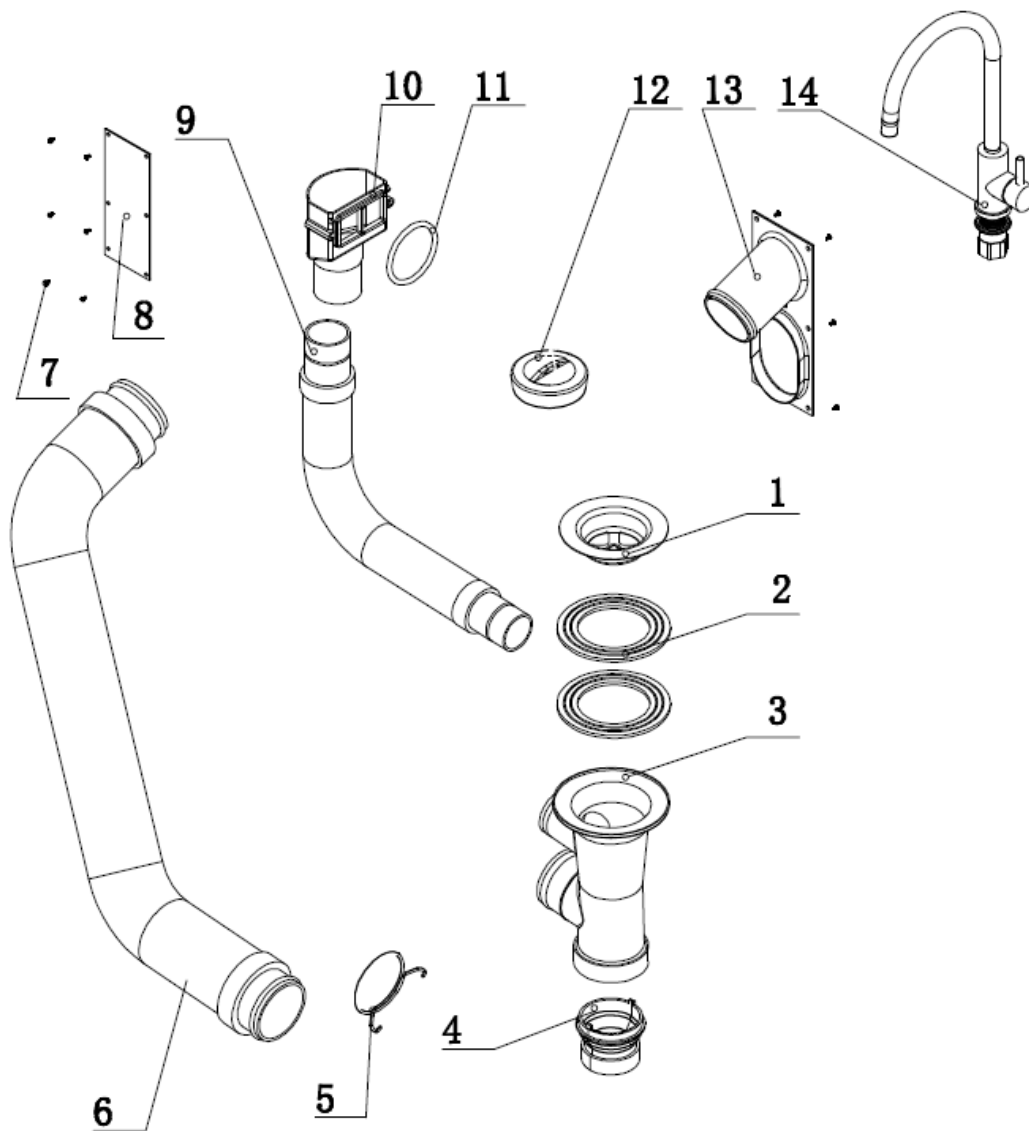

Description: **ROBINHOOD SUPERTUB STANDARD DOOR, S/S GOOSENECK TAP**

Model Number: **ST3101X**

Model pictured: **ST3101X**

**Actual unit may vary from image shown*

Exploded View & Parts List

Item	Description	Part Number
1	Waste grill 50mm	750633SS
2	Waste seal	752218
3	Waste body 50mm	752216
4	Waste adaptor 50/40mm	750638
5	Hose clip	752228
6	Waste hose	752223
7	Screws (pack of 6)	999054
8	Waste inlet cover	752202
9	Waste overflow	752215
10	Series 1 overflow	752219
11	O ring	752220
12	Waste plug black	750636
13	Waste inlet	752201
14	Robinhood Stainless Steel gooseneck tap	STTAP7150A

Exploded View & Parts List Continued

Item	Description	Part Number
1	Supertub foot assembly (Bag of 4)	Y119900300
2	Standard door white for ST3101X	752050
3	Recessed plastic handle	750016
4+5	Plastic hinge with screws	752054
6	Three way valve hot (for door models)	752234HT
7	Three way valve cold (for door models)	752234CD