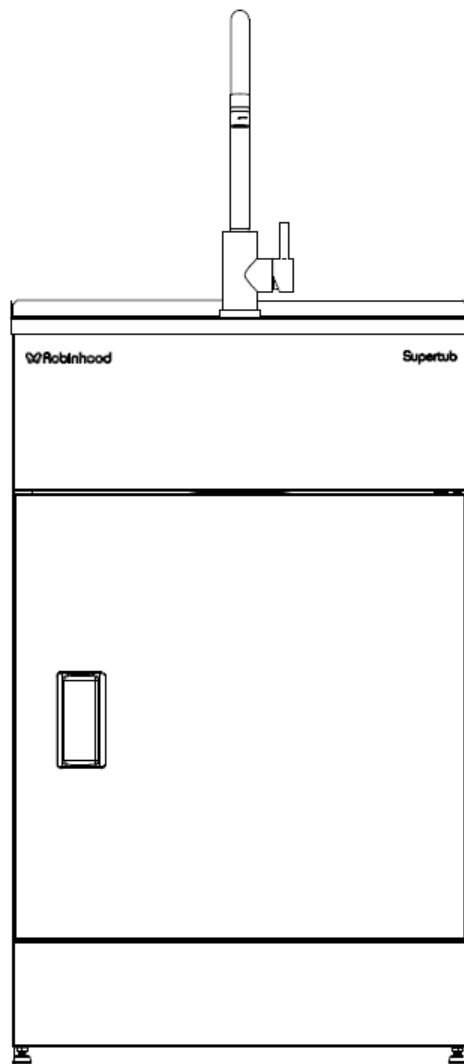

Description: **ROBINHOOD SUPERTUB STANDARD DOOR, S/S GOOSENECK TAP**

Model Number: **ST3101X**

Model pictured: **ST3101X**

**Actual unit may vary from image shown*

Exploded View & Parts List

Item	Description	Part Number
1	Waste grill 50mm	750633SS
2	Waste seal	752218
3	Waste body 50mm	752216
4	Waste adaptor 50/40mm	750638
5	Hose clip	752228
6	Waste hose	752223
7	Screws (pack of 6)	999054
8	Waste inlet cover	752202
9	Waste overflow	752215
10	Series 1 overflow	752219
11	O ring	752220
12	Waste plug black	750636
13	Waste inlet	752201
14	Robinhood Stainless Steel gooseneck tap	STTAP7150A

Exploded View & Parts List Continued

Item	Description	Part Number
1	Supertub foot assembly (Bag of 4)	Y119900300
2	Standard door white for ST3101X	752050
3	Recessed plastic handle	750016
4+5	Plastic hinge with screws	752054
6	Three way valve hot (for door models)	752234HT
7	Three way valve cold (for door models)	752234CD