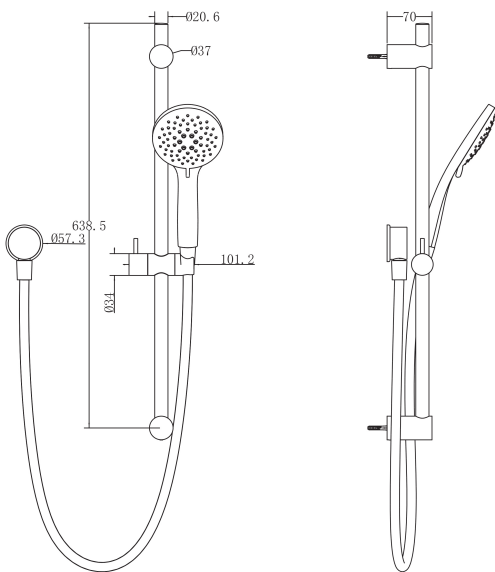

WAIRERE RAIL SHOWER

Also available in
MATTE BLACK FINISH

FUNCTIONS: Airstream™, Bubble, Massage, Spray+Bubble, Spray+Massage

INSTALL METHOD: Adjustable Rail

SUPPLY: Mains Pressure

CONNECTIONS: 1/2" BSP

WORKING PRESSURES: 150 - 500 kpa

OPERATING TEMPERATURE: Recommended 50°C*

*Refer AS/NZS 3500

- Advanced Airstream™ spray mixes air with water to create a softer, lighter and voluminous shower experience
- 5 Function – Airstream™ - Spray, Bubble, Massage, Spray+Bubble, Spray+Massage 110mm adjustable spray handset
- Stylish 655mm rail with an adjustable pillar to allow pillars to easy retro-fit to existing holes
- Height adjustable handset holder with twist-lock slider
- Rub clean silicon jets on the faceplate to help prevent build up of lime scale and calcium deposits, maintaining shower performance
- Stilo wall elbow
- Strong and durable Satin-Smooth hose
- 3 star WELS rated on mains pressure (9.0 L/min)

WISRCP

Chrome

WISRBK

Matte Black