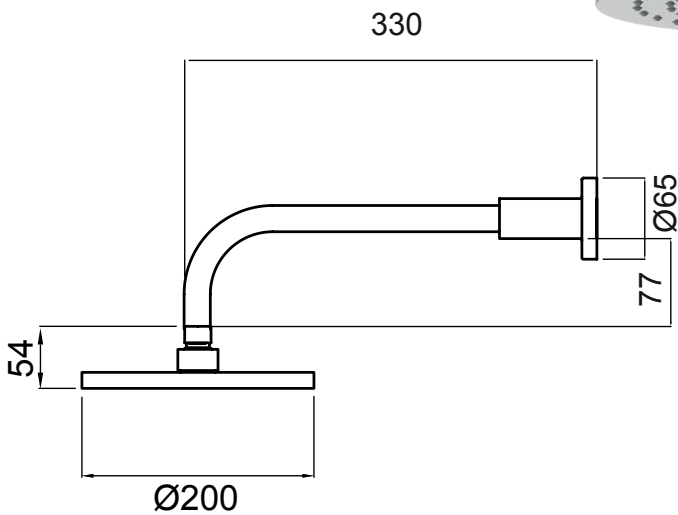

## WAIRERE 200MM OVERHEAD SHOWER ON WALL ARM

**FUNCTION:** Single

**INSTALL METHOD:** Screw-off, Screw-on

**SUPPLY:** Mains Pressure

**CONNECTIONS:** 1/2" BSP Female

**WORKING PRESSURE:** 150 – 500 kpa

**OPERATING TEMPERATURE:** Recommended 50°C\*\*

\*\*Refer AS/NZS 3500

- Single function 200mm round faceplate
- Rub clean silicon jets on the faceplate helps to eliminate the build-up of limescale & calcium deposits
- Brass, adjustable ball joint connection
- High quality 330mm brass arm with stylish wall plate
- Easy screw-off, screw-on installation with no drilling required
- Available in matte black WIOSBK
- 3 star WELS rated on mains pressure (9.0 L/min)